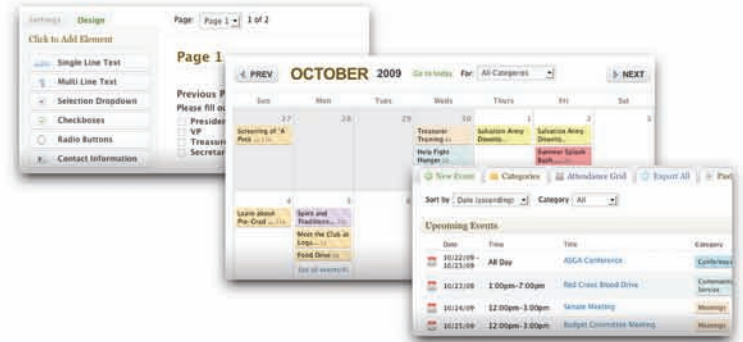

Platform Overview

OrgSync offers a web-based platform founded on three levels of access that together provide the framework for an online campus community. The student, organization, and campus umbrella portals are all set up to mimic the existing campus hierarchy and create a collaborative system to connect users with organizations and organizations with institutions.

Areas of Specialization

Student Life	Fraternity & Sorority Life
Student Government	Volunteer Programs
Orientation	Alumni Associations

Product Features

Events Management – Attendance & Hours Tracking, To-Do Lists, RSVP Lists

Calendar System – Community Wide Calendar, Organizational Calendars, Personal Calendars

Communication Tools – Polling, News Posts, Mass Text Messages, Discussion Forums, Email/Messaging System

Information Storage – Online File Cabinet, Contact Books, Picture Uploads, Streaming Videos, Bookmark Links

Online Forms – Surveys, Organization Registration, Membership Applications, Elections, Event Registration

Reports & Assessments – Roster Exports, Organization Directory, Co-Curricular Transcripts, Involvement Dashboards

Other Features – Community Branding, Online Store, Notifications, News Feed, Website Builder

Pricing

OrgSync offers 1-year, 3-year and 5-year subscriptions, and our pricing is broken up into buckets based on the number of organizations on your campus. Subscriptions start at just $2,500. We also offer the following services:

- On-Site Training
- Campus Authentication
- API Access
- Custom Designed Websites
- Organization Website Templates
- Budget Management System

Solutions Overview

- ✓ Efficiently Manage Student Organizations
- ✓ Capture Detailed Student Information
- ✓ Strengthen Campus Connectivity
- ✓ Facilitate Student Involvement
- ✓ Centralize Events & Volunteer Planning
- ✓ Consolidate Campus Calendars
- ✓ Digitally Manage Organization Records
- ✓ Student Generated Co-Curricular Transcripts
- ✓ Public Website Management
- ✓ Manage Organization Budget & Funding Activity