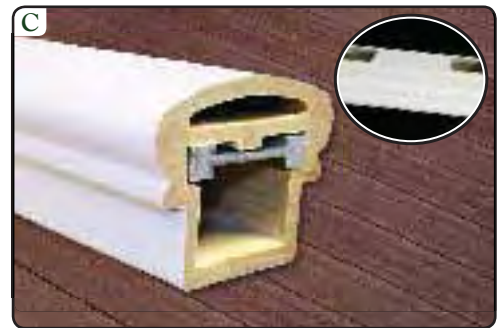

* Composite Routed Rails represent replacement rails for Fairway Composite Rail Systems. Contact Customer Service to Special Order Hybrid or Aluminum Baluster Composite Systems.

NOTE: Bottom rails for contour composite use standard rails found above. Please specify usage.

ALUMINUM FOR CONTOUR COMPOSITE	
D - 6' Aluminum Top Channel for Contour Composite Rail	401040
D - 8' Aluminum Top Channel for Contour Composite Rail	401040A