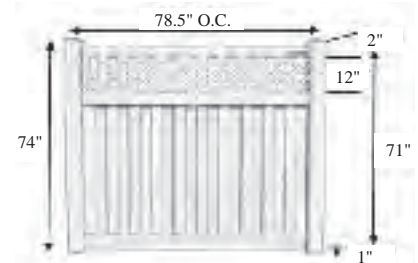

Visual Representations may Vary from Actual Colors

See vinyl accessories section for cap offerings.

* All dimensions are for reference and nominal.