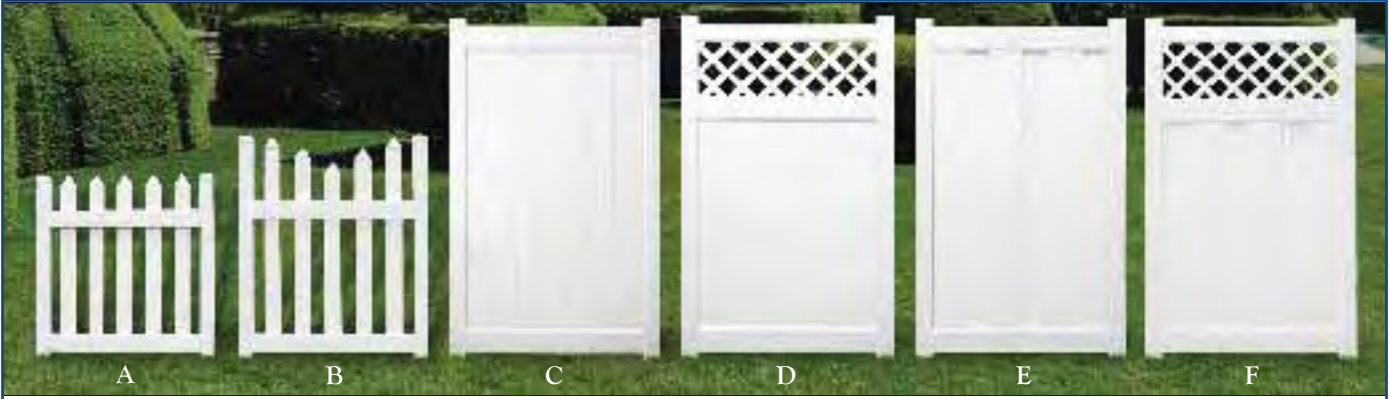

Visual Representations may Vary from Actual Colors

See vinyl accessories section for cap offerings.

* All dimensions are for reference and nominal.

6' SHADOWBOX PRIVACY W/LATTICE FENCE

LANDMARKE

Quick Ship Boxed Fence

1 3/4" x 5 1/2" Slotted Rails*

7/8" x 6" T & G Panels

Panels Feature Wood Grain Appearance

Posts & Caps Sold Separately

6' PRIVACY w/LATTICE FENCE (6' x 6')	White	Tan	Khaki
6' LANDMARKE Shadowbox Fence with Lattice	405015	405015T	405015K
6' SHADOWBOX FENCE w/LATTICE POSTS (5" x 5")	White	Tan	Khaki
9' Post for 6' LANDMARKE Fence with Lattice (Line)	405016	405016T	405016K
9' Post for 6' LANDMARKE Fence with Lattice (Corner)	405017	405017T	405017K
9' Post for 6' LANDMARKE Fence with Lattice (End)	405018	405018T	405018K
6' SHADOWBOX FENCE Gate w/LATTICE	White	Tan	Khaki
Includes Two Hinges, One Latch & Screws			
6' LANDMARKE Shadowbox Fence Gate (44.25" x 6' Height)	405200	405200T	405200K

Visual Representations may Vary from Actual Colors

See vinyl accessories section for cap offerings.

* All dimensions are for reference and nominal.

VINYL FENCE GATES

LANDMARKE FENCE GATES w/HARDWARE	White	Tan	Khaki
A - 3' LANDMARKE Level Picket Gate (34" Width x 3' Height / 3" Gap)	405181	405181T	405181K
B - 4' LANDMARKE Scalloped Picket Gate (34" Width x 4' Height / 3" Gap)	405182	405182T	405182K
C - 6' LANDMARKE Privacy Gate 43.25" x 6' Height	405197	405197T	405197K
D - 6' LANDMARKE Privacy Gate with Lattice 43.25" x 6' Height	405198	405198T	405198K
E - 6' LANDMARKE Shadowbox Gate 44.25" x 6' Height	405199	405199T	405199K
F - 6' LANDMARKE Shadowbox Gate with Lattice 44.25" x 6' Height	405200	405200T	405200K