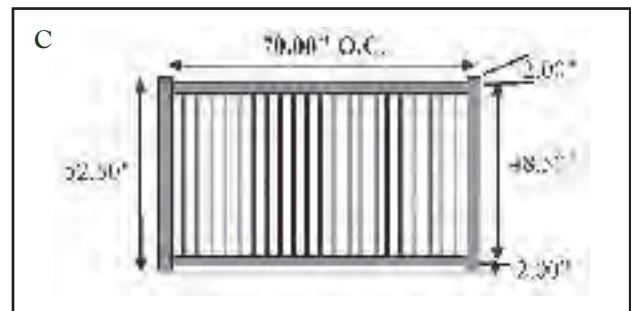

See vinyl accessories section for cap offerings.
Custom gates available. Please call for pricing and specifications.

* All dimensions are for reference and nominal.