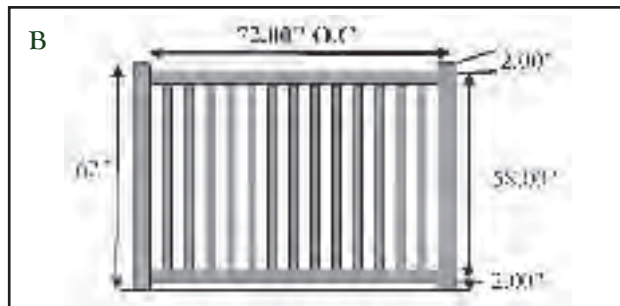

See vinyl accessories section for cap offerings.
Custom gates available. Please call for pricing and specifications.

* All dimensions are for reference and nominal.