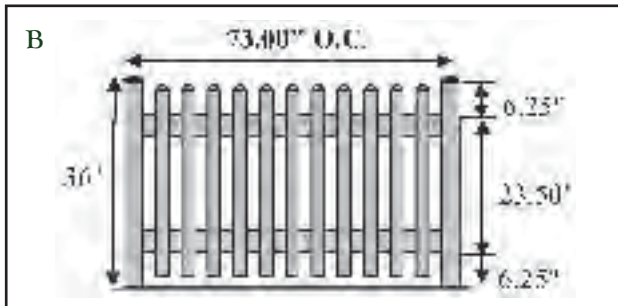

See vinyl accessories section for cap offerings.
Custom gates available. Please call for pricing and specifications.

*All dimensions are for reference and nominal.

VINYL RAILING

SPECIALTY VINYL

COMPOSITE RAILING

SPECIALTY COMPOSITE

RAILING ACCESSORIES

SLEEVES & WRAPS

POSTS & COLUMNS

CUSTOM FENCE

LANDMARK RAILING & FENCE