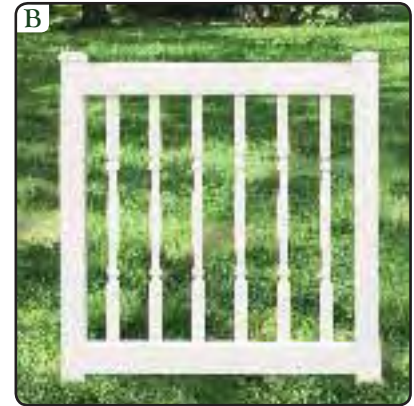

POSTS & COLUMNS

CUSTOM FENCE

LANDMARK RAILING & FENCE

Concealed Aluminum Frame

2.5" Vertical Side Rails

No Diagonal Cross Brace

Strong Screw Bite!

Sleek Appearance

CLASSIC RAILING GATES	White	Tan	Khaki
A - Classic 34" x 3' Railing Gate w/Square Balusters Includes Two Hinges, One Latch & Screws	401190	402996	406184
B - Classic 34" x 3' Railing Gate w/Turned Balusters Includes Two Hinges, One Latch & Screws	401191	402997	406186