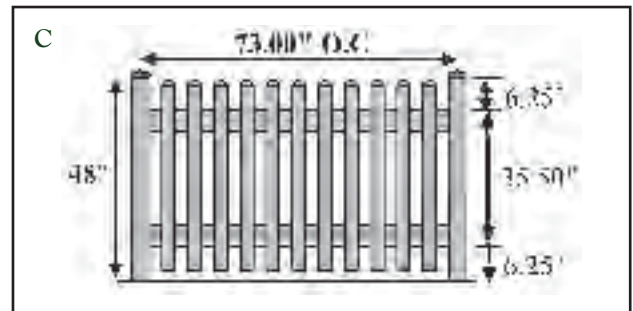

See vinyl accessories section for cap offerings.
Custom gates available. Please call for pricing and specifications.

*All dimensions are for reference and nominal.

VINYL RAILING

SPECIALTY VINYL

COMPOSITE RAILING

SPECIALTY COMPOSITE

RAILING ACCESSORIES

SLEEVES & WRAPS

POSTS & COLUMNS

CUSTOM FENCE

LANDMARK RAILING & FENCE