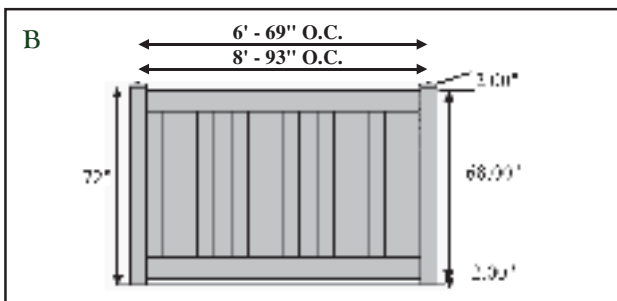

See vinyl accessories section for cap offerings.
Custom gates available. Please call for pricing and specifications.

* All dimensions are for reference and nominal.