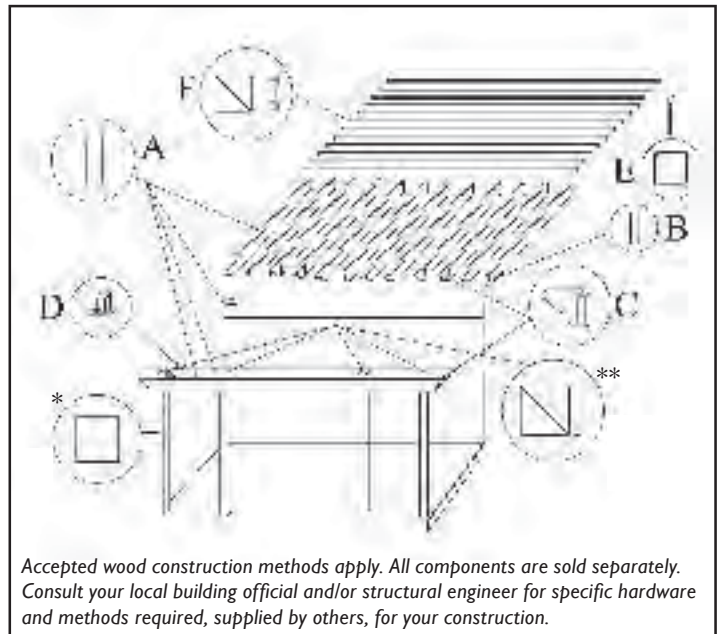

Accepted wood construction methods apply. All components are sold separately. Consult your local building official and/or structural engineer for specific hardware and methods required, supplied by others, for your construction.

* See Sleeves & Wraps, Post & Columns sections for a complete listing of pergola post options

** See Railing Accessories section for complete listing of available caps and accessories