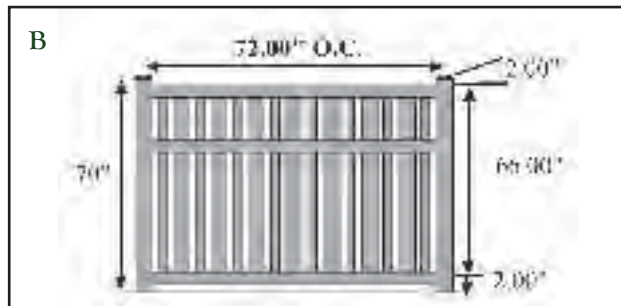

See vinyl accessories section for cap offerings.
Custom gates available. Please call for pricing and specifications.

*All dimensions are for reference and nominal.