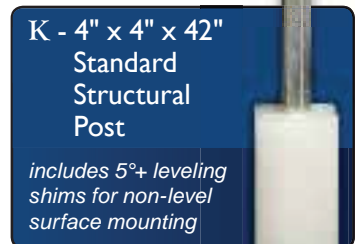

LANDMARKE VINYL RAILING ACCESSORIES

LANDMARKE VINYL RAILING BRACKETS AND BRACKET ADAPTERS	White	Khaki
A - LANDMARKE Vinyl Level Bracket Kit	400610	400611
B - LANDMARKE Vinyl Stair Bracket Kit Stair Bracket design provides installation of angles from 28° - 45°	400615	400616
C - LANDMARKE Vinyl Bracket Adapter Kit Compact Bracket Adapters supports mounting to round columns and 0° - 45° angles	400620	400621

LANDMARKE VINYL RAILING ACCESSORIES	White	Khaki
D - LANDMARKE 4" New England Cap	901220	904042
E - LANDMARKE 4" External Pyramid Cap	901203	406221
F - LANDMARKE 4" x 4" x 38" Vinyl Post Sleeve	400345	406340
G - LANDMARKE 4" x 4" x 96" Vinyl Post Sleeve	401020	406020
H - LANDMARKE 6" x 6" x 108" Vinyl Post Sleeve	401068	401067
I - LANDMARKE 4" New England Trim	901225	904046
J - LANDMARKE 4" - 6-1/2" Adjustable Post Trim (4-pc)	902016	902018
K - LANDMARKE 4" x 4" x 42" Standard Structural Post	401021	

VINYL RAILING

SPECIALTY VINYL

COMPOSITE RAILING

SPECIALTY COMPOSITE

RAILING ACCESSORIES

SLEEVES & WRAPS

POSTS & COLUMNS

CUSTOM FENCE

LANDMARKE RAILING & FENCE