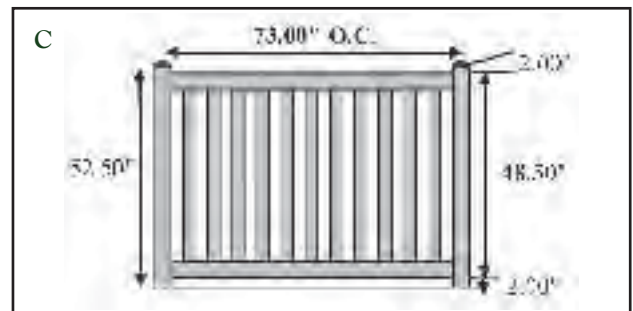

See vinyl accessories section for cap offerings.
Custom gates available. Please call for pricing and specifications.

*All dimensions are for reference and nominal.