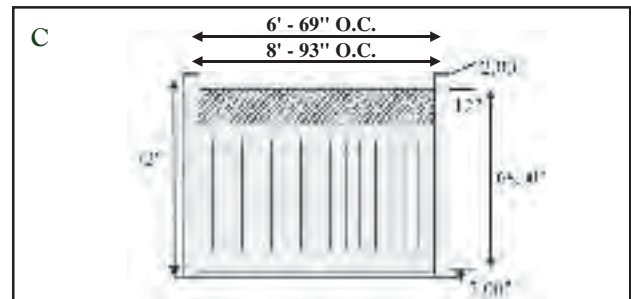

See vinyl accessories section for cap offerings.
Custom gates available. Please call for pricing and specifications.

* All dimensions are for reference and nominal.