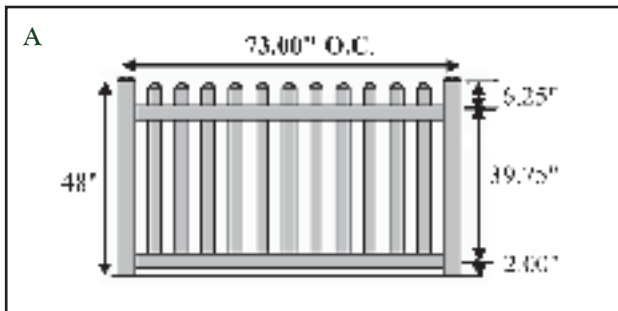

See vinyl accessories section for cap offerings.
Custom gates available. Please call for pricing and specifications.

*All dimensions are for reference and nominal.

VINYL RAILING

SPECIALTY VINYL

COMPOSITE RAILING

SPECIALTY COMPOSITE

RAILING ACCESSORIES

SLEEVES & WRAPS

POSTS & COLUMNS

CUSTOM FENCE

LANDMARK RAILING & FENCE