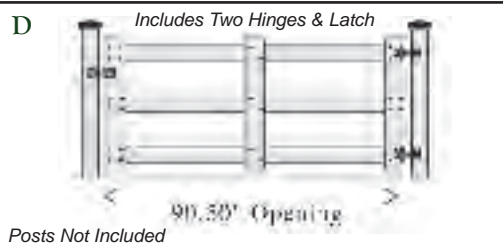

*All dimensions are for reference and nominal.

VINYL PERGOLA

COMPONENT SYSTEM

White

Component System

RAIL SLEEVE OPTIONS	White
A - 2" x 3-1/2" x 16' Vinyl Sleeve	900058
A - 2" x 6" x 16' Vinyl Sleeve	900062
A - 2" x 8" x 16' Vinyl Sleeve	900088
FLAT CAP OPTIONS FOR "A"	White
B - 2" x 3-1/2" Flat Cap	900246
B - 2" x 6" Flat Cap	900250
B - 2" x 8" Flat Cap	900256
SCALLOPED CAP FOR "A"	White
C - 2" x 3-1/2" Scalloped Cap	900295
C - 2" x 6" Scalloped Cap	900296
C - 2" x 8" Scalloped Cap	900297
MOUNTING CLIPS FOR "A"	White
D - 2" Pergola Rail Clip	900298
SLATS	White
E - 1-3/8" x 1-3/8" x 16' Vinyl Picket	900332
SLAT ENDS FOR "E"	White
F - 1-3/8" Pyramid Cap	900344