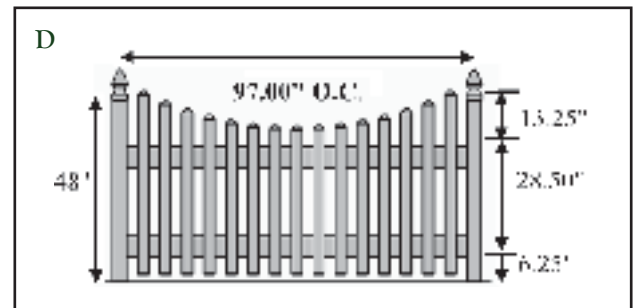

Visual Representations may Vary from Actual Colors