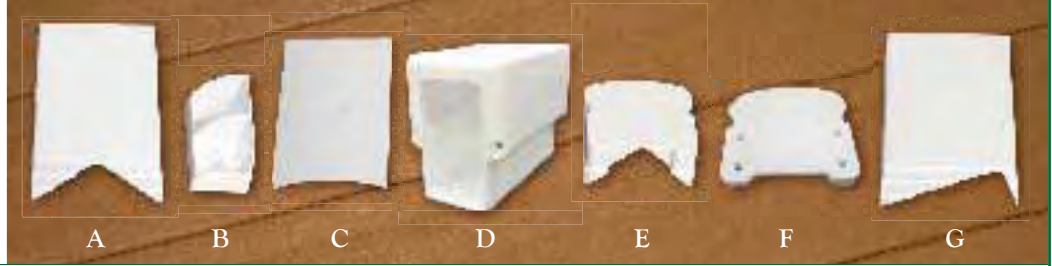

LANDMARK RAILING & FENCE

BRACKETS & ADAPTERS

Whether working with level angles, stair angles or round columns, Bracket Adapters make Installation of Fairway Railing Systems a breeze.

STANDARD RAIL SPECIFIC ADAPTERS	White	Tan	Khaki
A - 45° Standard Rail Bracket Adapter <i>screws included</i>	401079	402079	406079
B - 22.5°/45° Internal Bracket <i>hidden bracket</i>	900361	<<<<<<	<<<<<<
C - Standard Round Column Adapter (6"-10")	401181	402181	406181
D - Standard Rail Angle Bracket	900247	900493	406051