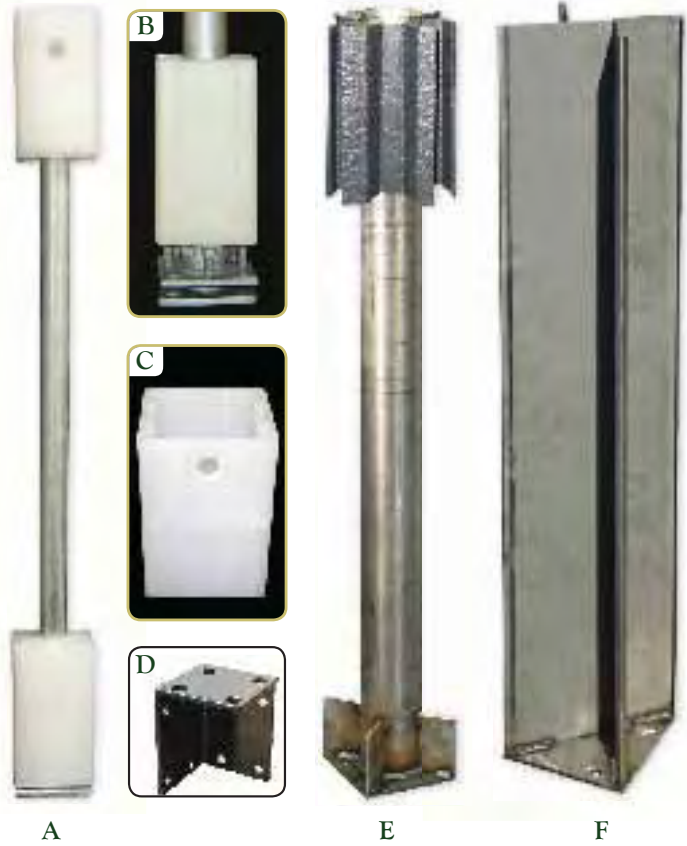

STRUCTURAL POSTS

STRUCTURAL POSTS	ITEM
A - 4" x 4" x 42" Standard Structural Post <i>includes 5°+ leveling shims for non-level surface mounting</i>	401021
B - 4" x 4" x 42" Leveling Structural Post	401021A
C - 5" x 5" Spacer Block <u>Kit</u> for 4" x 4" Structural Posts <i>slides over Structural Posts - 2 per kit</i>	401061

JOIST BRACKET	ITEM
D - Joist Bracket for Structural Posts	401002A

MASTERS & LEGENDS STRUCTURAL POSTS	ITEM
E - 6" x 6" x 37" Legends Structural Post Mount w/spacers <i>stainless steel base</i>	400746
E - 6" x 6" x 43" Legends Structural Post Mount w/spacers <i>stainless steel base</i>	400747
F - 8" x 8" x 37" Masters Structural Post Mount <i>stainless steel base</i>	400514

VINYL RAILING
SPECIALTY VINYL
COMPOSITE RAILING
SPECIALTY COMPOSITE
RAILING ACCESSORIES

POST PROTECTOR