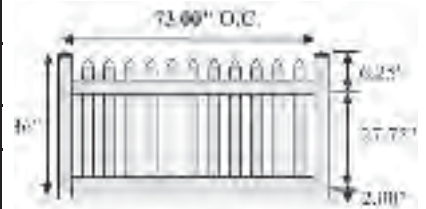

3' LEVEL PICKET FENCE (3' x 6')	White	Tan	Khaki
3' LANDMARKE Level Picket Fence (3' Height / 7/8" x 3" Picket / 3" Gap)	405070	405070T	405070K
3' LEVEL PICKET FENCE POSTS (4" x 4")	White	Tan	Khaki
5' Post for 3' LANDMARKE Level Picket Fence (Line)	405071	405071T	405071K
5' Post for 3' LANDMARKE Level Picket Fence (Corner)	405072	405072T	405072K
5' Post for 3' LANDMARKE Level Picket Fence (End)	405073	405073T	405073K
3' LEVEL PICKET GATE	White	Tan	Khaki
Includes Two Hinges, One Latch & Screws			
3' LANDMARKE Level Picket Gate (34" Width x 3' Height / 3" Gap)	405181	405181T	405181K