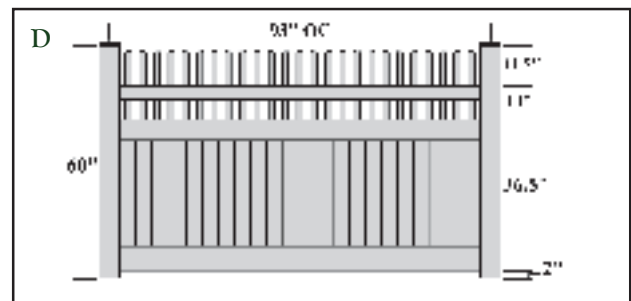

See vinyl accessories section for cap offerings.
Custom gates available. Please call for pricing and specifications.

* All dimensions are for reference and nominal.