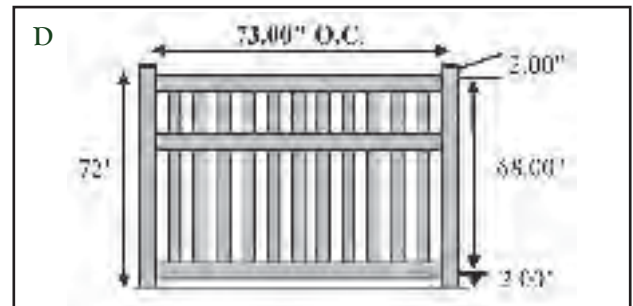

See vinyl accessories section for cap offerings.
Custom gates available. Please call for pricing and specifications.

*All dimensions are for reference and nominal.