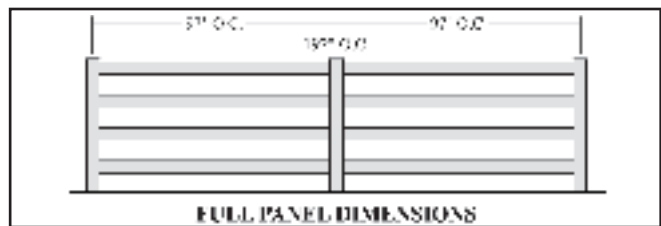

*All dimensions are for reference and nominal.

VINYL PERGOLA

COMPONENT SYSTEM

White

Component System

RAIL SLEEVE OPTIONS	White
A - 2" x 3-1/2" x 16' Vinyl Sleeve	900058
A - 2" x 6" x 16' Vinyl Sleeve	900062
A - 2" x 8" x 16' Vinyl Sleeve	900088
FLAT CAP OPTIONS FOR "A"	White
B - 2" x 3-1/2" Flat Cap	900246
B - 2" x 6" Flat Cap	900250
B - 2" x 8" Flat Cap	900256
SCALLOPED CAP FOR "A"	White
C - 2" x 3-1/2" Scalloped Cap	900295
C - 2" x 6" Scalloped Cap	900296
C - 2" x 8" Scalloped Cap	900297
MOUNTING CLIPS FOR "A"	White
D - 2" Pergola Rail Clip	900298
SLATS	White
E - 1-3/8" x 1-3/8" x 16' Vinyl Picket	900332
SLAT ENDS FOR "E"	White
F - 1-3/8" Pyramid Cap	900344