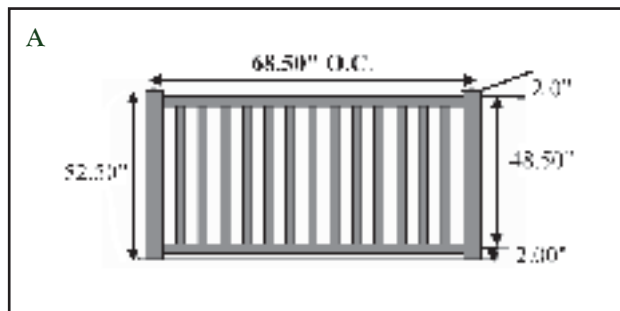

See vinyl accessories section for cap offerings.
Custom gates available. Please call for pricing and specifications.

* All dimensions are for reference and nominal.