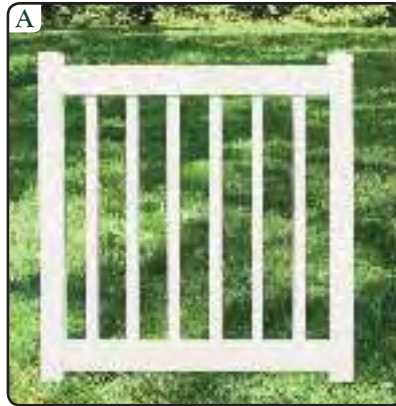

POSTS & COLUMNS

CUSTOM FENCE

LANDMARK RAILING & FENCE

Concealed Aluminum Frame

2.5" Vertical Side Rails

No Diagonal Cross Brace

Strong Screw Bite!

Sleek Appearance