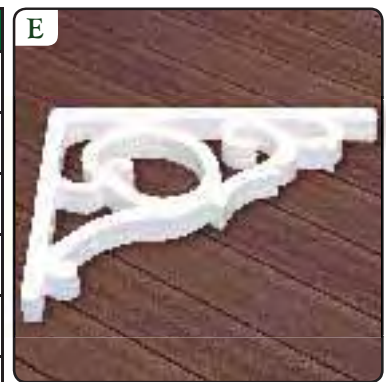

A Shown on 4" & 5" Post

C 4" Style Shown

B Shown on 4" Post

D Shown on 4" Post

ACCENT SCROLLS

SCROLLS FOR PORCH POSTS	White	Tan	Khaki
E - Gingerbread Scroll Accent	400295	400295A	400295B
F - 8" x 10" Rose Scroll Accent	901260	<<<<<<	<<<<<<
F - 9" x 18" Rose Scroll Accent	901262	<<<<<<	<<<<<<
F - 22" x 22" Rose Scroll Accent	901264	<<<<<<	<<<<<<
G - 6' Vinyl Porch Spandrel Kit Kit Includes Rails, Spindles and Mounting Bracket Kit	400170	<<<<<<	<<<<<<
H - 8' Vinyl Porch Spandrel Kit Kit Includes Rails, Spindles and Mounting Bracket Kit	400172	<<<<<<	<<<<<<
I - 10' Vinyl Porch Spandrel Kit Kit Includes Rails, Spindles and Mounting Bracket Kit	400174	<<<<<<	<<<<<<

Gingerbread Scroll
(12.25" x 10.375" x 1")

Rose Scrolls

(3 Sizes: 8" x 10" • 9" x 18" • 22" x 22")

G, H, I

RAILING BRACKETS

SINGLE BRACKETS & BRACKET KITS

STANDARD VINYL RAILING BRACKETS	White	Tan	Khaki
A - Standard Level Mounting Bracket	401080	402080	406080
B - Standard Stair Mounting Bracket	401081	402081	406081
C - Standard Level Mounting Bracket <u>Kit</u> <i>4 brackets + screws</i>	900345	402085	406085
D - Standard Stair Mounting Bracket <u>Kit</u> <i>4 brackets + screws</i>	900349	402086	406086