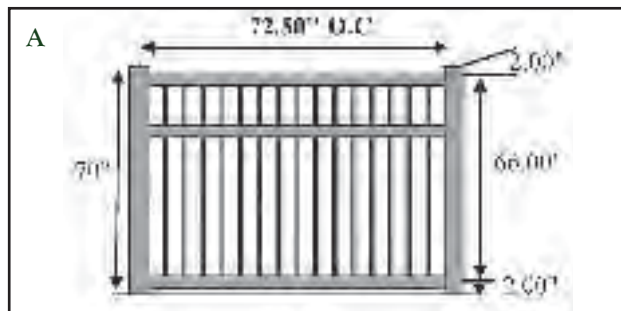

See vinyl accessories section for cap offerings.
Custom gates available. Please call for pricing and specifications.

*All dimensions are for reference and nominal.