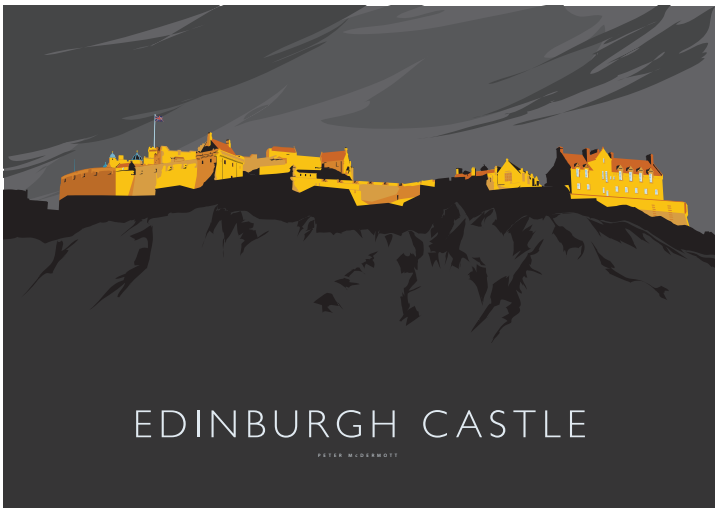

Edinburgh Castle
Peter McDermott

Image Size 841 x 594
Image Size 594 x 420