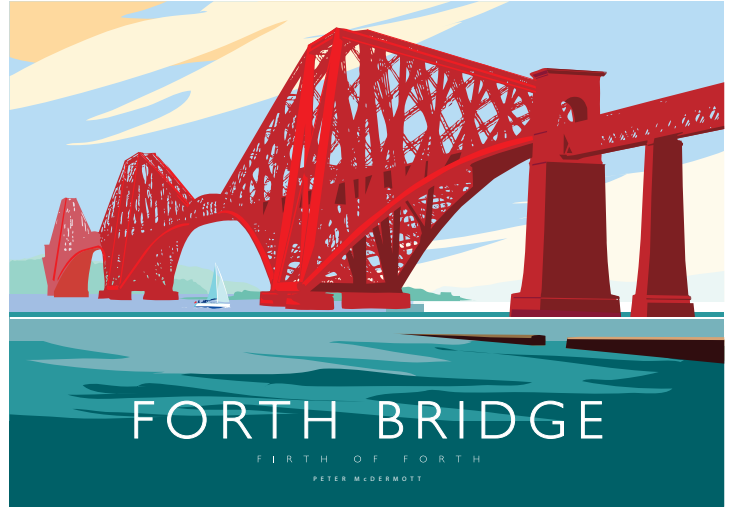

Peter McDermott

BAY ATTIC

GICLÉE FINE ART PRINTS

Eilean Donan
Peter McDermott

Image Size 841 x 594
Image Size 594 x 420

Forth Bridge
Peter McDermott

Image Size 841 x 594
Image Size 594 x 420

Edinburgh
Peter McDermott