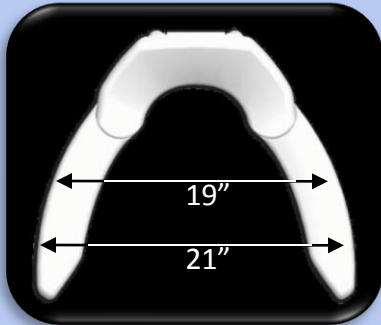

The Adjust for Comfort™ Advantage

Seat leg supports that expand up to 6" to the left and right
Adds up to 12" of additional access for improved hygiene
Adjusts for greater comfort, support and relaxation

Adds up to 12" of additional access for improved hygiene
Adjustable to your natural sitting position