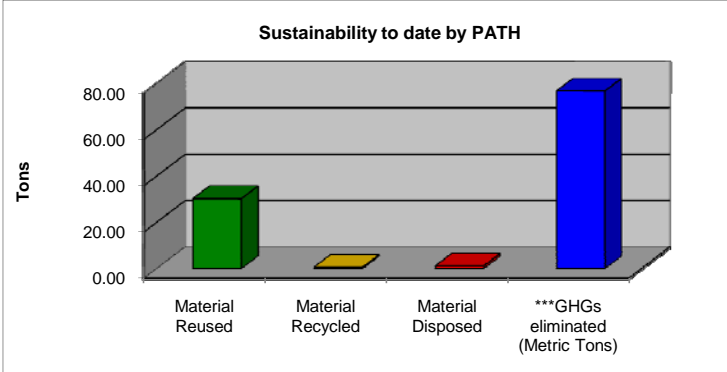

Etreev Project Manager:

Gregory Korhase

**Etreev CleanSweep Report**

Statistics	
*Total Material Removed (in tons)	31.98
Total Material Reused (in tons)	30.22
Total Material Recycled (in tons)	0.59
**Waste Neutral statistic	13,696
Diversion Rate by Weight	96.4%
Percent of Items Diverted from Trash	97.5%
Sustainability Results to Date (in tons)	
Material Reused	30.22
Material Recycled	0.59
Material Disposed	1.16
***GHGs eliminated (Metric Tons)	76.66