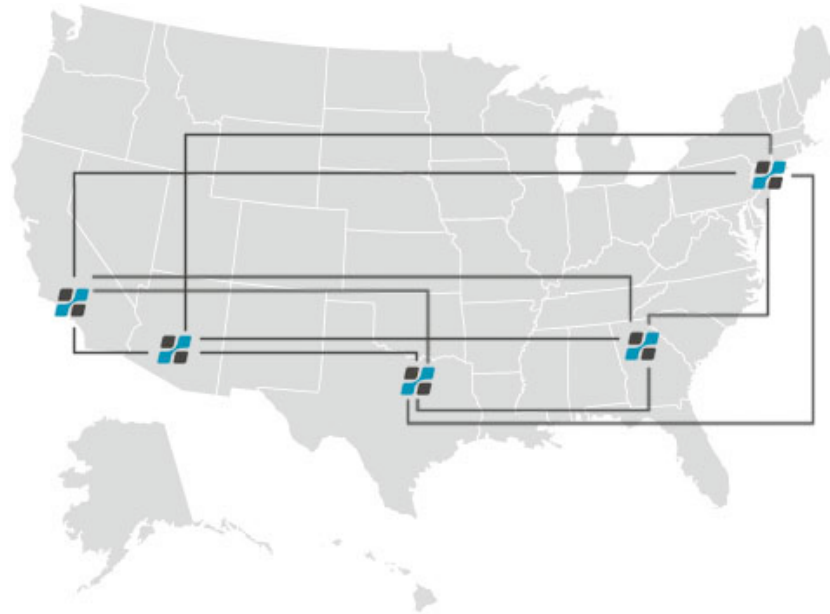

Colocation. Perfected.

How does one company perfect colocation? Simple, service. The expert team of Colo@ have the talent, tools, and facilities to power your operation all day, every day.

Since 2008, Colo@ has been providing the critical infrastructure for some of the world's top businesses that need to maintain constant connectivity and 100% uptime. Just like your business, we are always on, always open, and always ready!

Colo@ is a global leader in colocation services. Our people are passionate about technology. We have years of experience and a vast pool of talent to provide you with some of the finest colocation services in the world.

Since the start of our company, we have grown to become one of the most trusted names in colocation. The Colo@ team is always ready to help you meet any technical challenge you may encounter.

The Colo@ Network

Our network spans the US and beyond. Your data receives the best routes to where it needs to go, every time, all the time. Each of our facilities is connected with ultra-fast connections via our own MPLS network. In addition to that, we have some of the most comprehensive peering arrangements anywhere. Colo@'s peering agreements ensure that you will get the best possible routes to reach your customers, no matter where they are.

In addition, we utilize the Internap FCP device at our Atlanta and Phoenix locations. This allows us to carefully route traffic above and beyond what is possible with BGP routing. Between our MPLS services, and the FCP, Colo@ has made significant capital investments to make sure that our customers have the best connectivity and best colocation experience possible. Get in touch with our experts to learn more about our network!