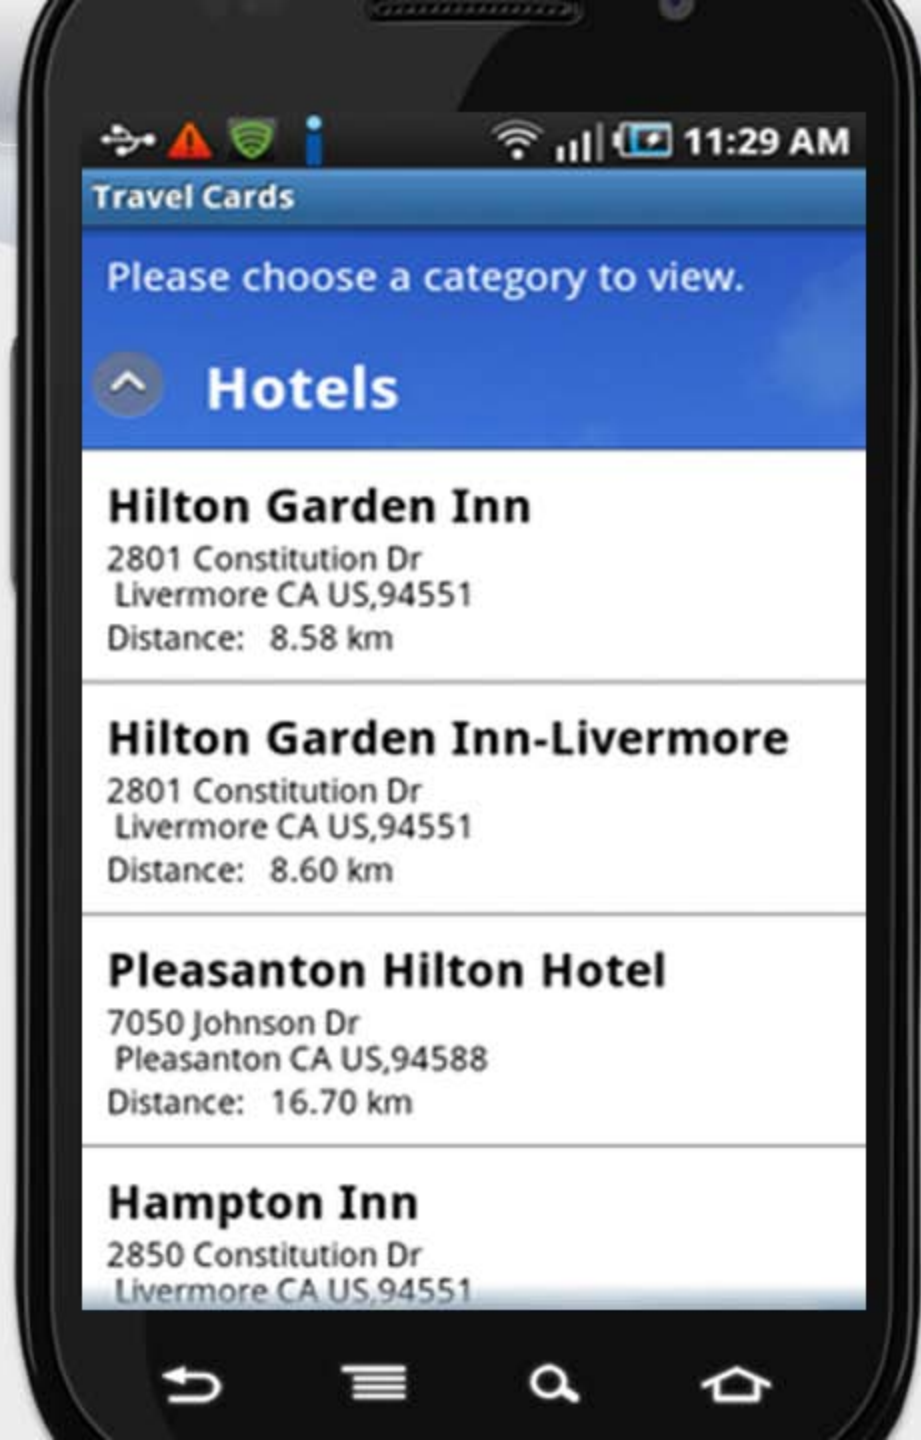

Travel Cards

NEW

LOCATION FINDER

Version 2.5:

Use GPS to find businesses participating your rewards programs.

Travel Cards

NEW

LOCATION FINDER

Version 2.5:

Use GPS to find businesses participating your rewards programs.

Travel Cards

Travel Cards

Please choose a category to view.

^ **Hotels**

Hilton Garden Inn

2801 Constitution Dr
Livermore CA US,94551
Distance: 8.58 km

Hilton Garden Inn-Livermore

2801 Constitution Dr
Livermore CA US,94551
Distance: 8.60 km

Pleasanton Hilton Hotel

7050 Johnson Dr
Pleasanton CA US,94588
Distance: 16.70 km

Hampton Inn

2850 Constitution Dr
Livermore CA US,94551