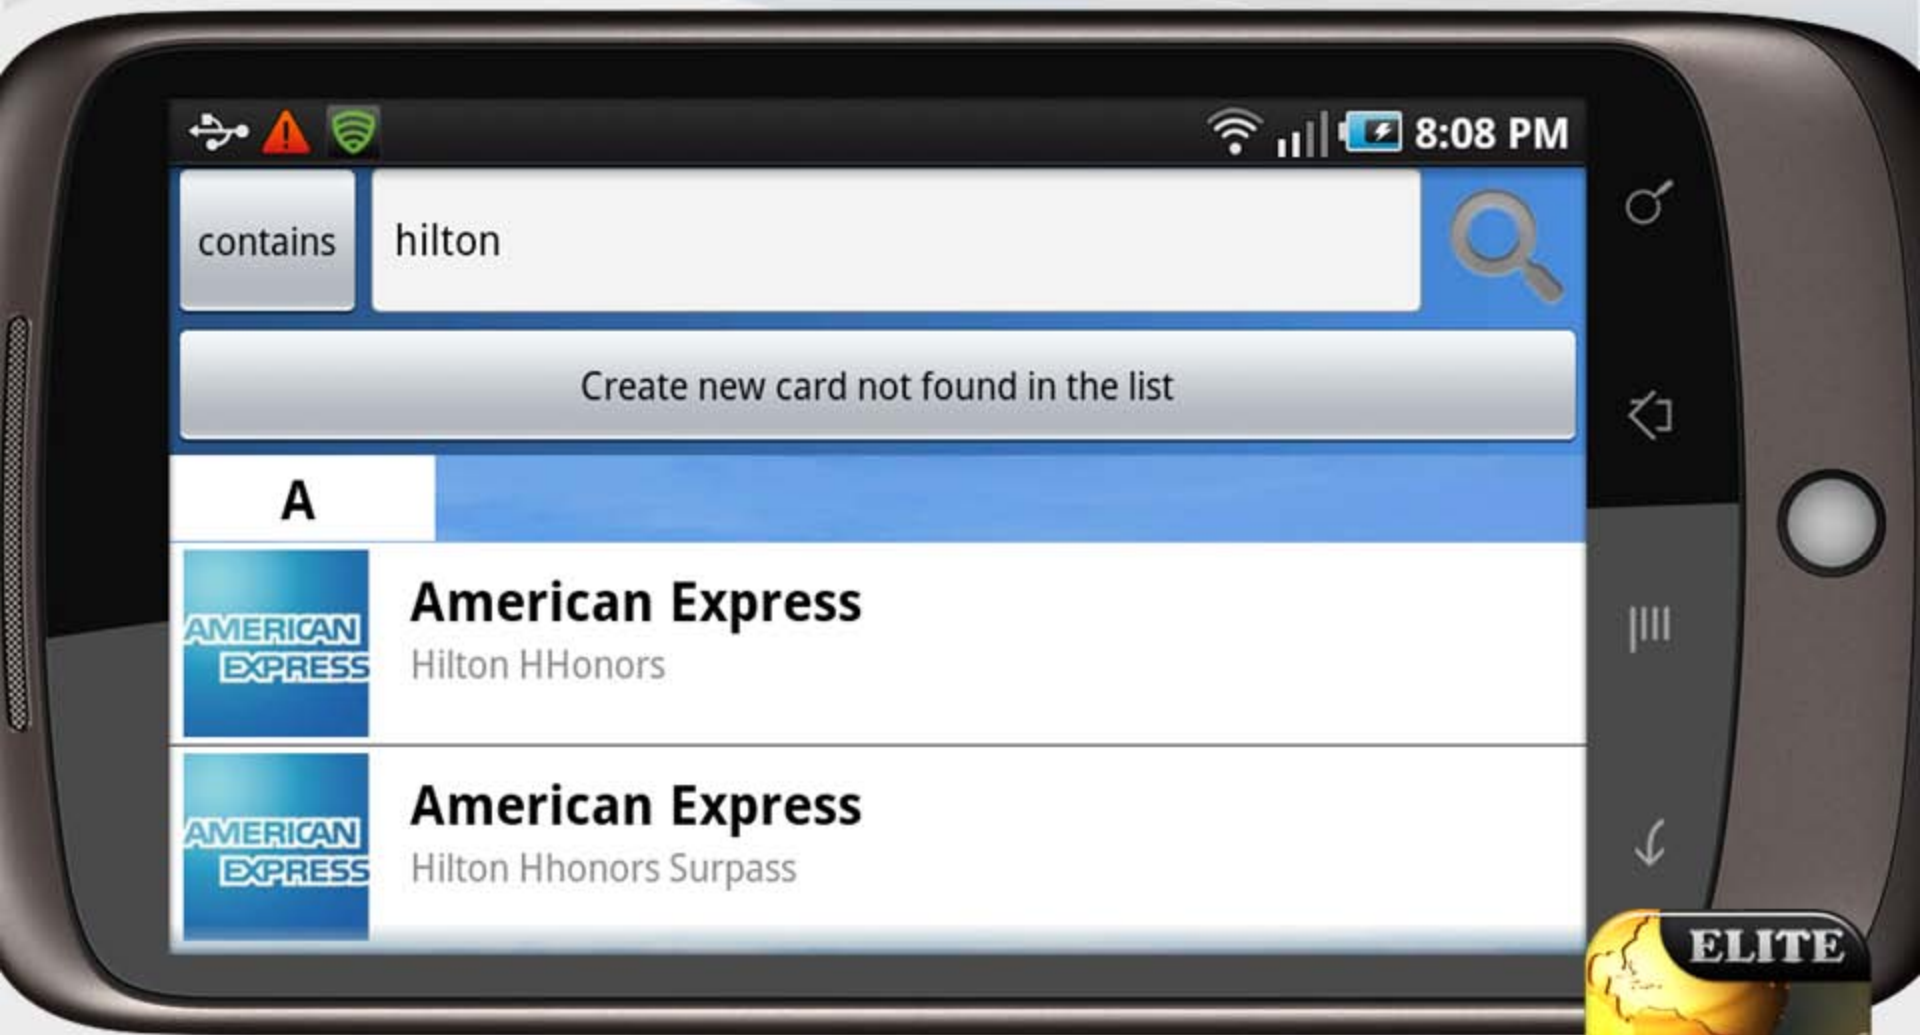

My Cards. Search your list with different ways.

Travel Cards