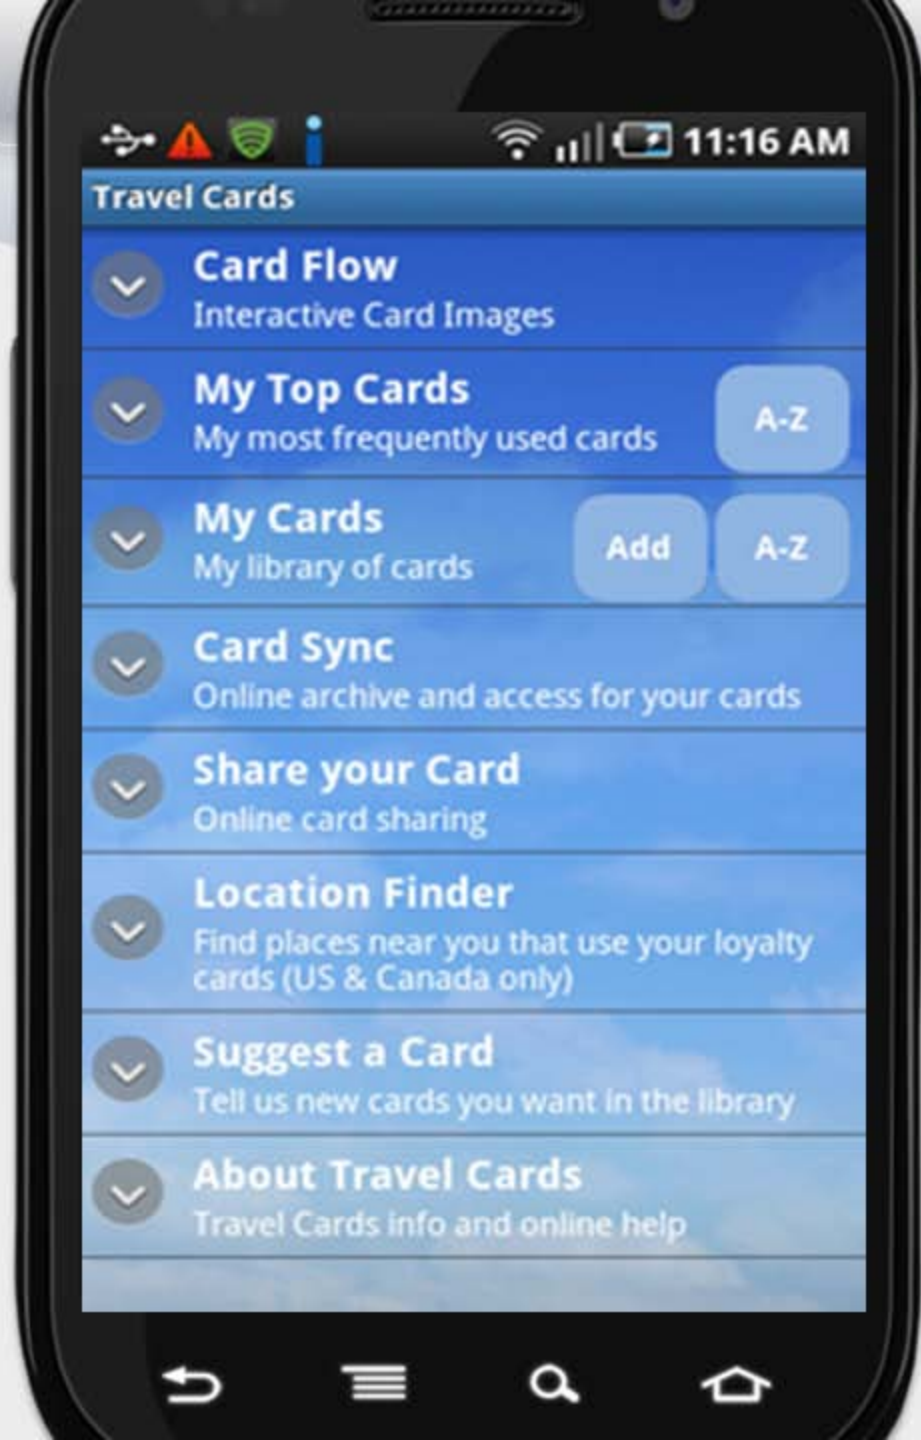

Travel Cards

NEW

LOCATION FINDER

Version 2.5:

Use GPS to find businesses participating your rewards programs.

Travel Cards

NEW

LOCATION FINDER

Version 2.5:

Use GPS to find businesses participating your rewards programs.

Travel Cards

Travel Cards

Please choose a category to view.

^ **Hotels**

Hilton Garden Inn

2801 Constitution Dr
Livermore CA US,94551
Distance: 8.58 km