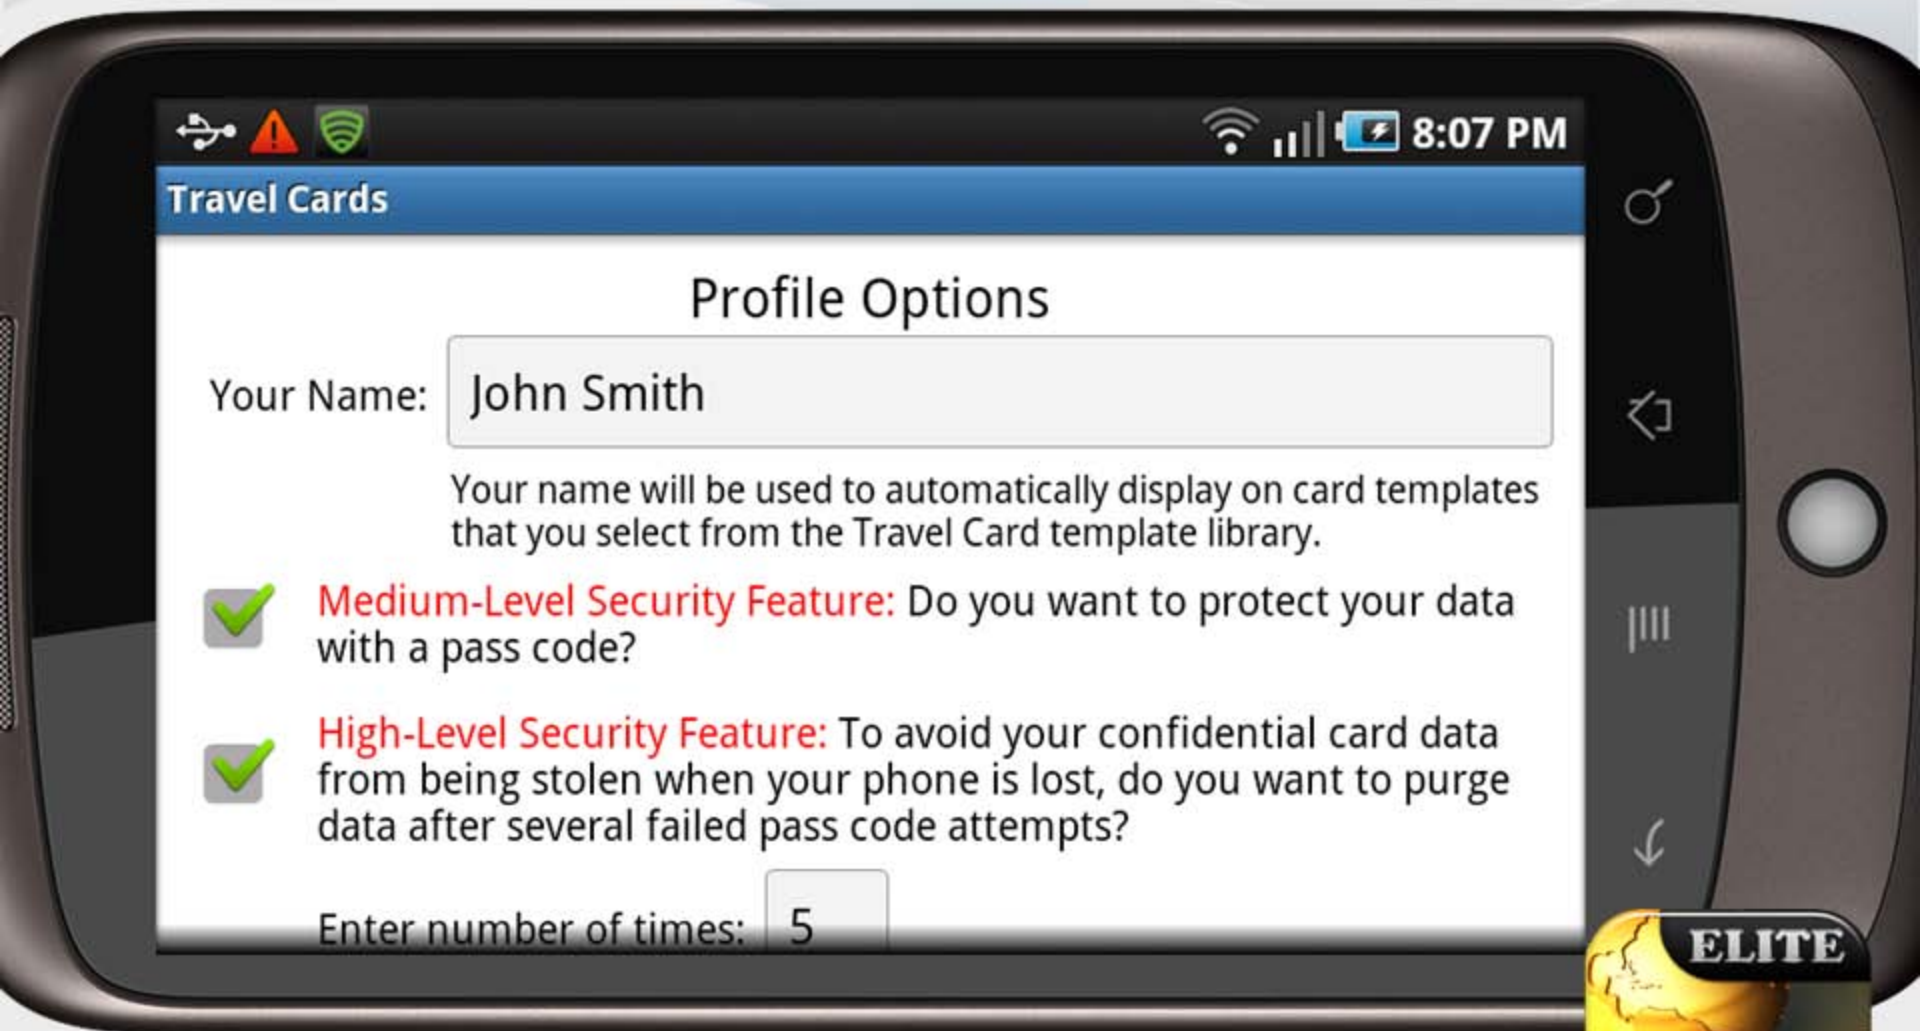

Travel Cards

My Cards. Manage and access my cards.

Travel Cards

My Cards. Search your list with different ways.

Travel Cards

Security. Pass code protection.

Travel Cards

Security.

Select the level that best fits you.

Your Name: John Smith

Your name will be used to automatically display on card templates that you select from the Travel Card template library.

Medium-Level Security Feature: Do you want to protect your data with a pass code?