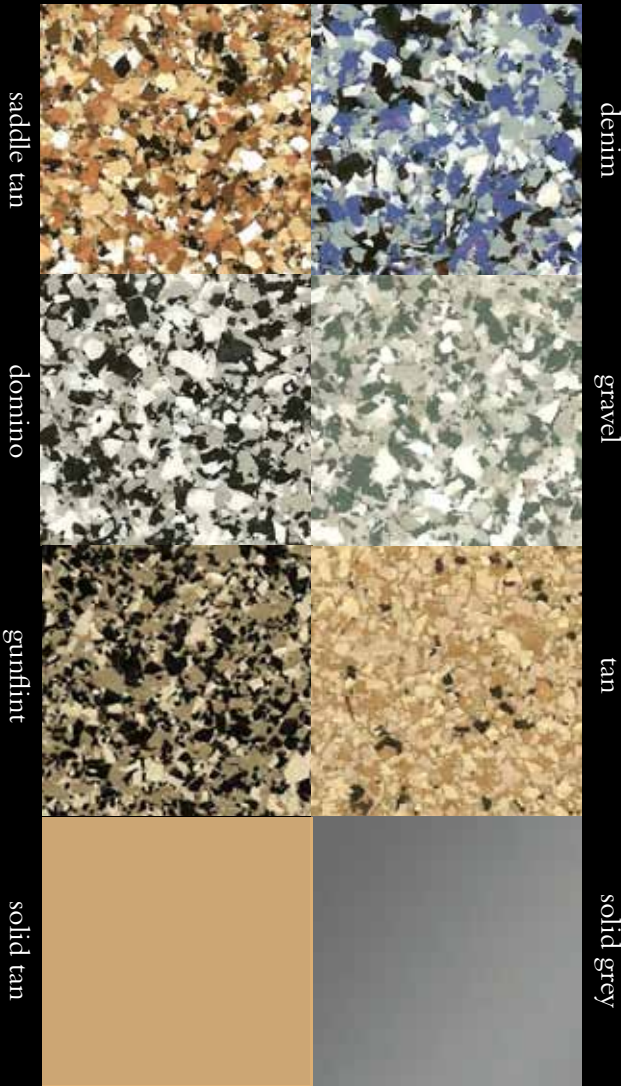

COLORS

INDUSTRIAL GRADE POLYUREA FLOOR COATING SYSTEM

RockSolid Polyurea Coatings are an industrial grade system truly superior to that of any epoxy or urethane product available. The RockSolid System will be able to handle foot traffic in just 4 to 8 hours and vehicle traffic within 24 hours.

	RockSolid Floors	Epoxy Floor Paint
Durability	20X Stronger Than	0
Flexibility	98%	2%
Product Type	Polyurea	Water Based Epoxy
Vehicle Traffic	24 Hours	7 Days
Installation	One Day	2-3 Days
Warranty	Limited Lifetime	0
% of Solids	98%	33%
Top Coat Included	Yes	No