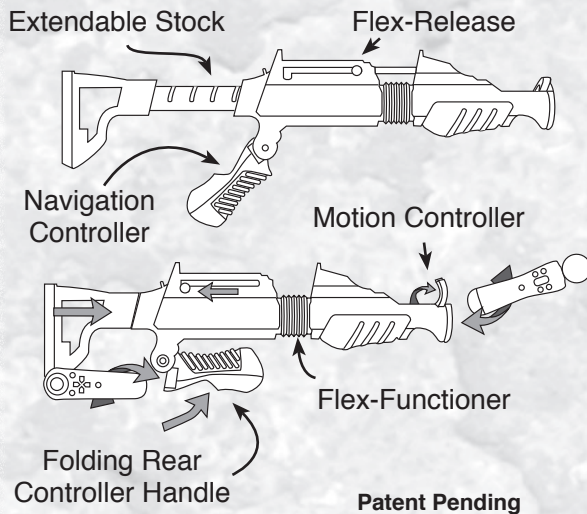

YOU
are the sensory system for your character

FLEX-FIRE™
will keep you in control

All attachments hold controllers, but never before have they *improved* your skill.

Retro-futuristic rifle design that adjusts to fit your needs. Operates as an **Articulated Dual Action System** or a **Solid Rifle body**.

Allows you to operate your game fluidly and **center automatically**.

Spawn and Run. No more Spawn and Done....

Lets your player move like a real warrior, move smoothly, look left, look right, creep, sneak and **Win**.