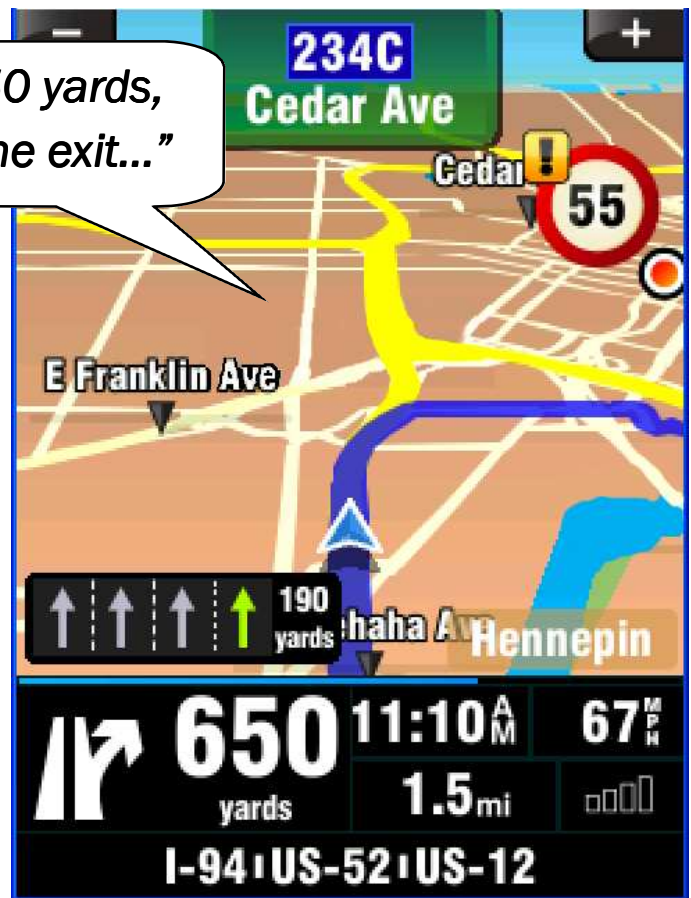

Automatic Route Recalculation: Directions are updated every second. If you miss a turn, you get new directions immediately.

Voice Prompts: Clear voice instructions give you the exact distance to your next turn and the type of turn.

Map Display: Clean, clear graphics show maneuver instructions and other information.

Driving Safety: Configure Enterprise Navigator to avoid U-turns and set alerts to warn driver when the speed limit is exceeded.

Auto-Zoom: Map automatically zooms in as driver approaches the next maneuver.

Time and Distance: ETA/Distance to destination.

Points-of-Interest: Access to points-of-interest including fuel stations, restaurants and more that can be made available to drivers, or locked out.

Custom Points-of-Interest: Import your customers, stops or other landmarks.

Simplified Installation and Licensing: Designed for enterprise deployments.

Map Availability: Europe, Middle East and others. Contact MobileWorxs for more information.

Language Support: European languages based on map coverage, Arabic and others. Contact MobileWorxs for more information.

> INTEGRATION

API for integration with third party applications:

- Supports C++ and .NET development environments including C#, Visual Basic, etc...
- Control Destination input, Configurations, etc...

Tele Atlas

"In 650 yards, take the exit..."

> BENEFITS

- Developed for enterprise users
- Reduce unnecessary mileage and fuel costs by providing accurate driving directions
- Improve on-time performance as drivers are less likely to get "lost" or follow inefficient routes
- Increase safety with "Eyes free" voice interface
- Reduce vehicle engine idling time as drivers lookup customer locations on maps
- Shorten training time for new drivers

> TECHNICAL INFORMATION

- Windows Mobile 5/6; Windows CE 5
- 1-2 GB SD Card recommended for map storage

+44 (0)1905 799555

sales@mobileworxs.com

www.mobileworxs.com

For more information on Enterprise Navigator, contact MobileWorxs at sales@mobileworxs.com or +44 (0)1905 799555