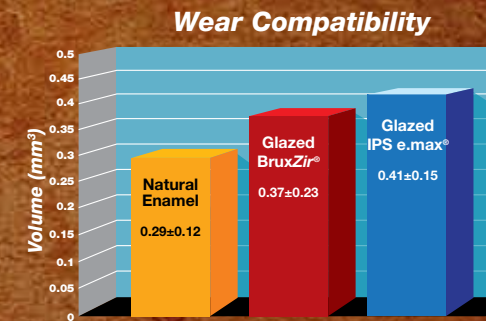

BruxZir®

SOLID ZIRCONIA CROWNS & BRIDGES

“More brawn than beauty”

- Ideal for bruxers who have destroyed natural teeth or previous dental restorations
- An esthetic alternative to metal occlusal PFMs and cast gold
- Conservatively prepare as thin as 0.5 mm with feather edge margins, much like you would cast gold

BruxZir is a registered trademark of Glidewell Laboratories.
Ceramco is a registered trademark of DENTSPLY Ceramco.
IPS e.max is a registered trademark of Ivoclar Vivadent.

Scientific Validation

BruxZir Solid Zirconia crowns & bridges are made from the highest quality zirconia powder from Japan. We chemically and physically reprocess the powder to further reduce the zirconia particle sizes. BruxZir milling blanks are then created through a unique patent-pending process. Unlike conventional high-pressure milling blank manufacture, our processing gives BruxZir improved light transmission, which provides a lower, more natural shade value.

BruxZir's 50% smaller average grain size improves its physical properties.

BruxZir exhibits higher light transmission, resulting in a more natural shade value.

In a recent study¹ to measure the volumetric loss of enamel, glazed BruxZir was found to wear compatible with enamel and virtually identical to glazed IPS e.max.

1. Wear of Enamel on Polished and Glazed Zirconia: Shah S, Michelson C, Beck P, et al. 2010; Washington, DC: AADR. Abstract #129615.

The antagonistic (Steatite balls) wear shows BruxZir only with 72±21 micron, which is significantly lower than Ceramco®3 (110±48 micron). The University of Tübingen study was run using an eight chamber Willytec Chewing Simulator at 1.2 million cycles.