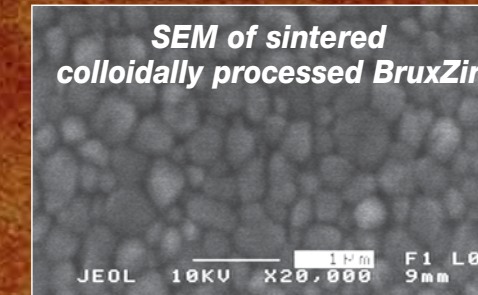

BruxZir®

SOLID ZIRCONIA CROWNS & BRIDGES

“More brawn than beauty”

- Ideal for bruxers who have destroyed natural teeth or previous dental restorations
- An esthetic alternative to metal occlusal PFMs and cast gold
- Conservatively prepare as thin as 0.5 mm with feather edge margins, much like you would cast gold

BruxZir is a registered trademark of Glidewell Laboratories.
Ceramco is a registered trademark of DENTSPLY Ceramco.
IPS e.max is a registered trademark of Ivoclar Vivadent.

Scientific Validation

BruxZir Solid Zirconia crowns & bridges are made from the highest quality zirconia powder from Japan. We chemically and physically reprocess the powder to further reduce the zirconia particle sizes. BruxZir milling blanks are then created through a unique patent-pending process. Unlike conventional high-pressure milling blank manufacture, our processing gives BruxZir improved light transmission, which provides a lower, more natural shade value.

BruxZir's 50% smaller average grain size improves its physical properties.

BruxZir exhibits higher light transmission, resulting in a more natural shade value.

In a recent study¹ to measure the volumetric loss of enamel, glazed BruxZir was found to wear compatible with enamel and virtually identical to glazed IPS e.max.

1. Wear of Enamel on Polished and Glazed Zirconia: Shah S, Michelson C, Beck P, et al. 2010; Washington, DC: AADR. Abstract #129615.

The antagonistic (Steatite balls) wear shows BruxZir only with 72±21 micron, which is significantly lower than Ceramco®3 (110±48 micron). The University of Tübingen study was run using an eight chamber Willytec Chewing Simulator at 1.2 million cycles.