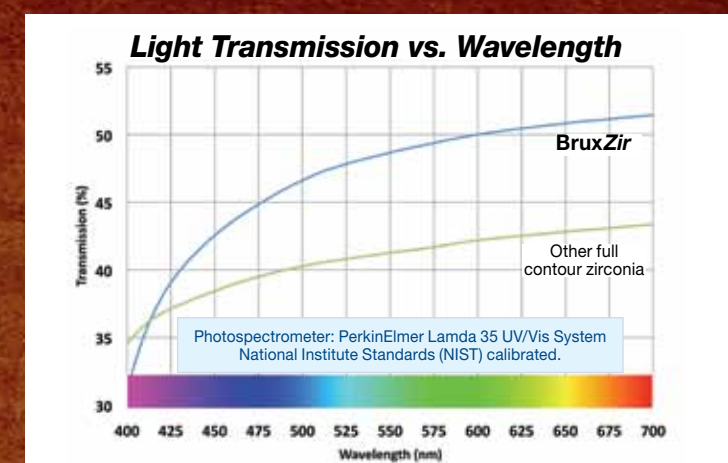

BruxZir's 50% smaller average grain size improves its physical properties.

BruxZir exhibits higher light transmission, resulting in a more natural shade value.

In a recent study¹ to measure the volumetric loss of enamel, glazed BruxZir was found to wear compatible with enamel and virtually identical to glazed IPS e.max.