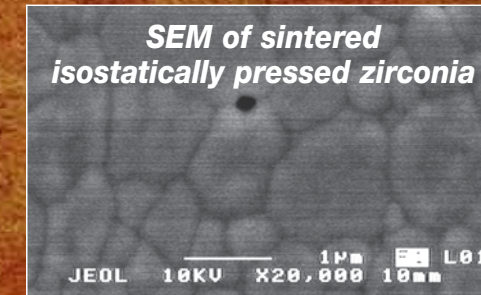

BruxZir®

SOLID ZIRCONIA CROWNS & BRIDGES

“More brawn than beauty”

- Ideal for bruxers who have destroyed natural teeth or previous dental restorations
- An esthetic alternative to metal occlusal PFMs and cast gold
- Conservatively prepare as thin as 0.5 mm with feather edge margins, much like you would cast gold

BruxZir is a registered trademark of Glidewell Laboratories.
Ceramco is a registered trademark of DENTSPLY Ceramco.
IPS e.max is a registered trademark of Ivoclar Vivadent.

Scientific Validation

BruxZir Solid Zirconia crowns & bridges are made from the highest quality zirconia powder from Japan. We chemically and physically reprocess the powder to further reduce the zirconia particle sizes. BruxZir milling blanks are then created through a unique patent-pending process. Unlike conventional high-pressure milling blank manufacture, our processing gives BruxZir improved light transmission, which provides a lower, more natural shade value.

BruxZir's 50% smaller average grain size improves its physical properties.

BruxZir exhibits higher light transmission, resulting in a more natural shade value.

In a recent study¹ to measure the volumetric loss of enamel, glazed BruxZir was found to wear compatible with enamel and virtually identical to glazed IPS e.max.