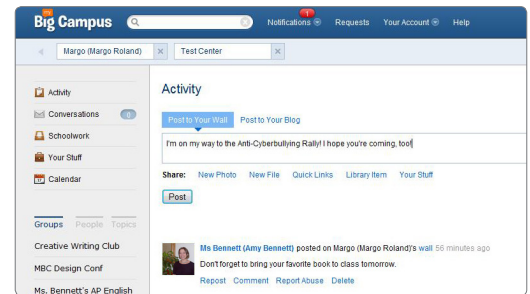

DO IT ALL, SAFELY!

In addition to comprehensive CIPA-compliant web filtering, profanity interception, image skin-tone analysis, virus scanning, email allow lists, and peer flagging, you get comprehensive reports about user activity and flexible policies to manage and control use.

What it includes:

- Hosted District Web Site
- My Big Campus
- Campus Mail
- Web Filter

Find out more!

www.lightspeedsystems.com
sales@lightspeedsystems.com
661.716.7600

Campus Collaboration Bundle

Hosted District Web Site

Share district news, announcements, calendars, and more

- Flexible, custom web site integrated with collaborative tools and content filter.
- Announcements, calendars, photo galleries, maps, links, and more.
- Easy interface to update and manage.

My Big Campus

Connect, collaborate, and learn with safe access to resources and people

- Educational Resource Library to access, share, and incorporate videos, web sites, documents, and more.
- Collaboration site for participatory learning and group communication.
- Blogs, messaging, discussions, chat, collaborative docs, calendars, assignments, profiles, groups, file storage, photo albums and more.