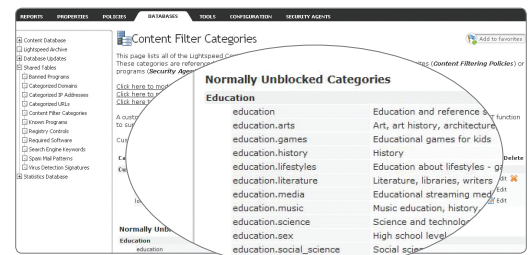

My Big Campus

Connect, collaborate, and learn with safe access to resources and people

- Educational Resource Library to access, share, and incorporate videos, web sites, documents, and more.
- Collaboration site for participatory learning and group communication.
- Blogs, messaging, discussions, chat, collaborative docs, calendars, assignments, profiles, groups, file storage, photo albums and more.

Campus Mail

Communicate with safe, monitored email accounts and file storage in the cloud

- Secure, unalterable email archiving.
- Spam filtering, allow lists, virus scanning, profanity interception, skin-tone analysis.
- Easy management and reporting.

Web Filter

Block inappropriate content without blocking learning

- Comprehensive web filtering based on education-specific URL database.
- Customizable allow and block lists and flexible policy profile capabilities.
- Features to balance educator and IT needs.