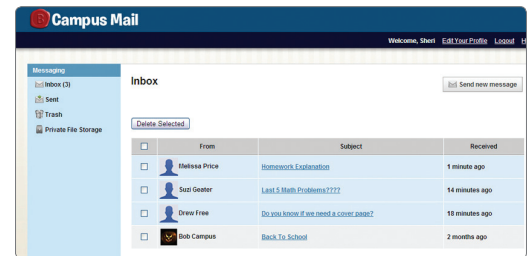

Campus Mail

Communicate with safe, monitored email accounts and file storage in the cloud

- Secure, unalterable email archiving.
- Spam filtering, allow lists, virus scanning, profanity interception, skin-tone analysis.
- Easy management and reporting.