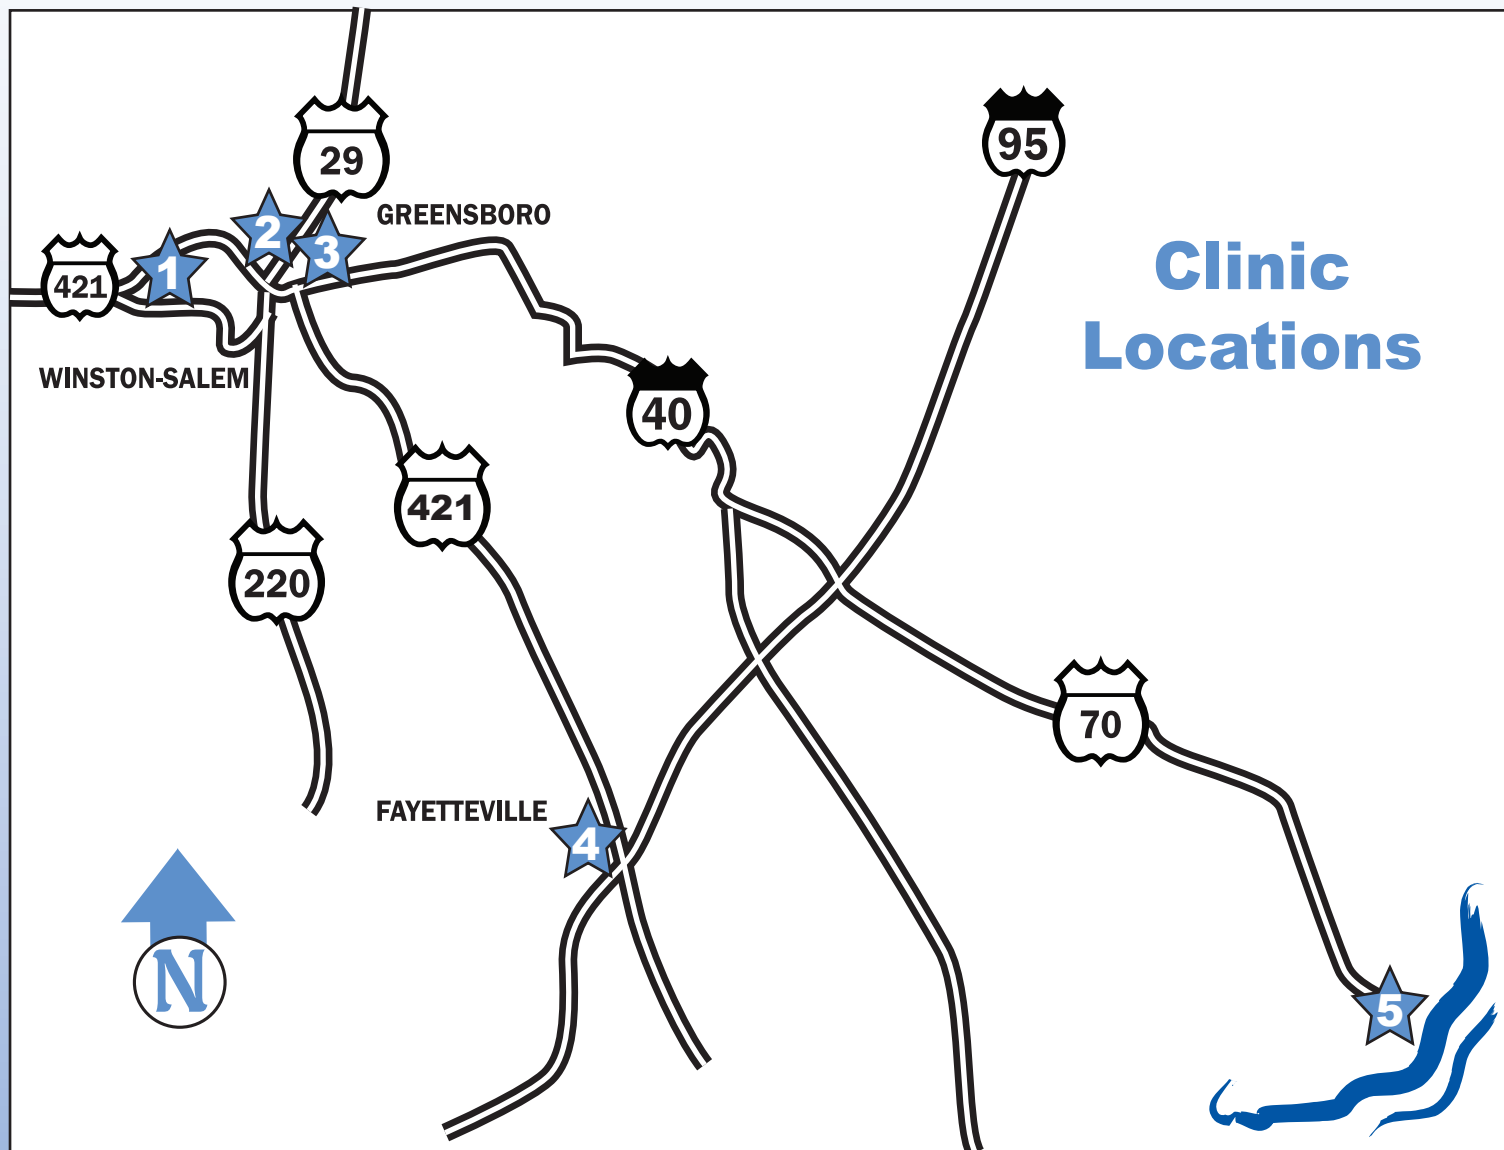

BreakThrough

PHYSICAL THERAPY

Newest Research, Fewest Visits, Best Results

1 Winston-Salem

2828 Maplewood Avenue
Suite A
Winston-Salem, NC 27103
(336) 765-4703
(336) 765-1396 fax

2 Greensboro I

1910 N. Church Street
Suite D
Greensboro, NC 27405
(336) 274-7480
(336) 274-8903 fax

3 Greensboro II

2105 Braxton Lane
Suite 101
Greensboro, NC 27408
(336) 458-3694
(336) 458-3680 fax

4 Fayetteville

530 Sandhurst Drive
Fayetteville, NC 28304
(910) 483-9300
(910) 483-9302 fax

5 Morehead City

3700 Symi Circle
Morehead City, NC 28557
(252) 247-2738
(252) 240-3882 fax

www.breakthroughPTclinics.com