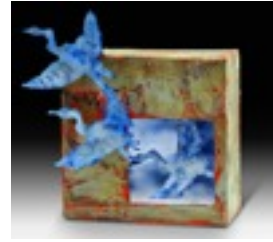

WINTER LIFT OFF

Elegant herons take flight to return south for the winter. The sights they must see on their journey!