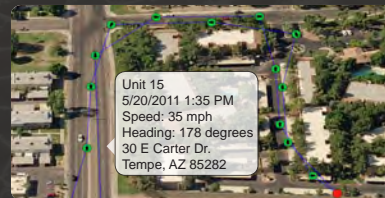

Mapping

- Address Reports
- Vehicle Speed
- Satellite Mapping
- Stop Reports
- Geo-Fence Alerts
- SMS & Email Alerts
- No Software to Install
- Worldwide Coverage Available
- Secure GPS Tracking on any PC or PDA-Style Cell Phone

GPS INTELLIGENCE, LLC

TRACK ANYTHING. ANYWHERE. ANYTIME.

9393 N. 90th St., Suite 108-B Scottsdale, AZ 85258 (480) 661-1916 gpsintel.com