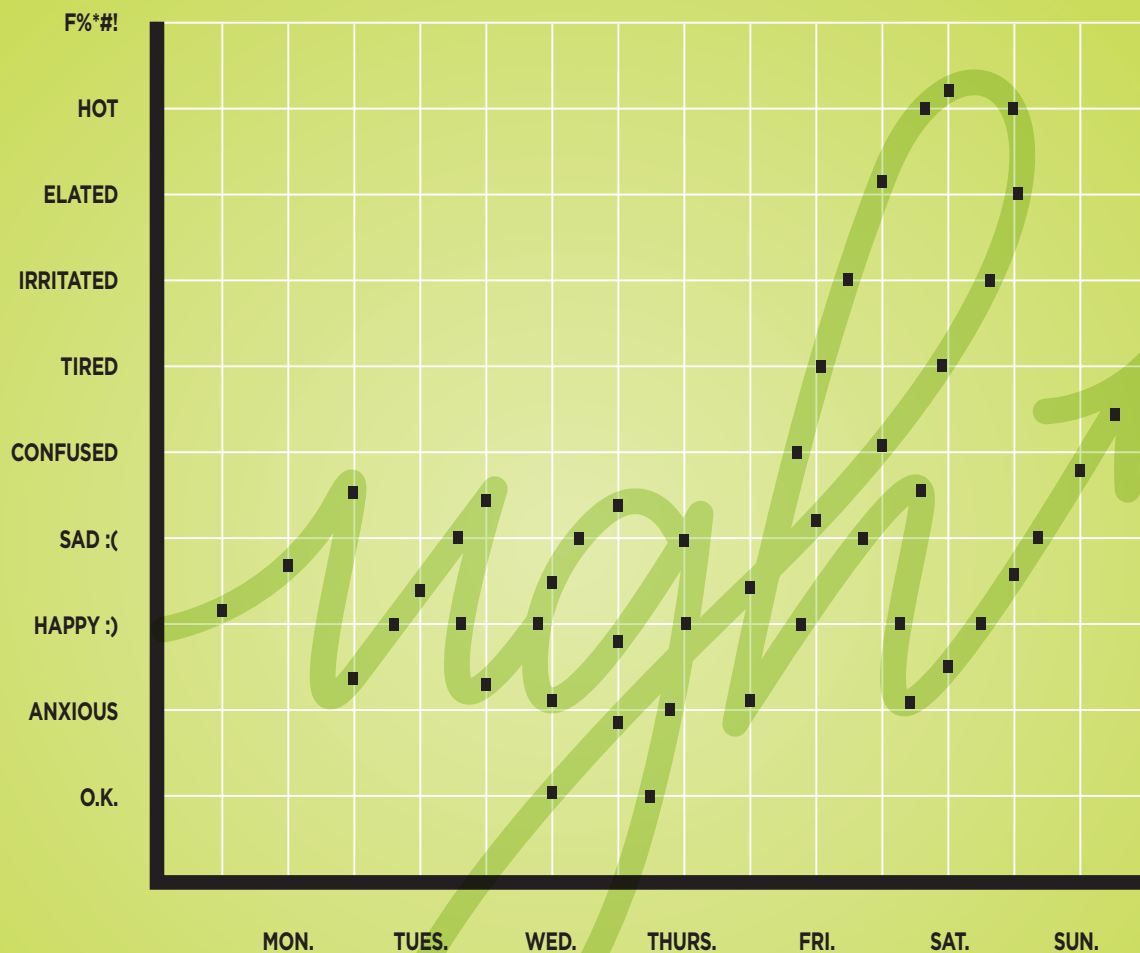

# Daily roller coaster got you curious about your hormone levels?

The answer's on the tip of your tongue.

Saliva testing measures your hormone levels throughout the day.