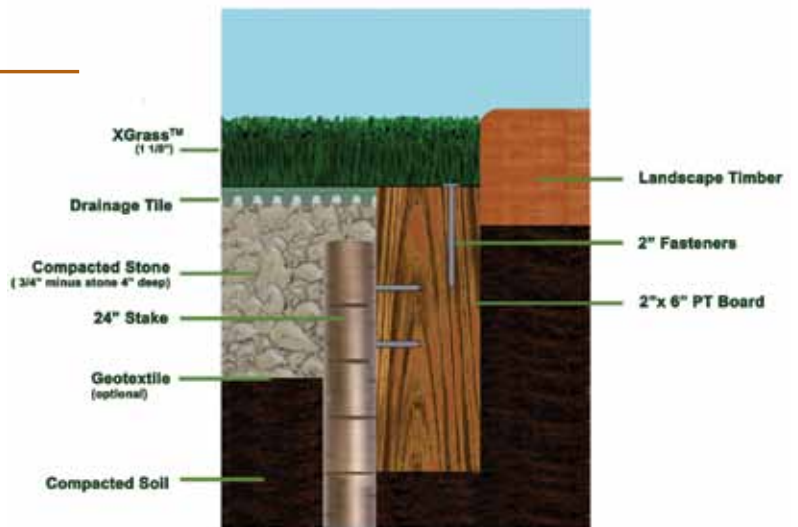

Load up a Clean Happy Pet

- Easy to clean and maintain
- Inviting area for owners to exercise and play with their pets
- Allows facilities to stay open year round
- Positive selling point for your business or community
- Always manicured and visually impressive