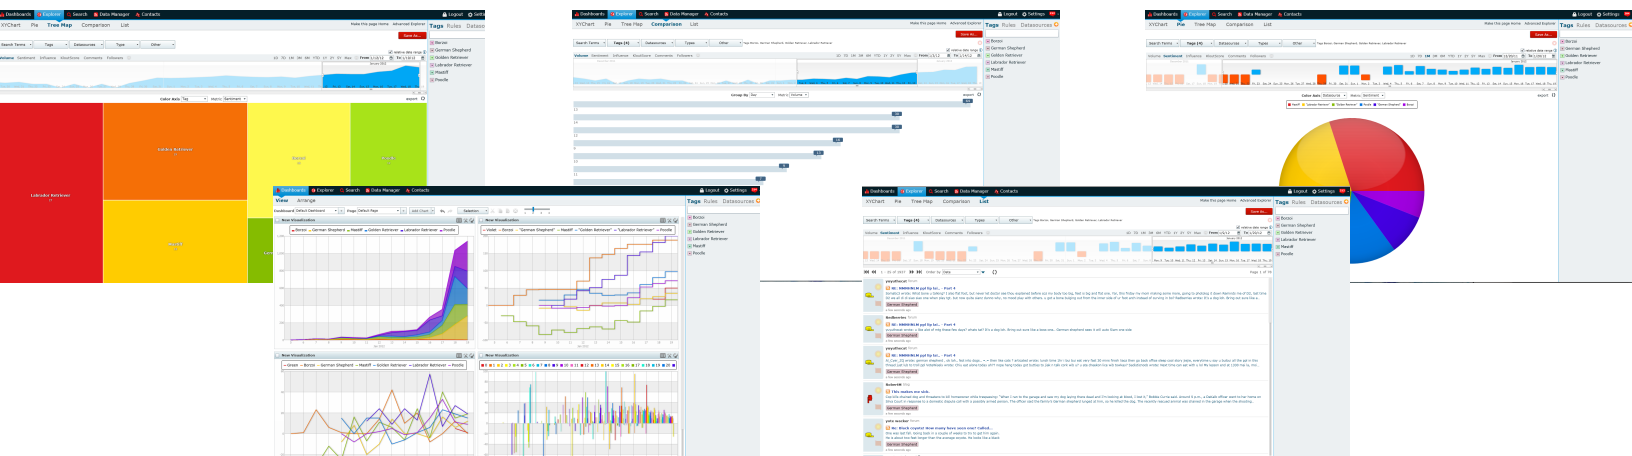

Bigger Data. Better Intelligence.

Our real-time data mining and analysis platform gives big data meaning by correlating with metrics that drive your business. We've helped customers quadruple lead generation, dramatically improve customer service, find the language that makes them six times more relevant to their target audience and accelerate product launches.

Connecting big data with business metrics provides new and better ways to answer the questions critical to your success. EvoApp makes big data actionable with a scalable analysis platform previously only available to the largest institutions. We make big data approachable with solutions for every day users.

Leverage the social web to make better business decisions with our intuitive, powerful tools which analyzes and reports on millions of data points in real time, including:

- **A billion tweets a week**
- **200+ million blogs**
- **Millions of forums & comments**
- **Facebook status**
- **News feeds, RSS, web**
- **Video sites, Vimeo, Youtube**
- **Social influencers, PeerIndex**
- **New sources continually added**