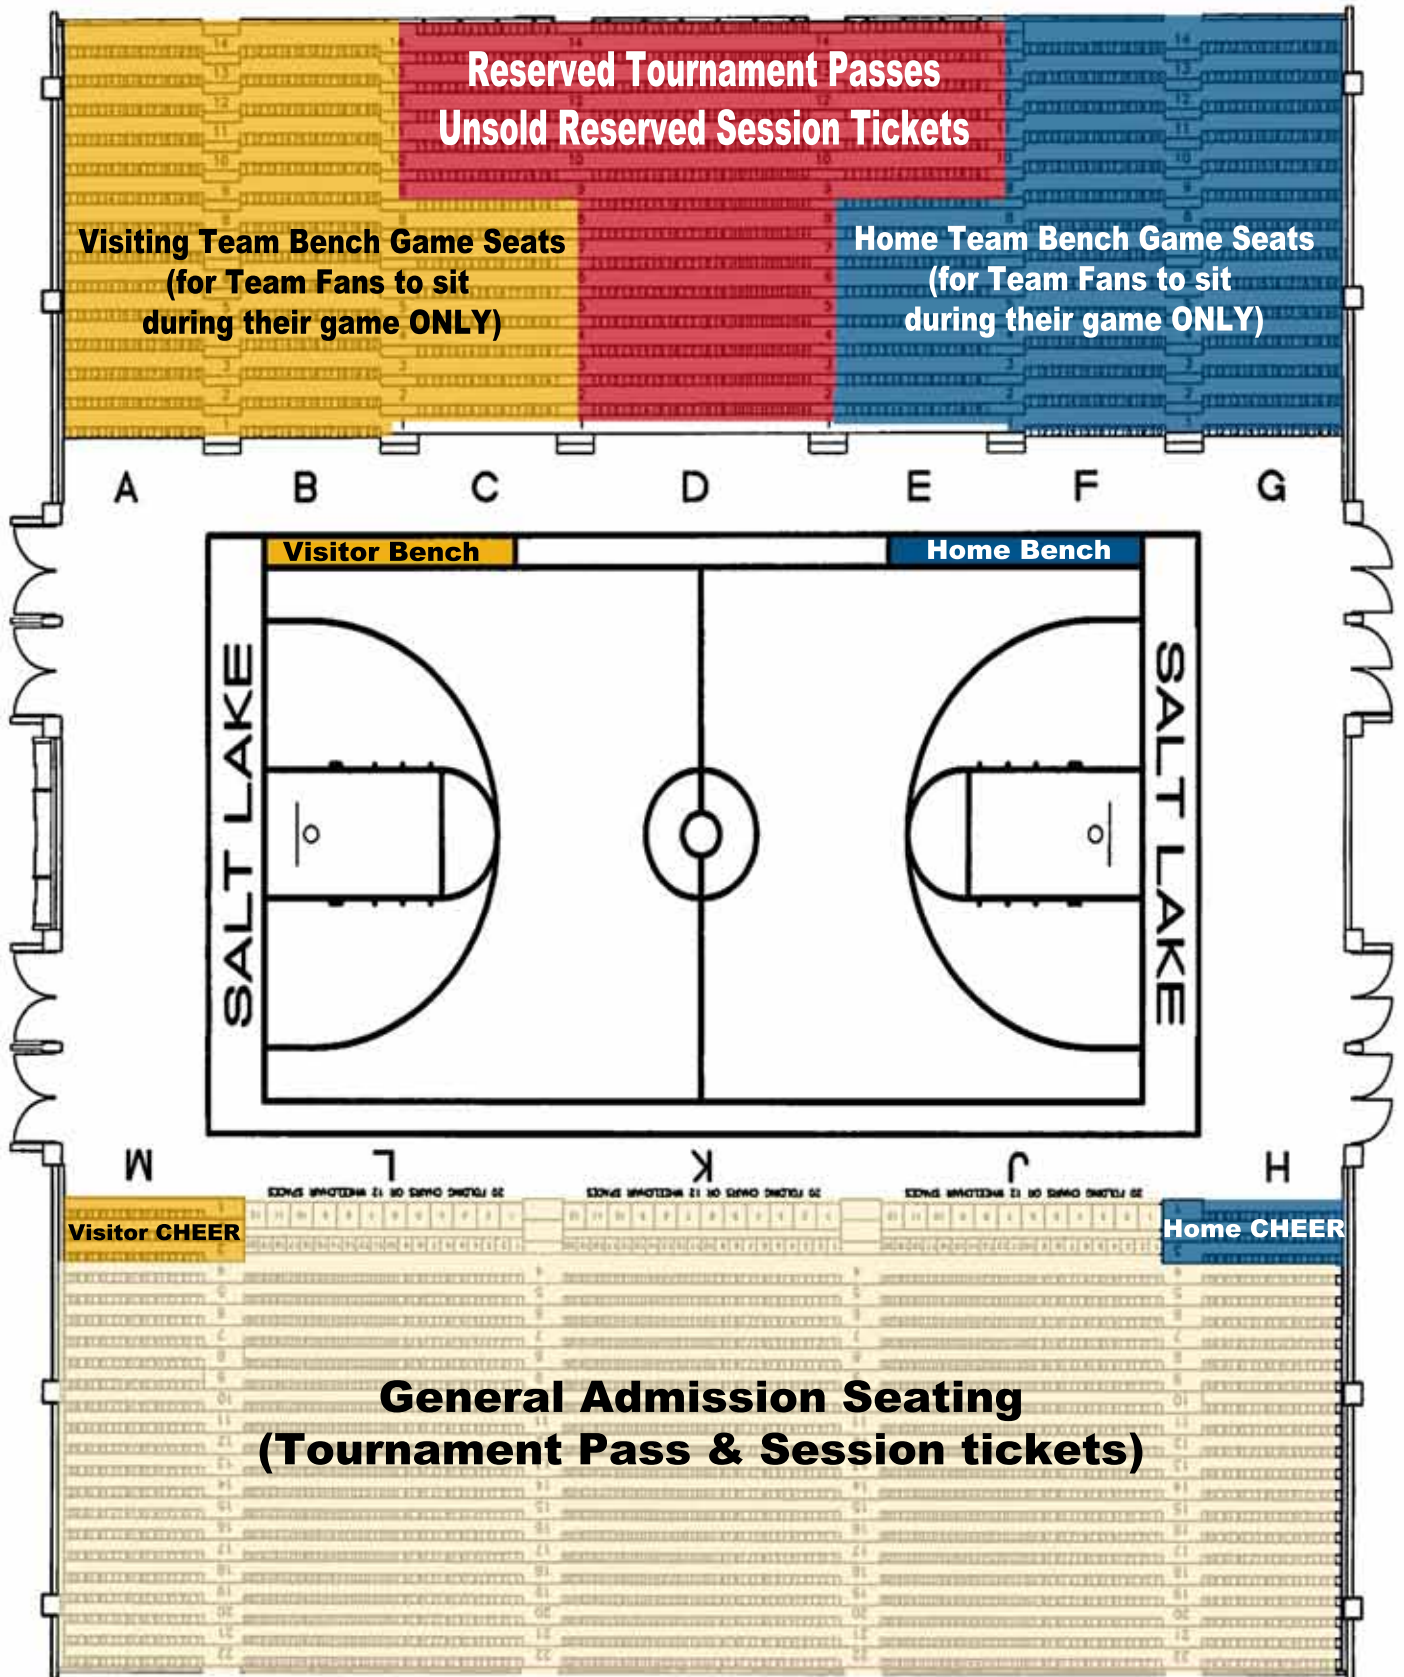

2012 REGION XVII BASKETBALL TOURNAMENT
Hosted by Salt Lake Community College

SLCC Main Floor Arena Tickets/Seating