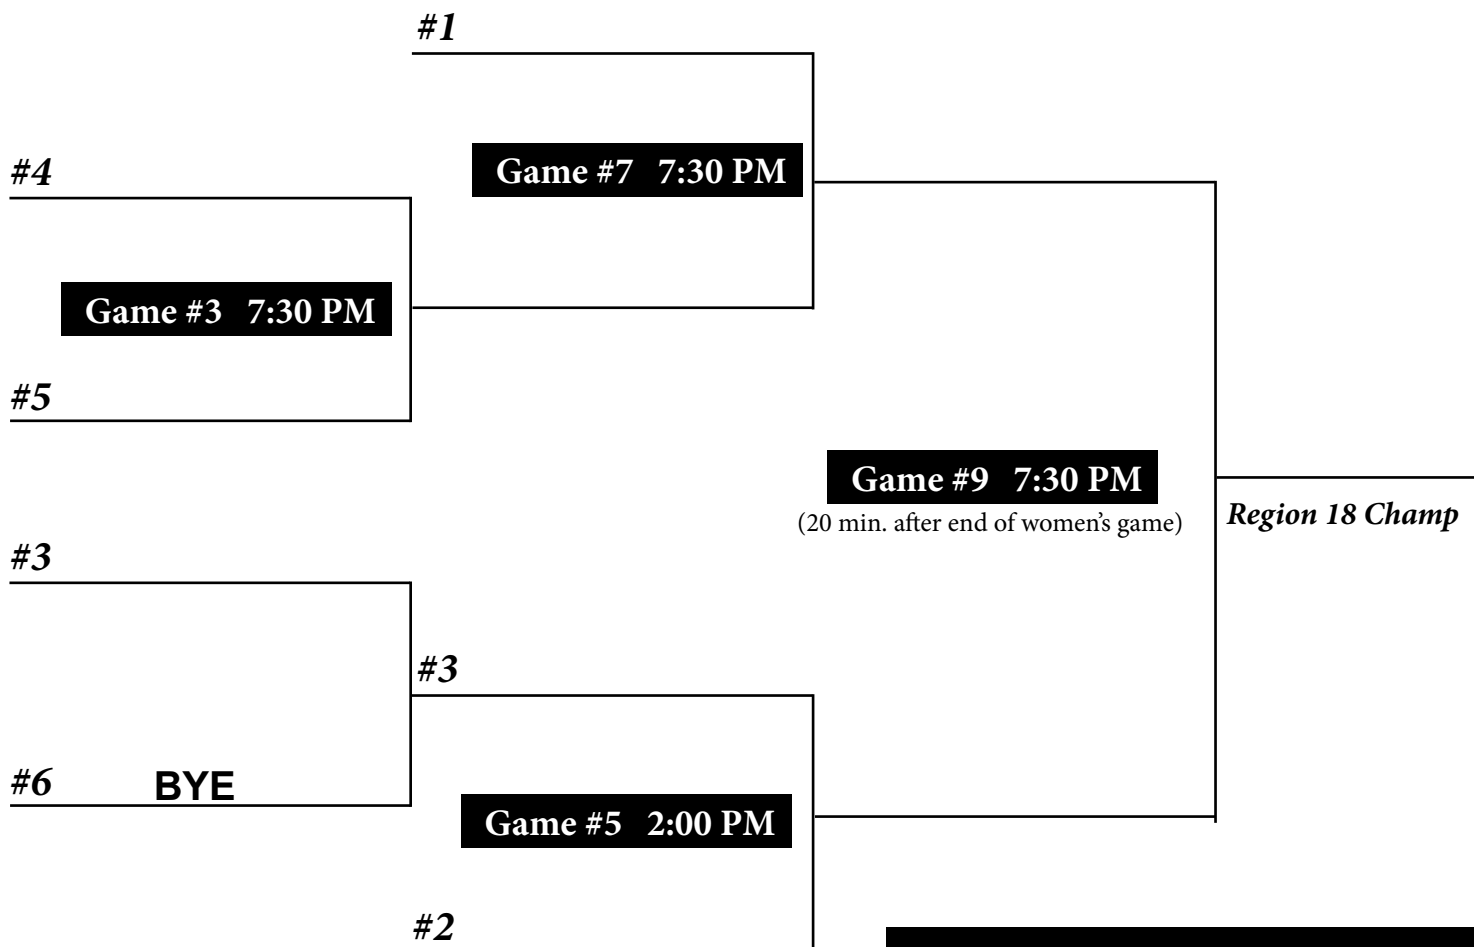

Thursday, March 8

Friday, March 9

Saturday, March 10

NOTE: Higher seed is home team all the way through the tournament and will wear light uniforms, sit on the home bench, except when the host team is playing. When the host team is playing, they will be the home team on the scoreboard, wear the light uniform, and set on the home team bench.

**2012 REGION XVIII
MEN'S BASKETBALL CHAMPIONSHIPS**
Hosted by Salt Lake Community College
Single Elimination Tournament

Thursday, March 8

Friday, March 9

Saturday, March 10

NOTE: Higher seed is home team all the way through the tournament and will wear light uniforms, sit on the home bench, except when the host team is playing. When the host team is playing, they will be the home team on the scoreboard, wear the light uniform, and set on the home team bench.