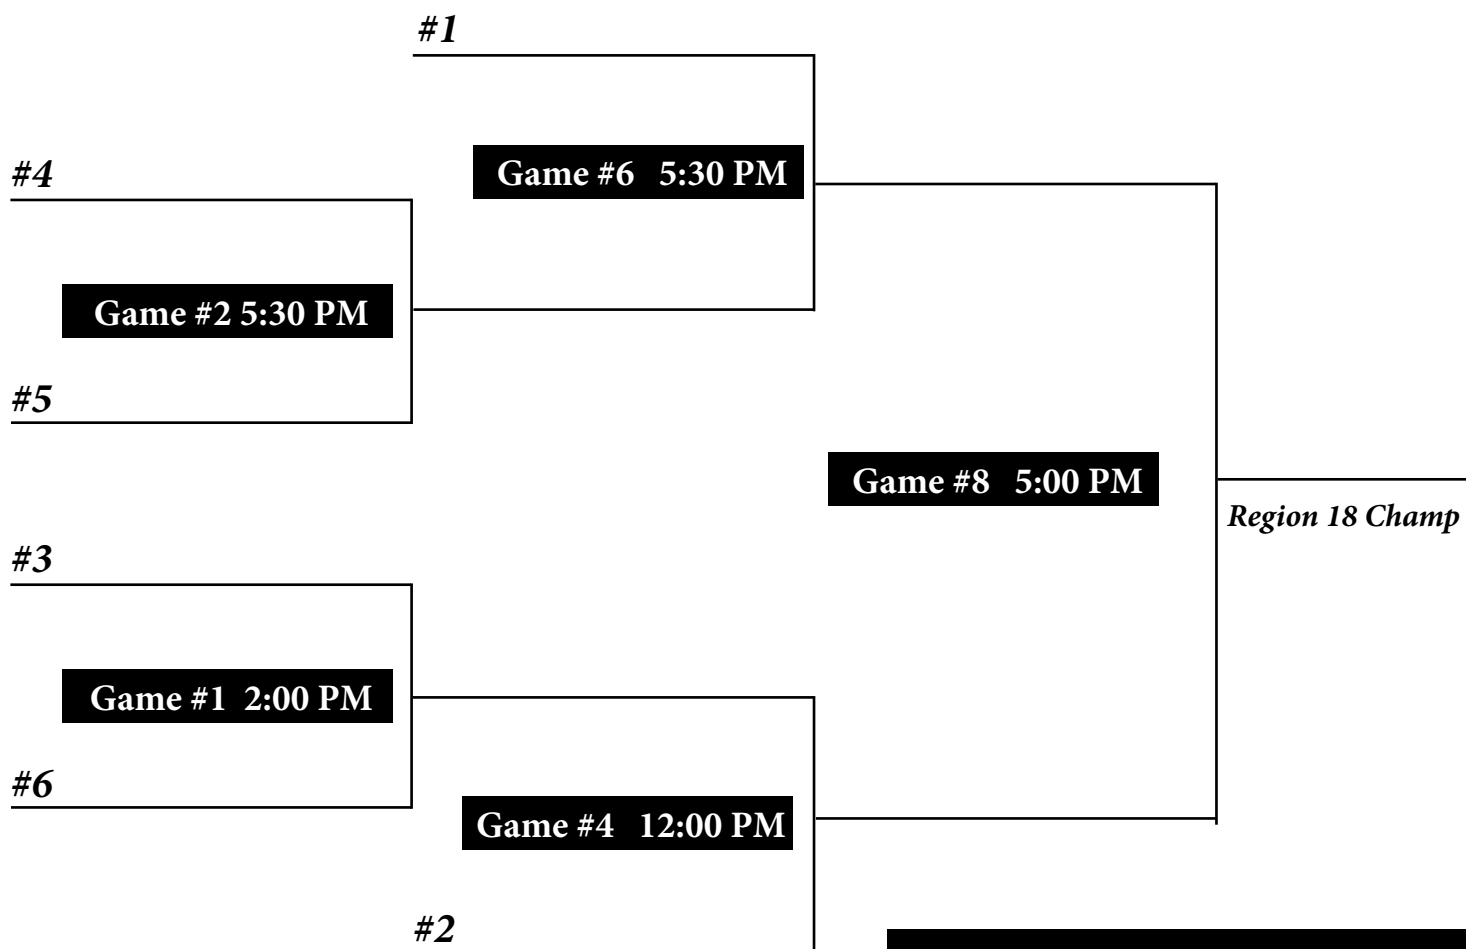

(Bleachers Across from Teams
and Balconies)

Session Tickets:

Adults	\$9.00	\$8.00	\$7.00
Students w/ID	\$8.00	\$7.00	\$6.00
Seniors 65+	\$8.00	\$7.00	\$6.00
2 and Under	\$2.00	\$1.00	FREE

Ticket booth will open a hour and a half prior to the first game of a session.

2012 REGION XVII BASKETBALL TOURNAMENT
Hosted by Salt Lake Community College

SLCC Main Floor Arena Tickets/Seating

**2012 REGION XVIII
WOMEN'S BASKETBALL CHAMPIONSHIPS**
Hosted by Salt Lake Community College
Single Elimination Tournament

Thursday, March 8

Friday, March 9

Saturday, March 10

NOTE: Higher seed is home team all the way through the tournament and will wear light uniforms, sit on the home bench, except when the host team is playing. When the host team is playing, they will be the home team on the scoreboard, wear the light uniform, and set on the home team bench.