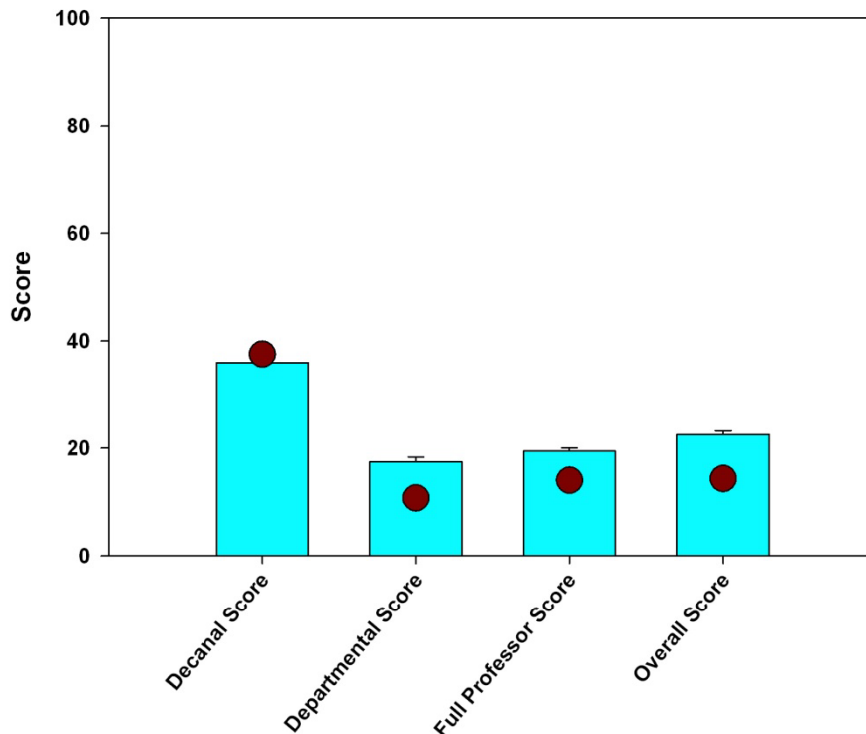

Harvard

Boston ✨ 1782

Senior Associate Deans	0
Assistant & Associate Deans	9
Department Chairs	50
Vice, Assistant, & Associate Chairs	0
Section/Division Chiefs	44
Full Professors	821

Gradecard: Harvard

Cyan bars show national mean±SEM; dark red circles show score for this institution