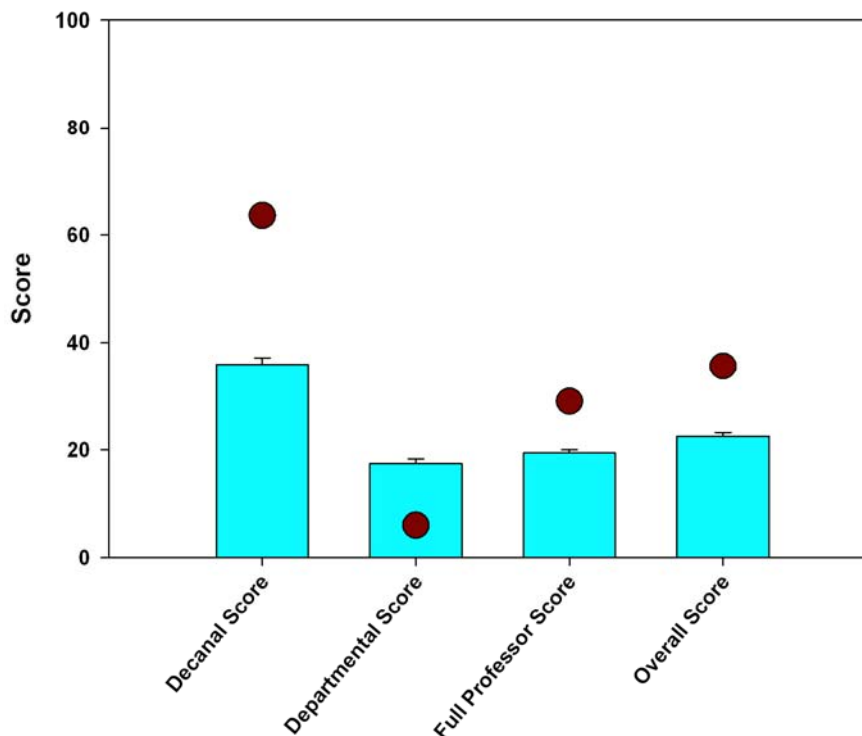

Michigan State

East Lansing ✨ 1965

| | |
|-------------------------------------|-----|
| Senior Associate Deans | 3 |
| Assistant & Associate Deans | 15 |
| Department Chairs | 14 |
| Vice, Assistant, & Associate Chairs | 7 |
| Section/Division Chiefs | 0 |
| Full Professors | 138 |

Gradecard: Michigan State

Cyan bars show national mean±SEM; dark red circles show score for this institution

AWEnow! by [Pascale H. Lane, MD](#) is licensed under a [Creative Commons Attribution 3.0 Unported License](#).