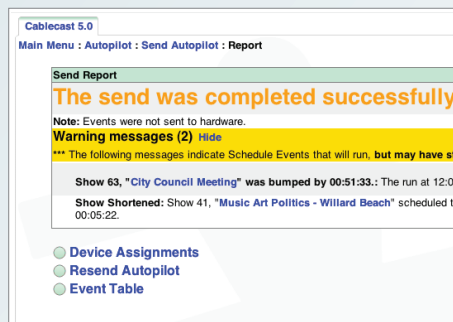

CABLECAST

THE ULTIMATE STATION AUTOMATION

Cablecast is a sophisticated television station automation system that is completely operated from a web browser. It is for organizations that want to consolidate the management and automation of their operations into a single system where your staff are never asked to enter the same information twice.

WEB-BASED LOGIN

ACCESS TO YOUR SHOW RECORDS FROM ANYWHERE

Cablecast allows you to run your station from anywhere through a web-browser. Show Records contain pertinent information about your program including name, length, show ID number, reel number, media format, and much more.

SCHEDULE

DRAG-AND-DROP INTERFACE

Cablecast's intuitive scheduler allows you to quickly search for shows and drag and drop them into a time slot. Drag groups of shows and drop them into a new time slot, paste and ripple show runs to a specific time and use keyboard shortcuts.