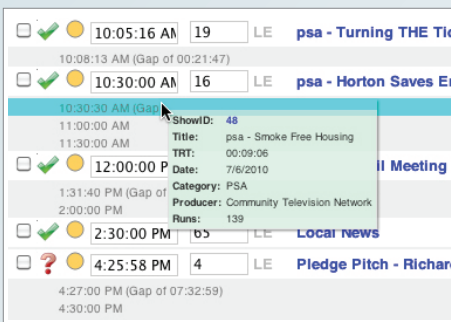

CABLECAST

THE ULTIMATE STATION AUTOMATION

Cablecast is a sophisticated television station automation system that is completely operated from a web browser. It is for organizations that want to consolidate the management and automation of their operations into a single system where your staff are never asked to enter the same information twice.

WEB-BASED LOGIN

ACCESS TO YOUR SHOW RECORDS FROM ANYWHERE

Cablecast allows you to run your station from anywhere through a web-browser. Show Records contain pertinent information about your program including name, length, show ID number, reel number, media format, and much more.

SCHEDULE

DRAG-AND-DROP INTERFACE

Cablecast's intuitive scheduler allows you to quickly search for shows and drag and drop them into a time slot. Drag groups of shows and drop them into a new time slot, paste and ripple show runs to a specific time and use keyboard shortcuts.