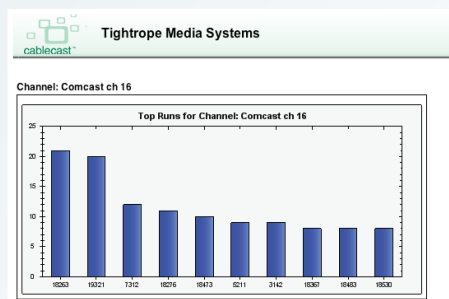

REPORTING

PIE CHARTS, GRAPHS & SPREADSHEETS

Cablecast will generate a variety of reports based on the criteria you enter. It can tell you how many times a show ran, what producers are the most active, and can breakdown show categories by percentage.