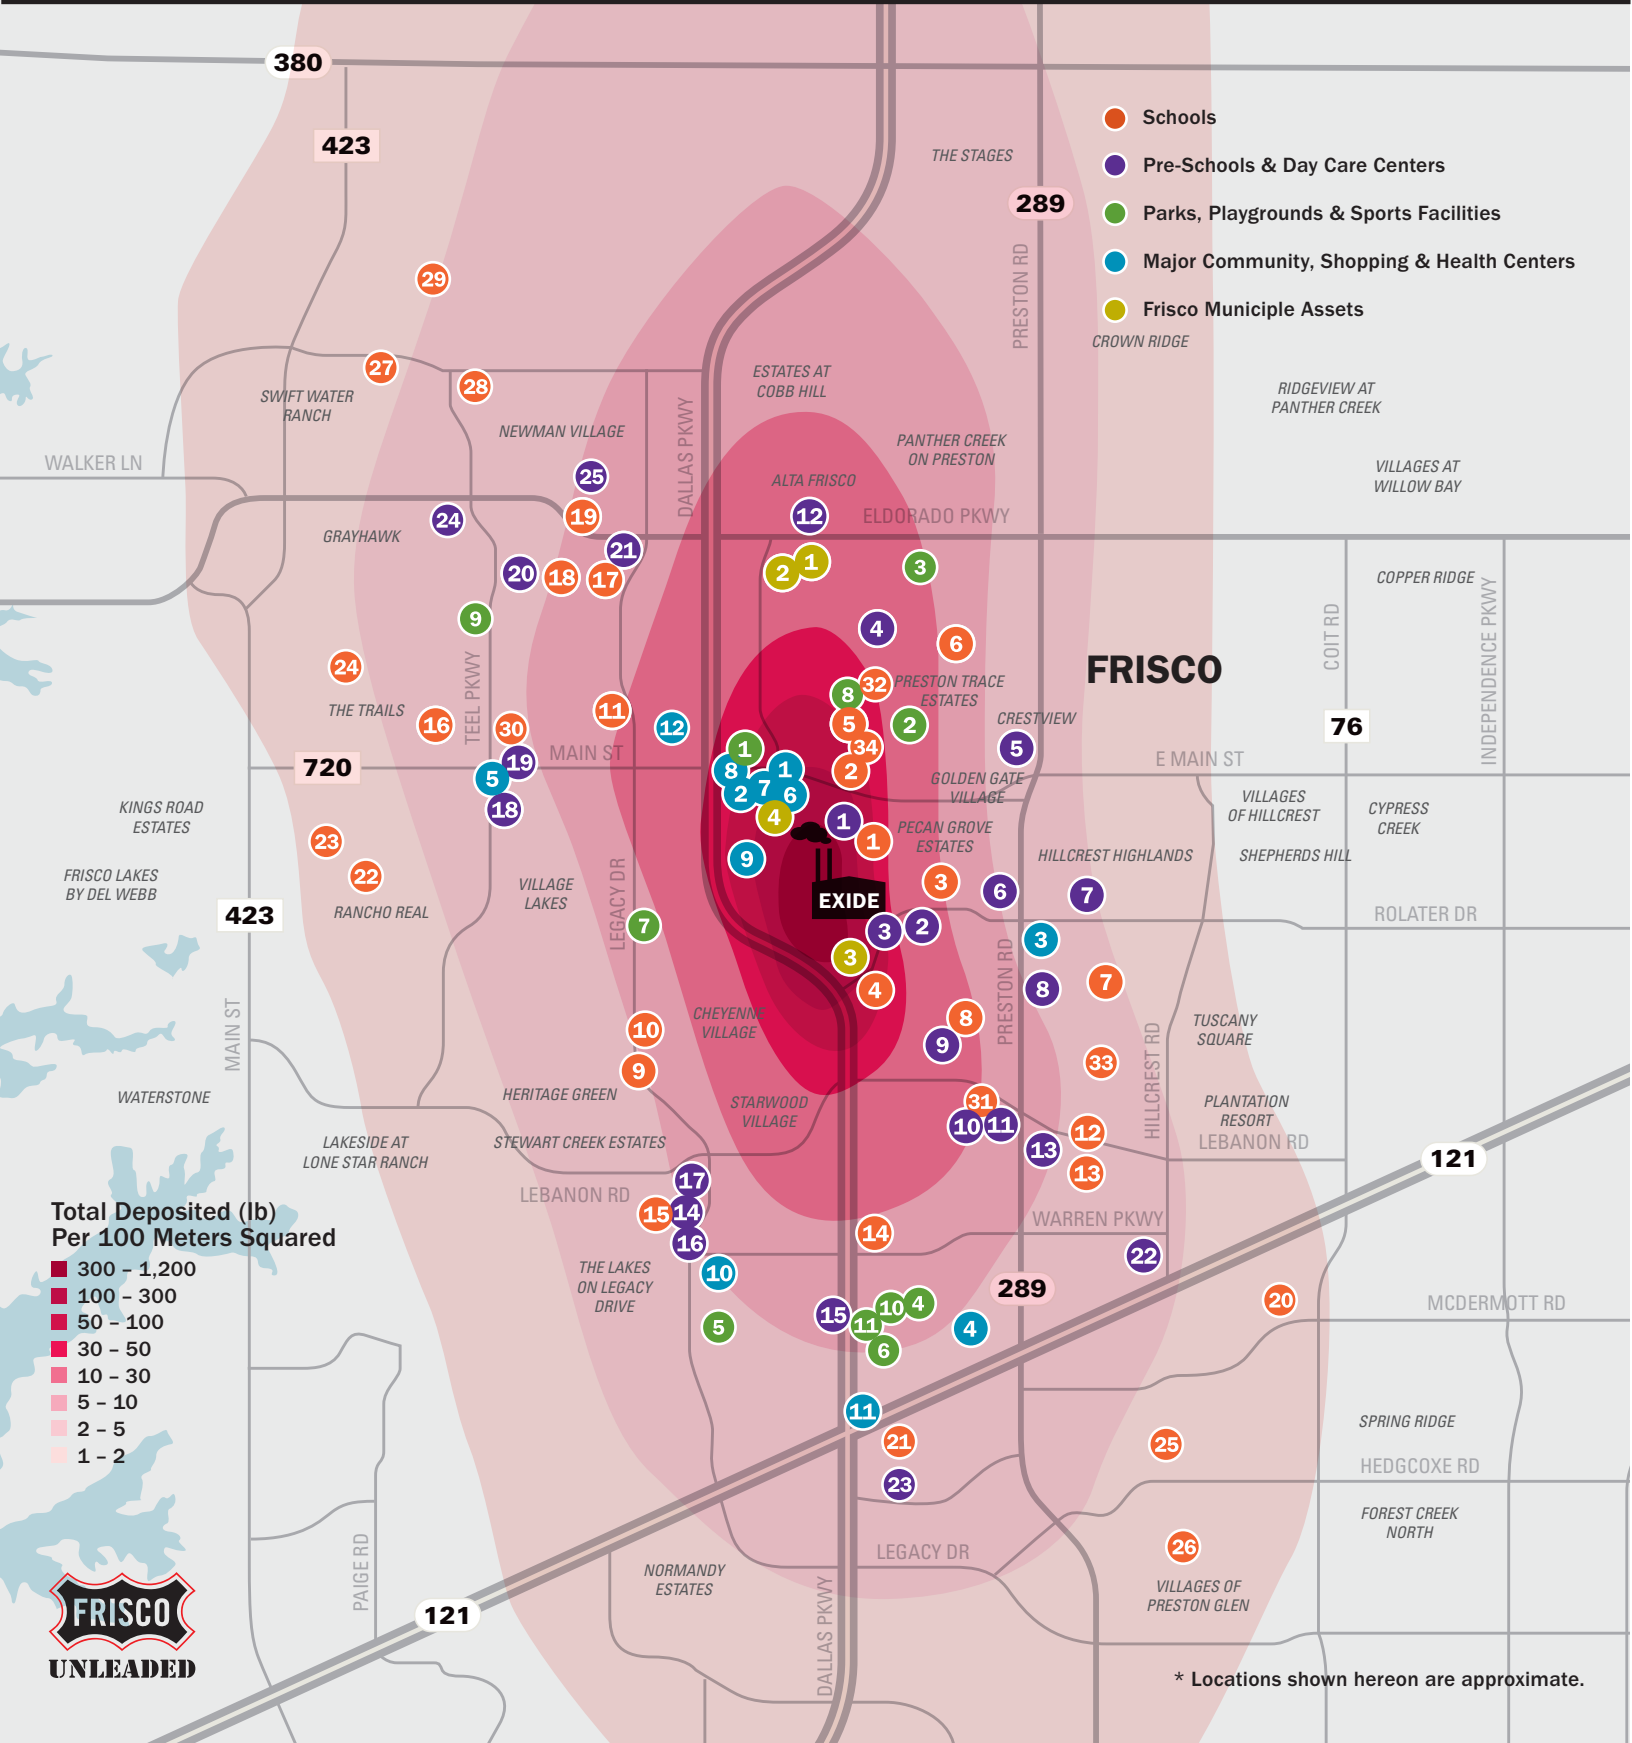

LAYERS OF LEAD IN FRISCO

Since 1964, more than 300,000 pounds — 150 standard tons — of lead air emissions have been deposited over a 114 square-mile area that covers much of Frisco and reaches into communities to the north and south.

This map was created using information from air dispersion modeling and calculations conducted by Spirit Environmental. It shows where the heaviest concentrations of airborne lead pollution from Exide's smelter have accumulated over almost 50 years of operation.

* Locations shown hereon are approximate.

LAYERS OF LEAD IN FRISCO LEGEND

SCHOOLS

- 1 Z.T. Acker Special Programs Center & Office Complex/FISD
- 2 Frisco Middle School
- 3 Bright Elementary School
- 4 Frisco High School
- 5 Staley Middle School
- 6 I. S. Rogers Elementary School
- 7 Collin College
- 8 Spears Elementary School
- 9 Allen Elementary School
- 10 Legacy Christian Academy
- 11 Carroll Elementary School
- 12 Clark Middle School
- 13 Smith Elementary School
- 14 University of Dallas at Frisco
- 15 Thomas Hicks Elementary School
- 16 Fisher Elementary School
- 17 Wakeland High School
- 18 Pink Elementary School
- 19 Griffin Middle School
- 20 Borchardt Elementary School
- 21 University of Phoenix
- 22 Pioneer Middle School
- 23 Sparks Elementary School
- 24 Corbell Elementary School
- 25 Riddle Elementary School - FISD/Plano
- 26 Haun Elementary School - PISD/Plano
- 27 Boals Elementary School
- 28 Lone Star High School
- 29 Sue Wilson Stafford Middle School
- 30 Cobb Middle School
- 31 Hunt Middle School
- 32 FISD Natatorium
- 33 FISD Administration
- 34 FISD Administrative Annex

MAJOR COMMUNITY, SHOPPING & HEALTH CENTERS

- 1 Frisco Square
- 2 City Hall & Library
- 3 Frisco Marketplace
- 4 Stonebriar Centre Shopping Center
- 5 Main Street Village
- 6 Sci-Tech Discovery Center
- 7 Frisco Heritage Museum
- 8 Frisco Farmers Market
- 9 Frisco Center for the Arts
- 10 Baylor Medical Center
- 11 Ikea
- 12 Frisco Market Center