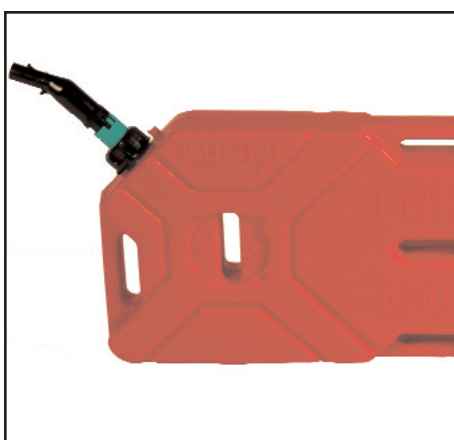

[CLICK HERE FOR RELEASE AND IMAGES](#)

Rage Powersport Black Widow Folding Ramps

Folding ramps make it easy to load and unload your ATV! Arched design provides extra clearance; serrated cross rungs offer secure traction. The ramps fold in half when not in use.

[CLICK HERE FOR RELEASE AND IMAGES](#)

Other Cool Products

Interparts Complete Axle Shafts

Bulletproof your quad! These axle shafts have fully assembled outboard and inboard joints on heavy-duty 4340 chromoly steel axle bars. Super Grip clamps keep things water tight.

[RELEASE & IMAGES](#)

Kolpin Fuel Pack

Easy fuel transport and filling! Crush proof container has molded handles and a self-venting, CARB-compliant spout with a heavy rubber gasket for spill-proof tank filling.