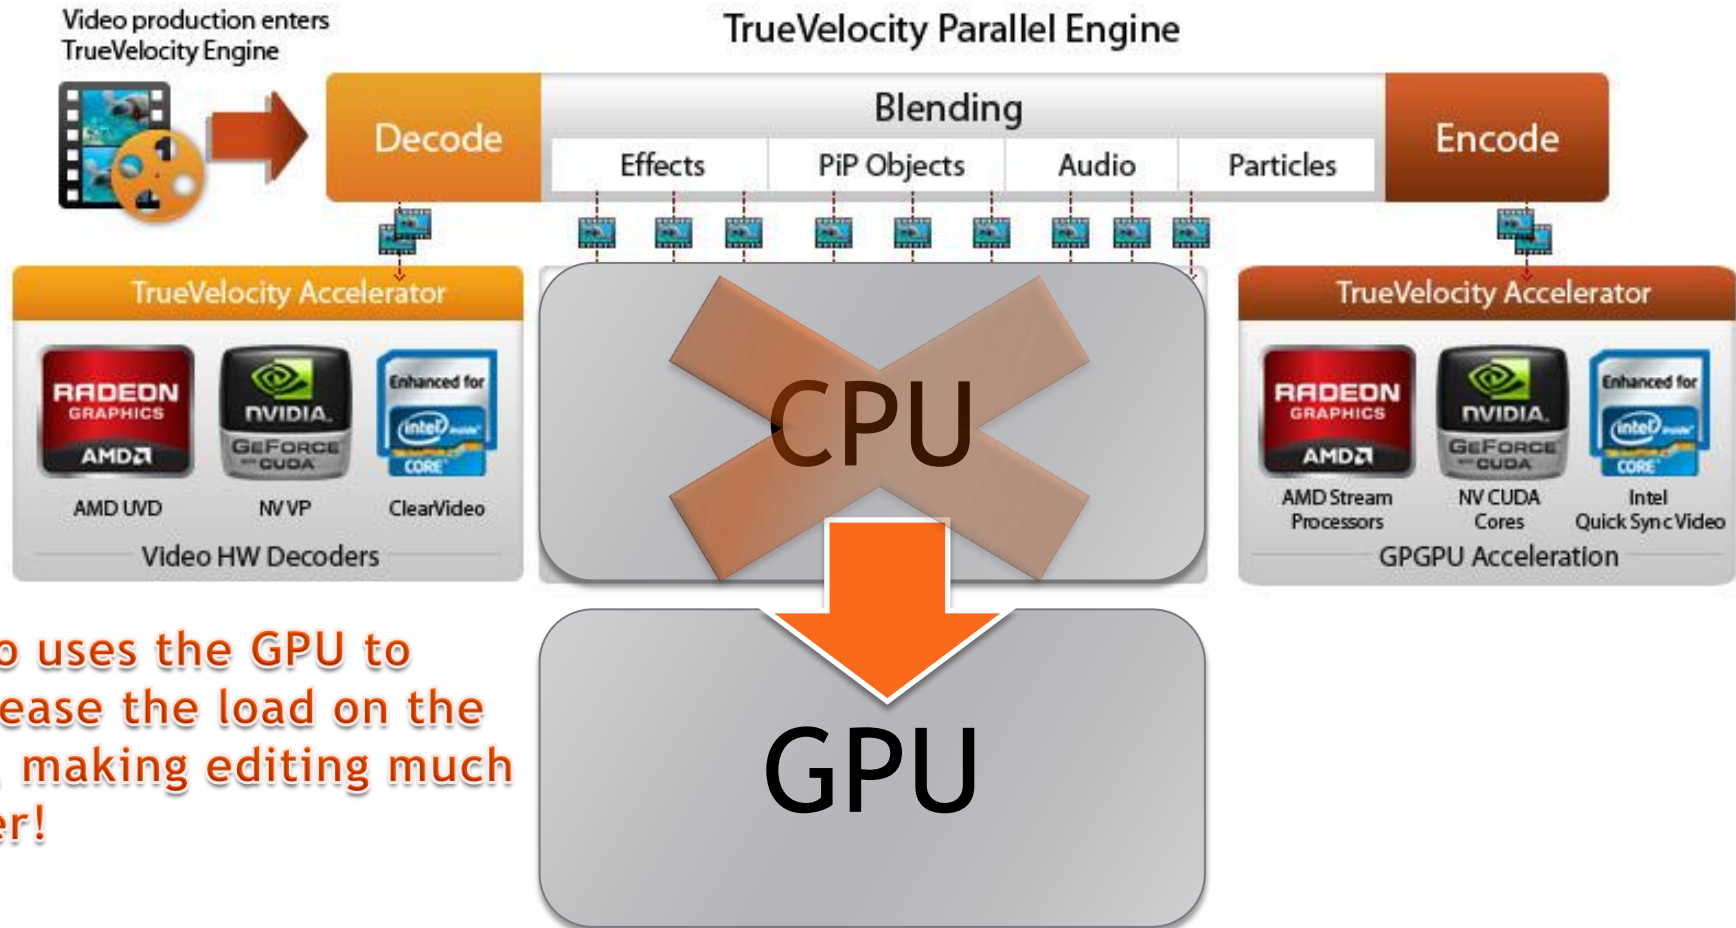

Video Editing Engine Comparison

Cyberlink TrueVelocity Engine

LoiLo uses the GPU to decrease the load on the CPU, making editing much faster!