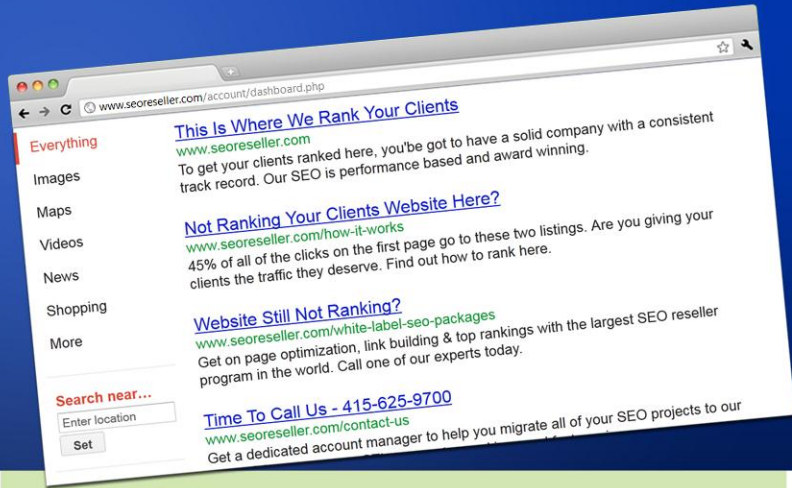

PACKAGE MATCH EXACT FULFILLMENT BRING YOUR OWN PACKAGES 30 DAY MIGRATION

1. Migration specialist

Contact a migration specialist at 415.625.9700 and we'll build a custom 30 day migration proposal for your SEO packages and reporting.