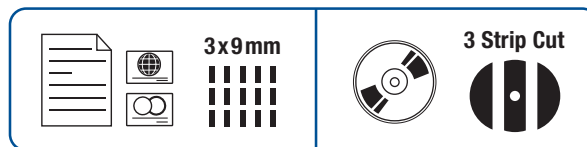

Product Features

- Auto feed tray holds up to 80 sheets of paper
- Cross-cuts paper and credit cards
- Strip cuts Blu-ray, DVD and CD discs
- Overload Protection
- Auto and Manual Reverse