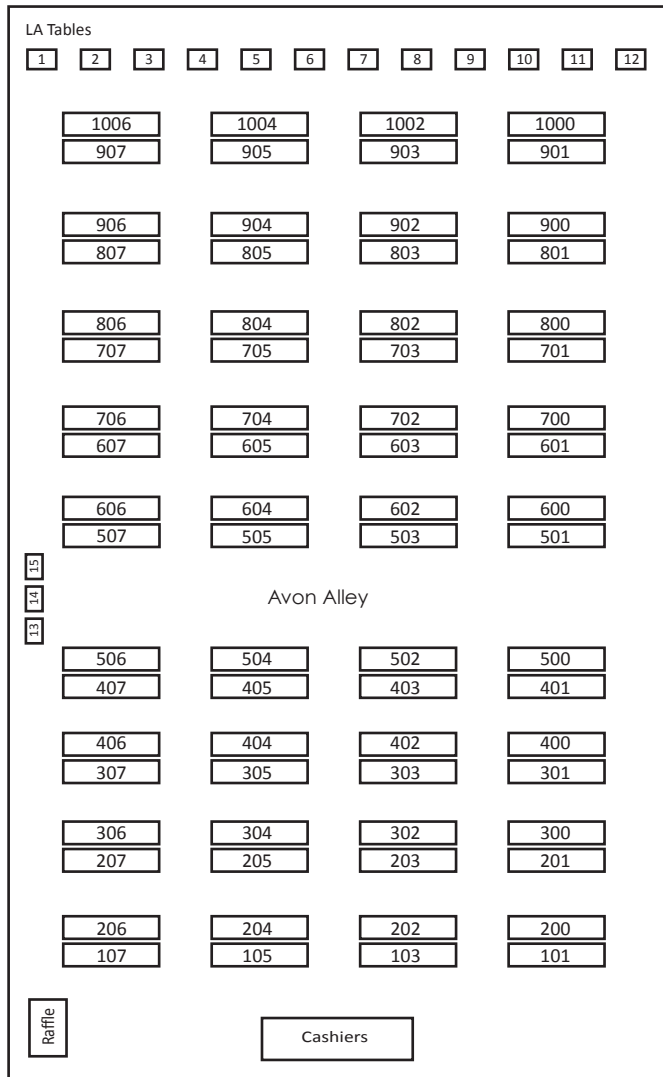

Literacy
Autographing
Map

*map not to scale

Anaheim Convention Center
3rd Floor Ballroom
Wednesday, July 25
5:00-8:00 p.m.

703 Abbey, Sparkle
300 Adair, Cherry
703 Adams, Dee J.
505 Adams, Ivy
804 Adams, Jeanne
505 Aguirre, Ann
107 Alden, Jami
706 Alexander, Cassie
LA-6 Alexander, Victoria
101 Altman, Kathy
204 Altom, Laura Marie
305 Alward, Donna
304 Amante, Julia
904 Ambrose, Starr
202 Andersen, Susan
801 Andrews, Beth
906 Andrews, Mary Kay
107 Arend, Vivian
500 Arista, Amanda
704 Arthur, Kerri
600 Ashgrove, Claire
800 Ashley, Jennifer
905 Bacio, Louisa
101 Bailey, Rachel
806 Baldwin, Kim
407 Bale, Leigh
200 Banks, Leanne
1002 Banks, Maya
802 Barrett, Elisabeth
202 Bayley-Burke, Jenna
301 Becker, Anne Marie
906 Beckett, Tina
103 Bell, Donnell Ann
206 Bell, Shelly
300 Benjamin, Meg
1000 Bennett, Jenn
400 Berkley, Shea
502 Bernard, Jennifer
1004 Bird, Joan
407 Blain, Terry
303 Blair, Sandy
504 Blake, Toni
904 Blayne, Mary
204 Bliss, Karina
403 Bourne, Joanna
702 Brady, Kira
304 Bray-Weber, Jennifer
805 Brennan, Allison
600 Brewer, Rogenna
903 Brice, Dee
603 Brisbin, Terri
200 Brockmann, Suzanne
706 Broday, Linda
101 Brooks, Cheryl
305 Brown, Carolyn
802 Brownley, Margaret
806 Brux, Boone
606 Burnard, Marcella
406 Burrowes, Grace
107 Burrows, Annie
306 Burton, Dominique
807 Burton, Jaci
307 Bury, Britt
901 Butler, Christy