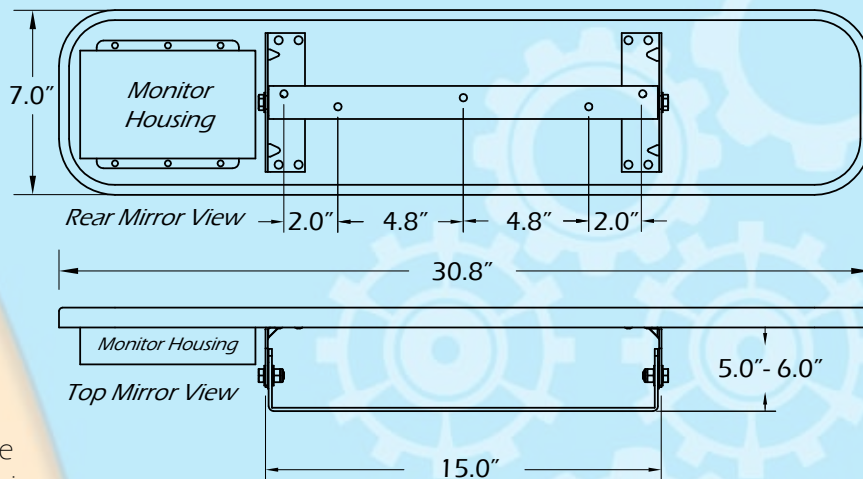

MONITOR P/N: STSM630

Screen Size Diagonal	7"
Resolution (Pixels)	800 x 480
Brightness	1500 cd/m2
Screen Ratio	16:9
Power Supply	12 Vdc
Max. No. of Cameras	2
Shock Rating	100g
Vibration Rating	15g
Working Temp. °F (°C)	-14 to °140 (-10 to °60)

CAMERA P/N: STSC109

Pixels	720 x 480
Resolution (Diagonal)	420
Field Of Vision	150°
Illumination	0.5 Lux
Waterproof Grade	IP67
Nominal Voltage	DC 12V
Working Temp. °F (°C)	-14 to °140 (-10 to °60)

HARNESS P/N: STSH341

65' Harness

Mirror Dimensions: 630

*Optional sizes for 530 (6" x 16") and 1030 (10" x 30") mirrors are available.

P/N: STSK6630 Full Mirror View
(Camera View Off)

P/N: STSC109 High Mount
Rear View Backup Camera