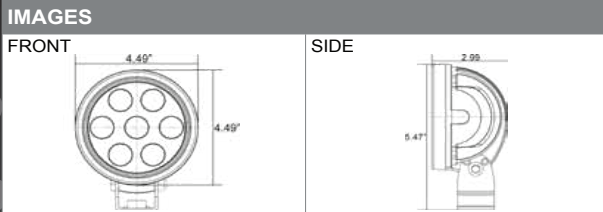

FIRETECH

BY HIZ LED LIGHTING

FireTech Work Light by HiViz LEDs

SPECIFICATIONS	
WARRANTY	Industry's only: LIFETIME
AVAILABLE HOUSING COLOR	Black or White
AVAILABLE BEAM PATTERNS	10°, 25°, 40°, 60°, 30°/65°
LUMENS (1500mA)	3,451 Lm
WATTAGE	35
WEIGHT	2.65 Lbs
LED LIFESPAN	50,000 Hours

TECHNICAL DETAILS	
DIMENSIONS	4.49" x 4.49" x 2.99"
OPTIC PURITY	90%
DRIVEN AT	90%
INPUT VOLTAGE	9-32V DC
AMP DRAW (12V)	2.9A
IP RATING	IP-68
VIBRATION RATING	15.6 G _{rms}
OPERATING TEMP	-40 Celsius ~ +80 Celsius

- ADDED FEATURES
- Available Accessories: Perch Mount & Handle
 - Weatherproof Deutsch Connector
 - Die-Cast Aluminum Housing
 - Polycarbonate Lens
 - Patent Pending

PART #	FT-WL410	FT-WL440	FT-WL460
BEAM	10° Narrow	40° Wide	60° Extra Wide