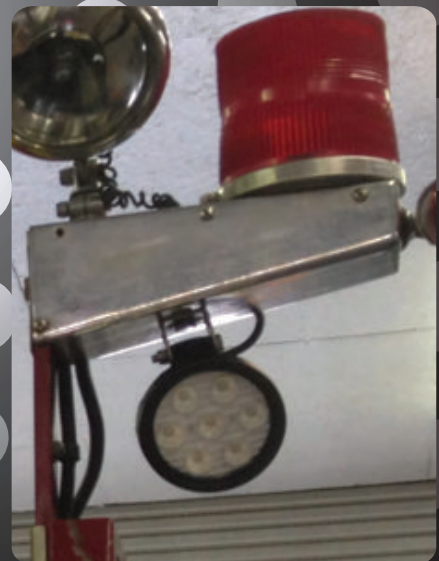

FIRETECH

BY HIZ LED LIGHTING

FireTech Work Light by HiViz LEDs

SPECIFICATIONS	
WARRANTY	Industry's only: LIFETIME
AVAILABLE HOUSING COLOR	Black or White
AVAILABLE BEAM PATTERNS	10°, 25°, 40°, 60°, 30°/65°
LUMENS (1500mA)	3,451 Lm
WATTAGE	35
WEIGHT	2.65 Lbs
LED LIFESPAN	50,000 Hours

TECHNICAL DETAILS	
DIMENSIONS	4.49" x 4.49" x 2.99"
OPTIC PURITY	90%
DRIVEN AT	90%
INPUT VOLTAGE	9-32V DC
AMP DRAW (12V)	2.9A
IP RATING	IP-68
VIBRATION RATING	15.6 G _{rms}
OPERATING TEMP	-40 Celsius ~ +80 Celsius

- ADDED FEATURES
- Available Accessories: Perch Mount & Handle
 - Weatherproof Deutsch Connector
 - Die-Cast Aluminum Housing
 - Polycarbonate Lens
 - Patent Pending

PART #	FT-WL410	FT-WL440	FT-WL460
BEAM	10° Narrow	40° Wide	60° Extra Wide

* Add W to end of part number to denote white housing

3,451 Lumens - Configurable Optics
- 330w halogen equivalent -

INDUSTRY
LEADING
LT
LIFETIME
WARRANTY

Contact your local FireTech Solutions dealer for more information!