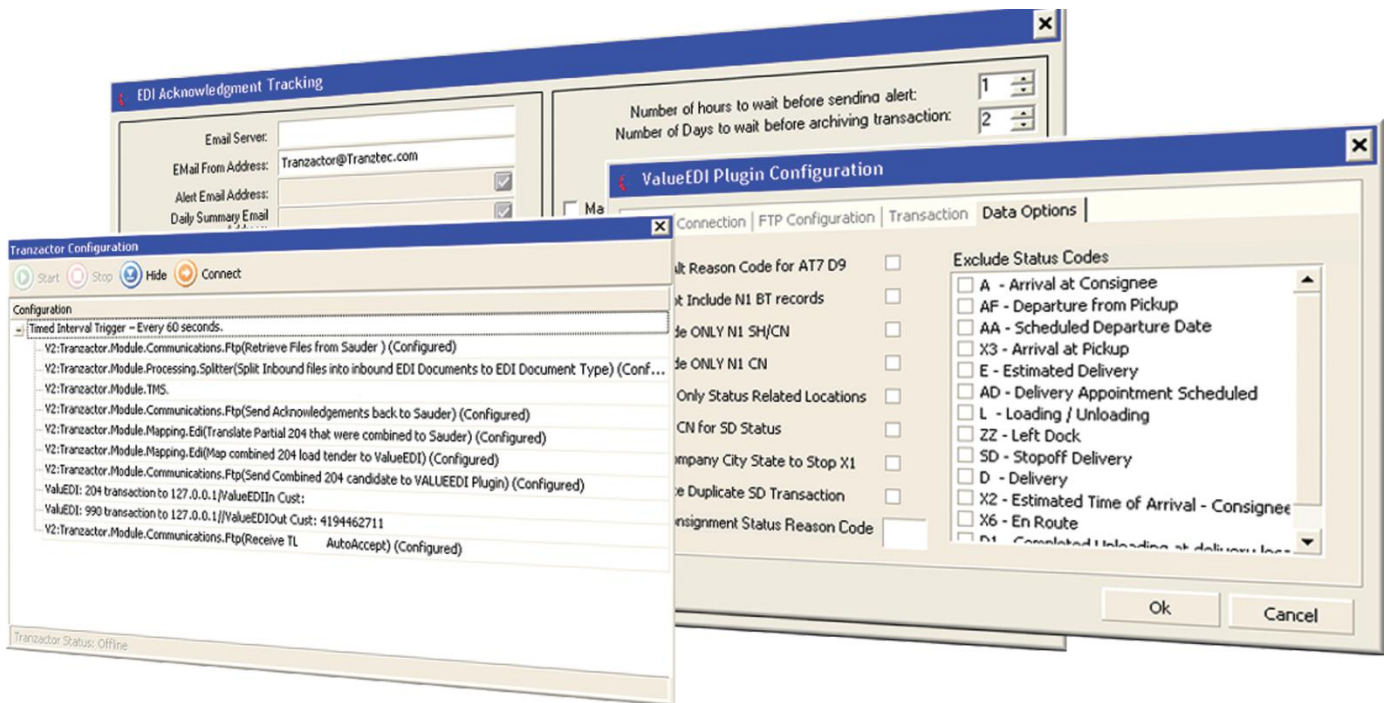

# Tranzactor™

EDI Solved

**Eliminate the recurring EDI fees!**  
Translate EDI into ROI

With Tranzactor™ you can process EDI using direct FTP or AS2 communications through your existing internet connection and thus retain your cost savings for data-entry, billing, and customer service. By eliminating the VAN (Value Added Network) and sending your documents direct to your customer you **save yourself thousands of dollars per month in fees**. You can send or receive as much data as you need without any additional transaction or communication costs.