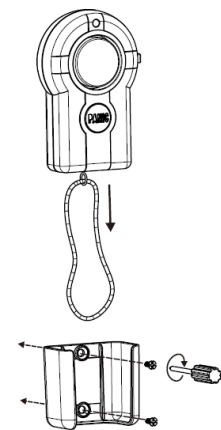

EASY WALL MOUNT INSTALLATION

For additional information,
please visit
www.HelpCord.com

Vigilant PPS
A division of
Blaze Your Own Path,
Inc.
7760 France Avenue South
11th Floor, Suite # 1109
Minneapolis, MN 55435
USA
952.886.7404 Direct Dial
952.886.7501 Fax
www.vigilantpps.com