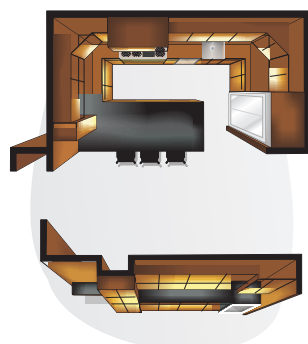

PHOTOGRAPHER: STEVEN PAUL WHITSITT