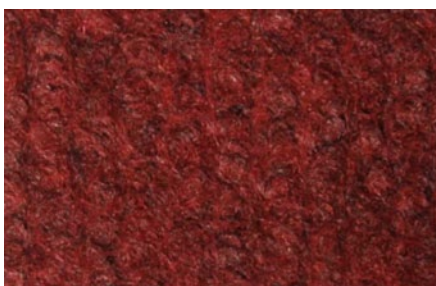

CORD CARPETS

REGENCY

Production Type: NEEDLE PUNCH CORD CARPET
Nominal Roll Length: 50 metres
Width: 4 metres standard, 2 metres by request
Backing: Resine backed only

All colours supplied resine rolled outside.

The Regency cord carpet range is a lightweight, resine backed carpet available in 22 colours. Regency is an ideal

range to use as marquee carpet as it is cost effective, easy to lay and offers a great finish to any marquee.

Please contact us for product specific fire rating information.

Please note: Whilst we have made every effort to ensure colour accuracy on this PDF, variances in monitors, graphics cards and the floor covering manufacturing process, mean actual colours may vary. The colours shown here should be used as a guide only.

Burgundy

For more information from CTN Exhibitions:

Tel: 01952 680423, Email: sales@ctn-uk.com or visit our website at: www.ctn-uk.com

For more information from One Up Display Service:

Tel: 020 7639 4620, Email: sales@oneup.org or visit our website at: www.oneup.org