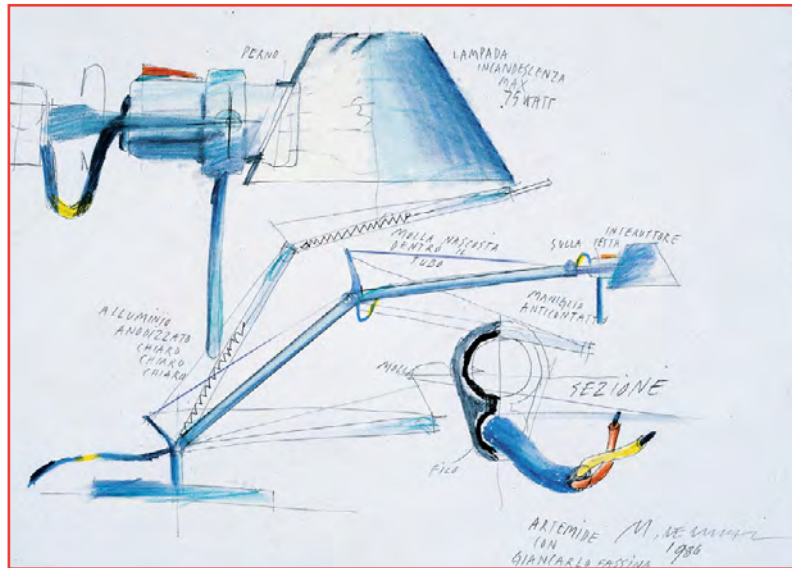

Back to 1986...the first sketches of Tolomeo