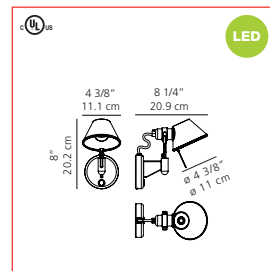

Tolomeo MICRO WALL SPOT

Price $270 - $435
SALE $203 - $326

incandescent source
1x60W (E26/G16 1/2)

LED source
4 LEDs/8W supplied Tolomeo LED 3000K
LED CRI = 80
LED Life = 50,000 hours

aluminum