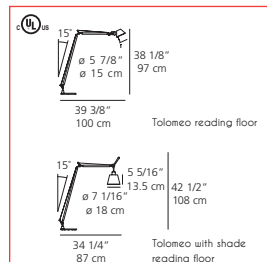

Tolomeo READING FLOOR aluminum diffuser or shade

Price $500 - $635
SALE $375 - $476

Incandescent source (aluminum)
1x100W (E26/A19)

Incandescent source (parchment or fiber shade)
1x75W (E26/A19)

aluminum

parchment

fiber

available with aluminum or black body
(shade version available with aluminum
body only)