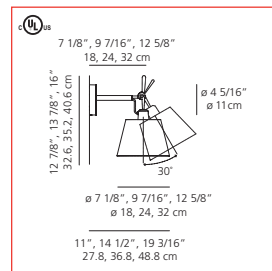

Tolomeo 7-10-12 WALL SHADE

Price $415 - $545
SALE $311 - $409

incandescent source
1x60/100/150W (E26/A19-E26/A21)

fluorescent source
1x13/18W (CX24q-1/T4-CX24q-2/T4)

parchment

fiber

available with aluminum body