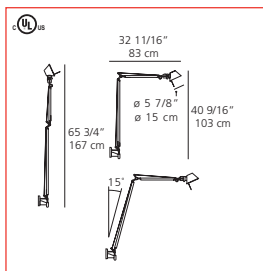

Tolomeo MAXI WALL

Price $395 - $405
SALE $296 - $304

Incandescent source
1x100W (E26/A19)

available with aluminum or black body