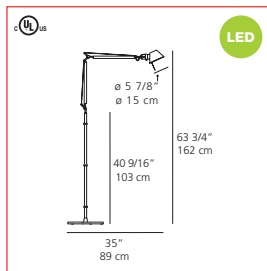

Tolomeo CLASSIC FLOOR

Price $700 - $1,100
SALE $525 - $825

Incandescent source
1x100W (E26/A19)

LED source
5 LEDs/10W supplied LED CRI = 80
LED MWL source LED Life = 50,000 hours
10 LEDs/15W supplied Tolomeo LED 3000K

aluminum

finish applies to base, stem and body
(price range does not reflect other body
finishes, inquire with sales representative)