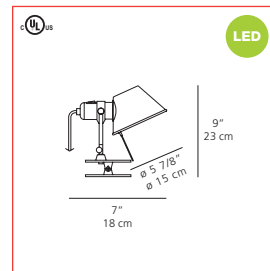

Tolomeo CLIP SPOT

Price $165 - $380
SALE $124 - $285

incandescent source
1x100W (E26/A19)

LED source
5 LEDs/10W supplied Tolomeo LED 3000K
LED CRI = 80
LED Life = 50,000 hours

aluminum