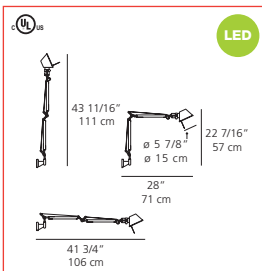

Tolomeo MINI WALL

Price $295 - $740
SALE $221 - $555

LED

Incandescent source
1x100W (E26/A19)

LED source
5 LEDs/10W supplied LED CRI = 80
LED MWL source LED Life = 50,000 hours
10 LEDs/15W supplied Tolomeo LED 3000K

finish applies to shade and body