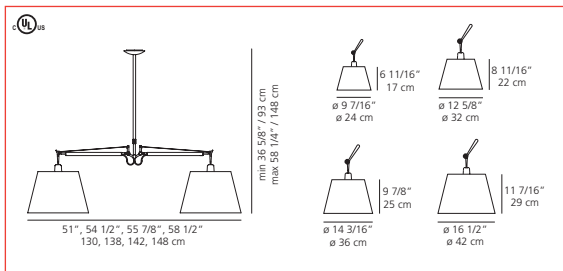

Tolomeo DOUBLE SHADE SUSPENSION

Price $1,155 - $1,545
SALE $866 - $1,159

incandescent source
2x100 (E26/A19) 2x150W (E26/G40)

fluorescent source
2x13 (GX24q-1/T4) 2x18W (GX24q-2/T4)

parchment

fiber

black fabric

available with aluminum body