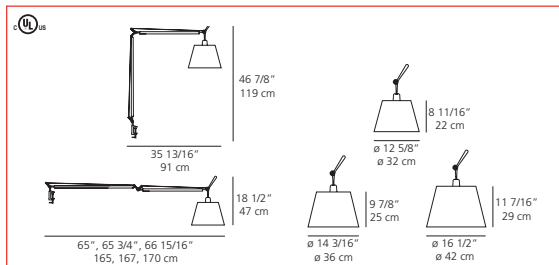

Tolomeo MEGA CLAMP

Price $615 - $730
SALE $461 - $548

Incandescent source
1x150W (E26/G40)

halogen source
1x150W (E26/T10 dbl. env.)

available with aluminum body
(price range does not reflect black body option, inquire with sales representative)