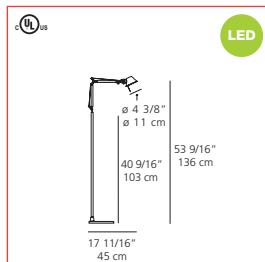

Tolomeo MICRO FLOOR

Price $535 - $620
SALE $401 - $465

Incandescent source
1x60W (E12/C16 1/2)

LED source LED CRI = 80
4 LEDs/8W supplied LED Life = 50,000 hours
Tolomeo LED 3000K

aluminum

finish applies to base, stem and body
(price range does not reflect other body
finishes, inquire with sales representative)