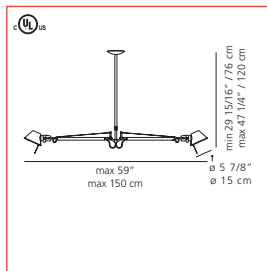

Tolomeo DOUBLE SUSP.

Price $720
SALE $540

incandescent source
2x100W (E26/A19)

aluminum

available with aluminum body