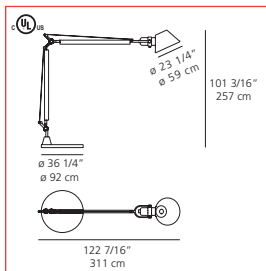

Tolomeo XXL OUTDOOR

Price $15,530

SALE $11,648

fluorescent source
2x57W (GX24q-5/T4)

aluminum

available with aluminum body

www.artemide.us/iconiccollection

Artemide®

November 15th through December 31st, 2012

Tolomeo

THE ICONIC COLLECTION

design by

Michele De Lucchi & Giancarlo Piretti

Promotion is valid for finished products, not for replacement parts or components.