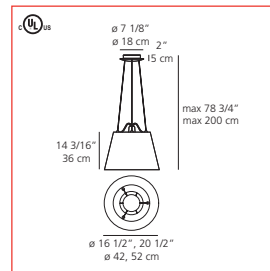

Tolomeo MEGA SUSP.

Price $570 - $800
SALE $428 - $600

incandescent source
1x150W (E26/G21-E26/G40)

fluorescent source
1x26W (GX24q-3/T4)

parchment

fiber

black fabric

available with aluminum body