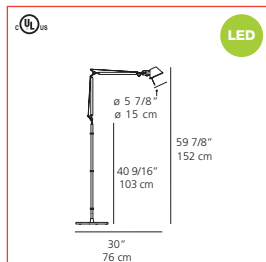

Tolomeo MINI FLOOR

Price $690 - $1,085
SALE $518 - $814

Incandescent source
1x100W (E26/A19)

LED source
5 LEDs/10W supplied LED CRI = 80
LED MWL source LED Life = 50,000 hours
10 LEDs/15W supplied Tolomeo LED 3000K

aluminum

finish applies to base, stem and body
(price range does not reflect other body
finishes, inquire with sales representative)