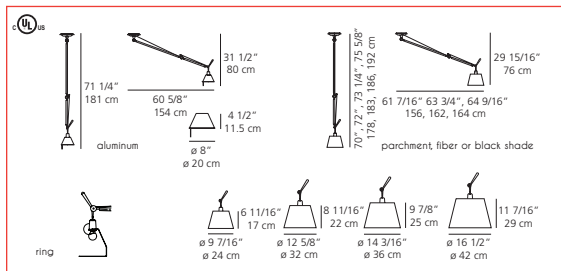

Tolomeo OFF-CENTER SUSPENSION

Price $755 - $1,005
SALE $566 - $754

incandescent source
2x100 (E26/A19)

fluorescent source
1x13 (GX24q-1/T4) 1x18W (GX24q-2/T4)

aluminum

parchment

fiber

black fabric

available with aluminum body