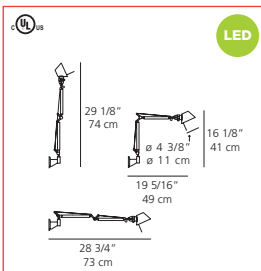

Tolomeo MICRO WALL

Price $300 - $415
SALE $225 - $311

LED

Incandescent source
1x60W (E12/C16 1/2)

LED source LED CRI = 80
4 LEDs/8W supplied LED Life = 50,000 hours
Tolomeo LED 3000K

finish applies to shade and body