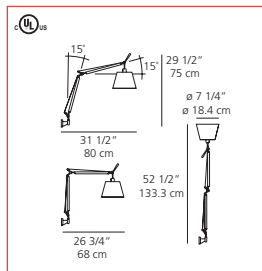

Tolomeo w/SHADE WALL

Price $365 - $495
SALE $274 - $371

Incandescent source
1x75W (E26/A19)

fluorescent source
1x13W (GX24q-1/T4)

available with aluminum body