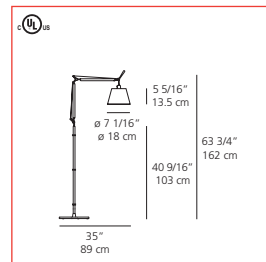

Tolomeo w/SHADE FLOOR

Price $740 - $780
SALE $555 - $585

Incandescent source
1x75W (E26/A19)

parchment

fiber

available with aluminum body