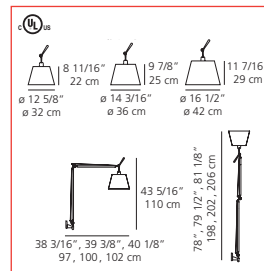

Tolomeo MEGA WALL

Price $650 - $890
SALE $488 - $668

Incandescent source
1x150W (E26/G40)

halogen source
1x150W (E26/T10 dbl. env)

available with aluminum or black body