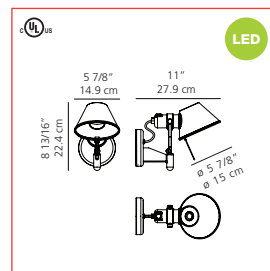

Tolomeo CLASSIC WALL SPOT

Price $190 - $415
SALE $143 - $311

incandescent source
1x100W (E26/A19)

LED source
5 LEDs/10W supplied Tolomeo LED 3000K
LED CRI = 80
LED Life = 50,000 hours

aluminum