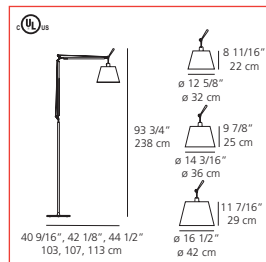

## Tolomeo MEGA FLOOR

Price \$1,015 - \$1,360  
**SALE \$761 - \$1,020**

Incandescent source  
 1x150W (E26/C40)

halogen source  
 1x150W (E26/T10 dbl. env)

parchment

fiber

black fabric

available with aluminum or black body