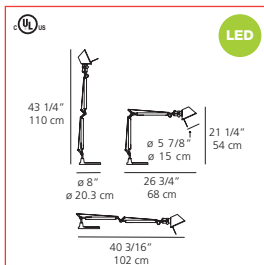

Tolomeo MINI TABLE

Price $290 - $810
SALE $218 - $608

Incandescent source
1x100W (E26/A19)

LED source
5 LEDs/10W supplied
LED CRI = 80
LED Life = 50,000 hours

LED MWL source
10 LEDs/15W supplied
Tolomeo LED 3000K

finish applies to shade and body