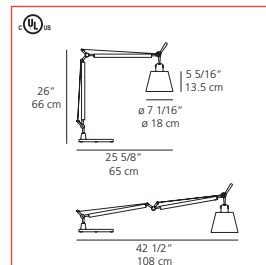

Tolomeo w/SHADE TABLE

Price $360 - $565
SALE $270 - $424

Incandescent source
1x75W (E26/A19)

fluorescent source
1x13W (GX24q-1/T4)

available with aluminum body