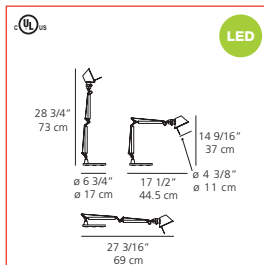

Tolomeo MICRO TABLE

Price $295 - $415
SALE $221 - $311

Incandescent source
1x60W (E12/G16 1/2)

LED source
4 LEDs/8W supplied
LED CRI = 80
LED Life = 50,000 hours
Tolomeo LED 3000K