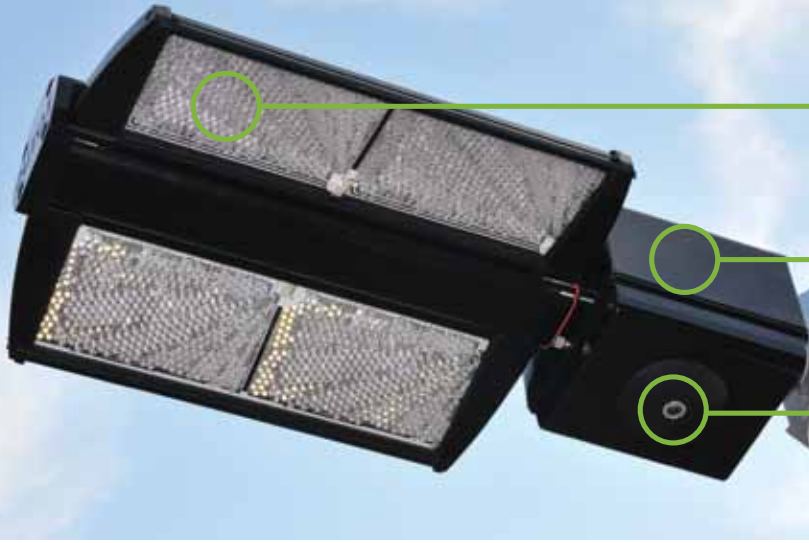

LIGHTING

COMMUNICATION

SURVEILLANCE

TOTUS TECHNOLOGY

Energy Saving LED Lighting, Emergency Two-Way Communications, Sensor Technologies and IP Video Surveillance. There are no comparable all-in-one solution today. Many different products must be field integrated to produce a similar capability. The key security concerns are addressed with one simple to install and low cost solution.

- TOTUS Security Platforms™ provide up to 70% energy savings versus legacy streetlights through the use of improved LED technology.
- TOTUS Security Platforms™ awarded as “Security’s Best” by ASIS Accolades and received “Top Innovative Technology Honor” from Security Sales and Integration.

www.totus-solutions.com