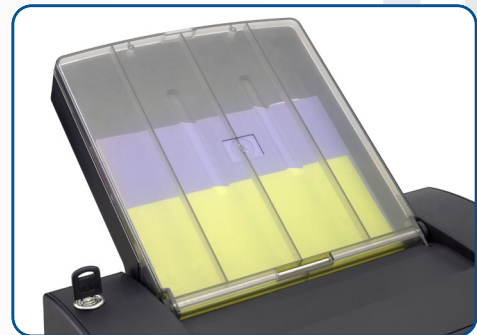

RoboShredder Plus™

Technical Specifications

Shredding Capacity:

1 Blu-ray, 1 DVD, 1 CD, 1 Credit Card or 10 sheets of paper per pass in manual feed slots
240 sheets of paper in auto feed tray

Basket Size:

41 L (10.8 gallon)

Functions:

Auto Start/Auto Stop, Auto Rev

Shred Type:

Paper/Credit Card: 3 X 9 mm cross cut (0.12" X 0.35")
Discs: 3 Strip Cut

Feed Opening:

Paper/Credit Card: 220mm (8.7")
Disc: 127mm (5")
Auto Feed Tray: 224mm (8.8")

Noise Level: 60 dB

Power Requirements: 120 Volt AC, 4 Amp

Dimensions (LxWxH): 356 x 375 x 699 mm
14" x 14 3/4" x 27 1/2"

Weight: 12.9 kg / 28.4 lb

Warranty: Limited 1 year parts and labor

Country of Origin: Made in China

UPC Code: 808068-00746-3

Aleratec, Inc. 9851 Owensmouth Ave., Chatsworth, CA 91311

www.aleratec.com ■ Toll Free: (866) 88-ALERATEC (866.882.5372) ■ Phone: (818) 678-6900 ■ Fax: (818) 678-0486

Aleratec is a registered trademark and RoboShredder Plus™ is a trademark of Aleratec, Inc. All other product names are trademarks or registered trademarks of their respective companies. Specifications subject to change without notice. 12-2012

Part Number:

240204