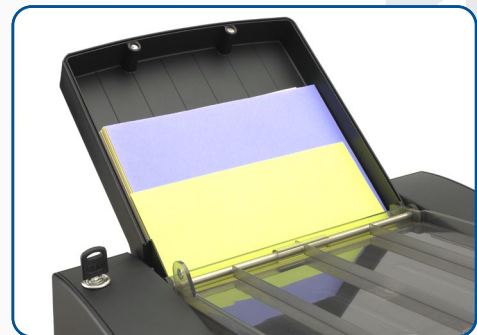

RoboShredder Plus™

Technical Specifications

Shredding Capacity:

1 Blu-ray, 1 DVD, 1 CD, 1 Credit Card or 10 sheets of paper per pass in manual feed slots
240 sheets of paper in auto feed tray

Basket Size:

41 L (10.8 gallon)

Functions:

Auto Start/Auto Stop, Auto Rev

Shred Type:

Paper/Credit Card: 3 X 9 mm cross cut (0.12" X 0.35")
Discs: 3 Strip Cut

Feed Opening:

Paper/Credit Card: 220mm (8.7")
Disc: 127mm (5")
Auto Feed Tray: 224mm (8.8")

Noise Level: 60 dB

Power Requirements: 120 Volt AC, 4 Amp

Dimensions (LxWxH): 356 x 375 x 699 mm
14" x 14 3/4" x 27 1/2"

Weight: 12.9 kg / 28.4 lb

Warranty: Limited 1 year parts and labor

Country of Origin: Made in China

UPC Code: 808068-00746-3

Aleratec, Inc. 9851 Owensmouth Ave., Chatsworth, CA 91311

www.aleratec.com ■ Toll Free: (866) 88-ALERATEC (866.882.5372) ■ Phone: (818) 678-6900 ■ Fax: (818) 678-0486

Aleratec is a registered trademark and RoboShredder Plus™ is a trademark of Aleratec, Inc. All other product names are trademarks or registered trademarks of their respective companies. Specifications subject to change without notice. 12-2012

Part Number:

240204