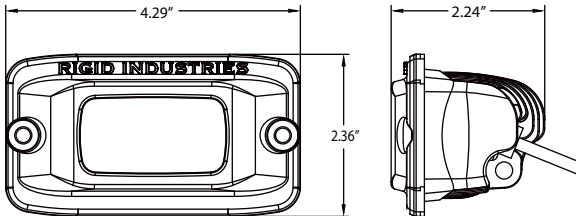

# MARINE SR-M FLUSH MOUNT

Rigid Industries Introduces New Flush Mounts  
Designed for Maritime Applications

Be sure to select the Rigid Industries LED light that best meets your marine needs. For instance, Spot lights are perfect for lighting a dock or when you need a long distance light that highlights a particular spot with a focused beam. A Diffused light is well suited to illuminating the deck of a boat because diffused lighting causes shadows to almost entirely disappear. A Flood light covers a large area while providing a wide area of illumination to ensure visibility while docking or when lighting the water is important.

## SPECIFICATIONS

Product Description	Part #	Weight (lbs)	Watts	AMP Draw	LED's	Raw Lumens*	Lux @ 10m	Beam Distance (m)**	Peak Beam Intensity (cd)**
M-Series SR-M Flush Mount - Hybrid - Flood	96211	1	10	.72	2	680	75.6	173.8	7556
M-Series SR-M Flush Mount - Hybrid - Spot	96221	1	10	.72	2	680	212.5	291.5	21250
M-Series SR-M Flush Mount - Hybrid - Diffused	96451	1	10	.72	2	680	12.6	70.9	837
M-Series SR-M2 Flush Mount - Specter - Driving	97231	1	11.25	.82	3	956.25	66.0	148.75	6505
M-Series SR-M2 Flush Mount - Specter - Wide	97211	1	11.25	.82	3	956.25	56.27	138.3	5625
M-Series SR-M2 Flush Mount - Specter - Diffused	97251	1	11.25	.82	3	956.25	11.85	63.2	1177