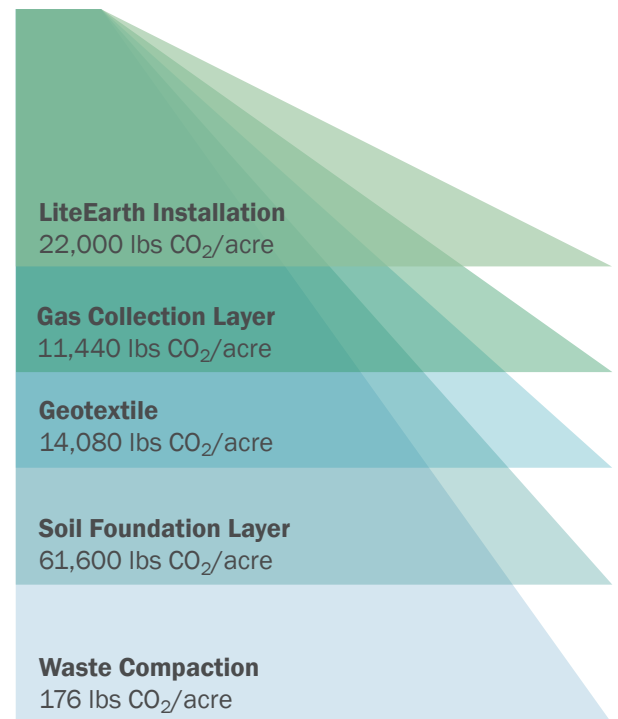

Environmental land management solutions.

TRADITIONAL vs LITEEARTH™ Carbon Footprint Comparison

Traditional

Total CO₂ Footprint = 574,112 lbs CO₂/acre

LiteEarth

Total CO₂ Footprint = 109,296 lbs CO₂/acre

Estimated LiteEarth CO₂ Footprint Advantage = 464,816 lbs CO₂/acre