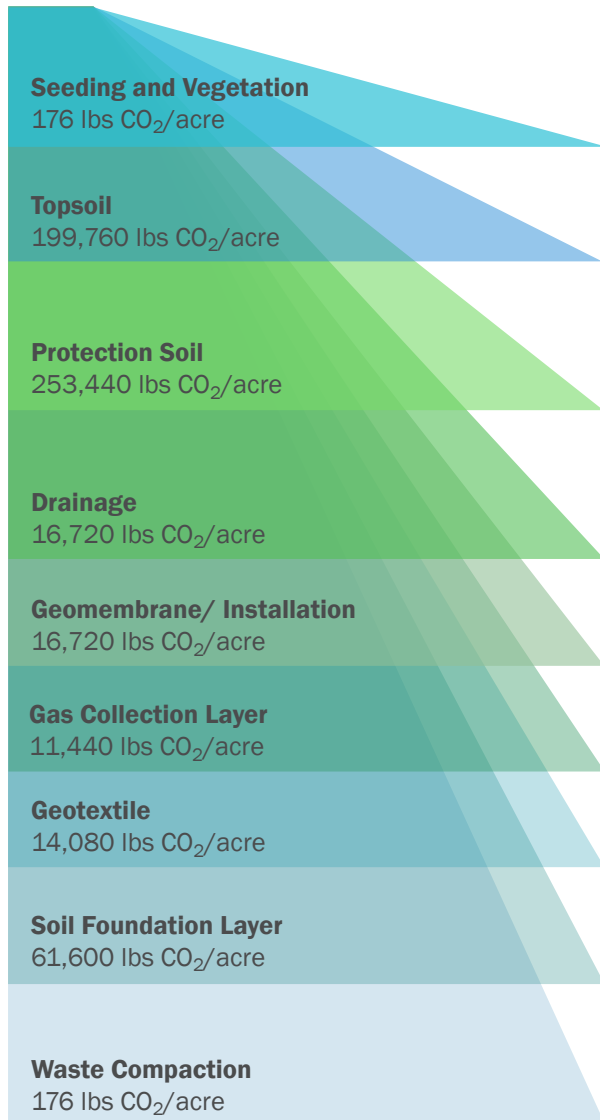

Environmental land management solutions.

TRADITIONAL vs LITEEARTH™ Carbon Footprint Comparison

Traditional

Total CO₂ Footprint = 574,112 lbs CO₂/acre

LiteEarth

Total CO₂ Footprint = 109,296 lbs CO₂/acre

Estimated LiteEarth CO₂ Footprint Advantage = 464,816 lbs CO₂/acre