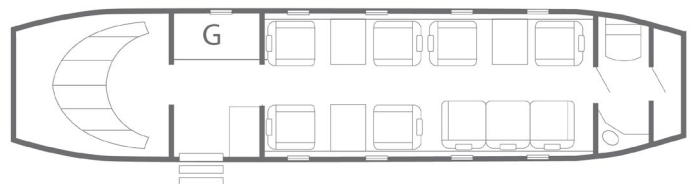

# GULFSTREAM 200

**NOW AVAILABLE  
IN DALLAS, TX**

Passenger seating	9
Range	3,130 nautical miles
Cruise speed	470 knots
Cabin Dimensions (h/l/w)	6'4" / 25' / 7'2"
Baggage space	150 cubic feet

- Wi-Fi Internet Access
- CD/DVD and Airshow
- (2) Bulkhead Monitors
- iPod Connection for Cabin Music
- Satcom Flight Phone
- Microwave Oven
- Enclosed Lavatory