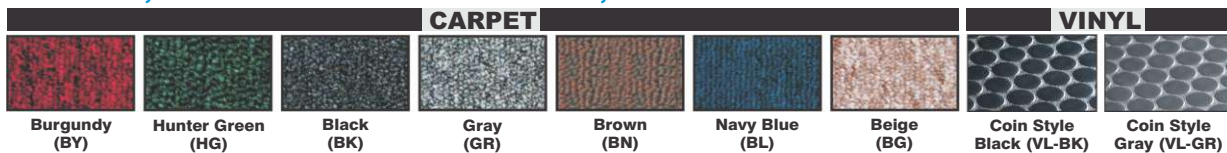

Bellman Cart & Platform Truck Deck Coverings

SIGNATURE, PREMIUM & DELUXE BELLMAN CARTS, CONDO CARTS & PLATFORM TRUCKS - DECK COVERINGS: