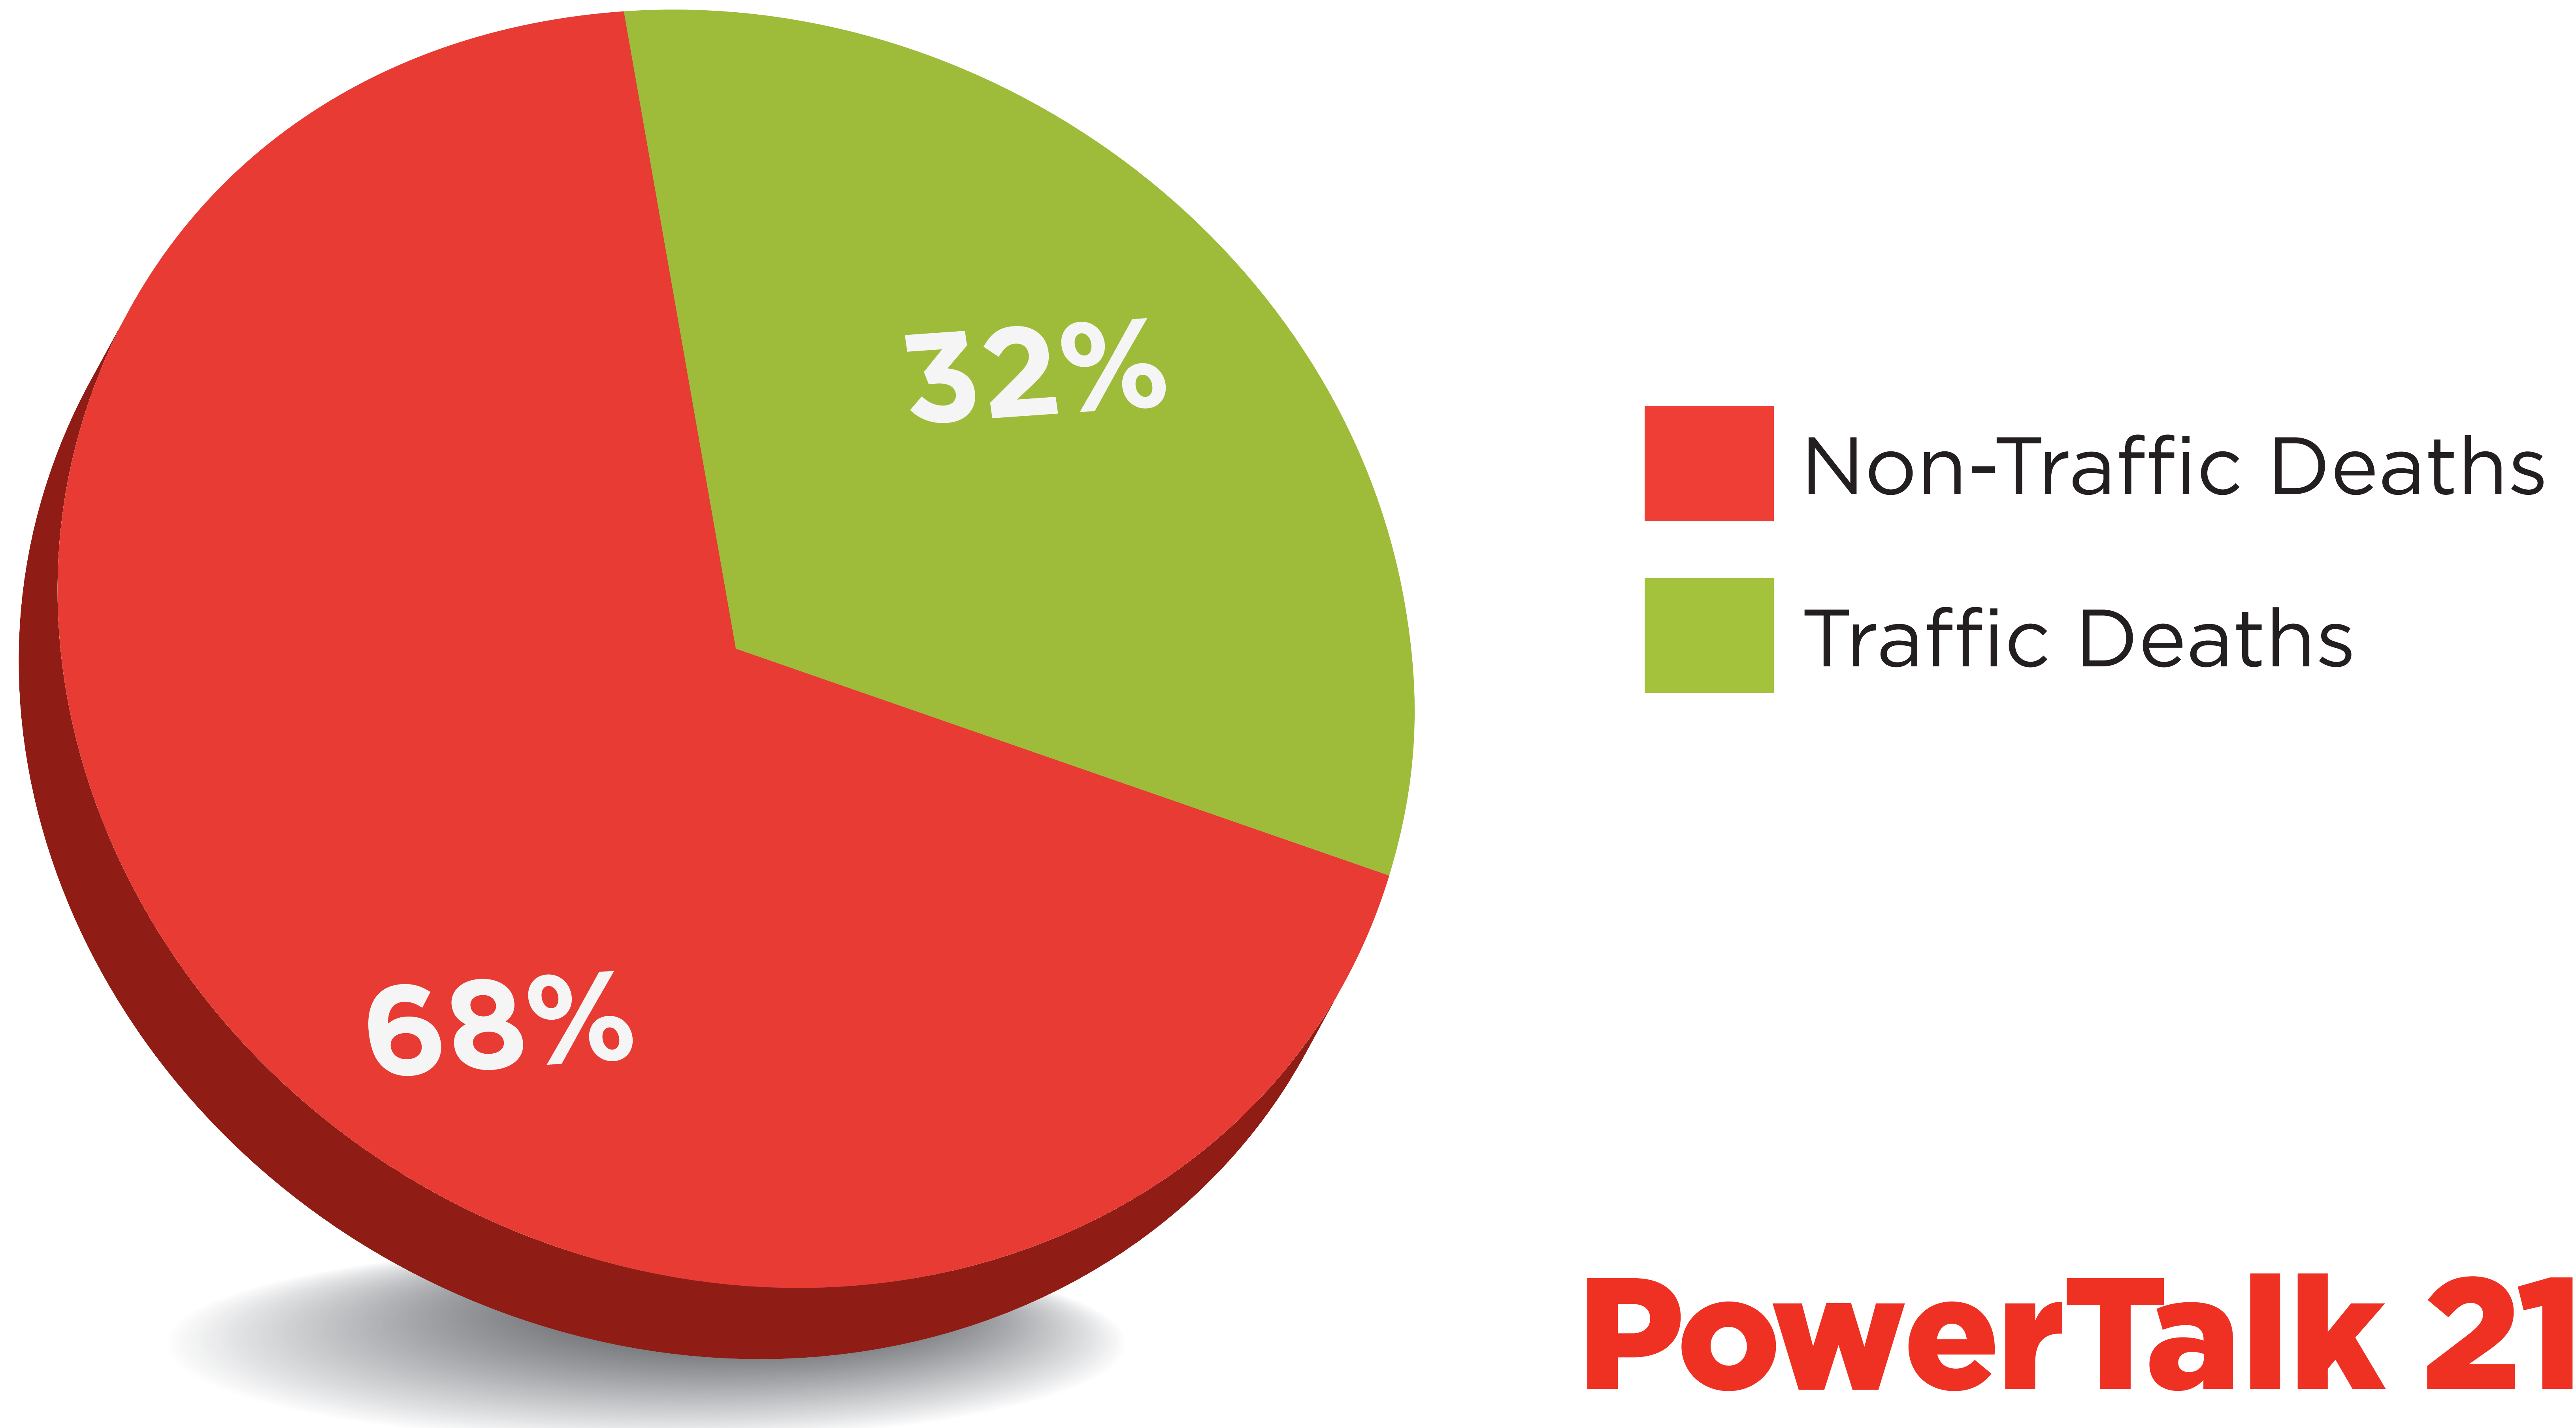

Underage Drinking Related Deaths

PowerTalk 21[®]

Estimates come from FBI, CDC and NHTSA data. Data is for deaths involving 15 to 20 year-old underage drinkers. Details at madd.org.