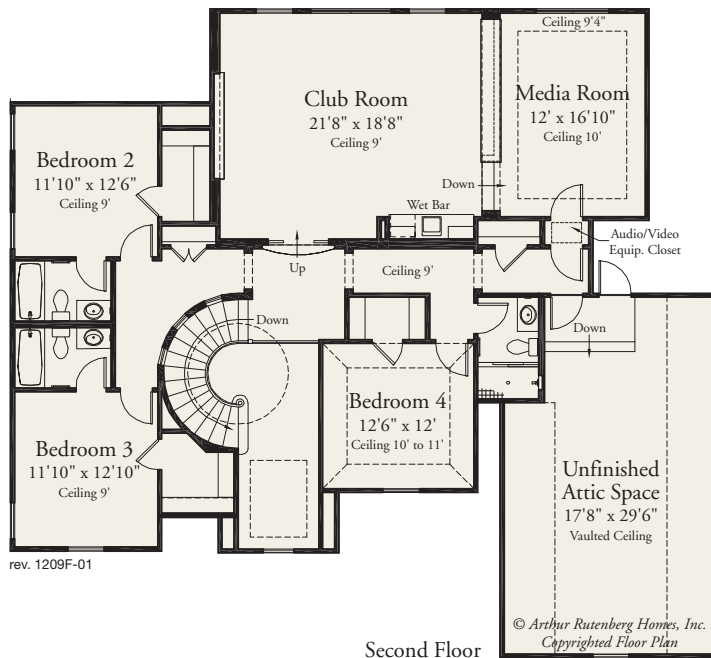

Riverdale

1209

4 BEDROOMS / 4.5 BATHS / GREAT ROOM / DEN / BONUS ROOM / 4,552 SQ FT

First Floor

Second Floor