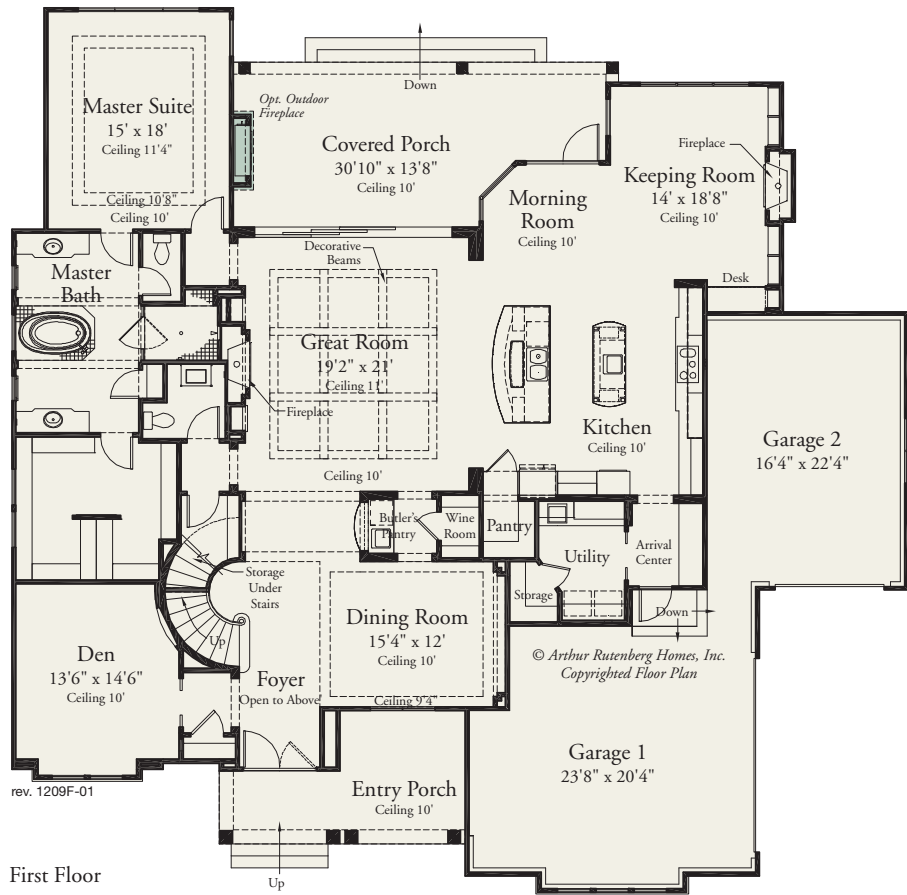

Riverdale

1209

4 BEDROOMS / 4.5 BATHS / GREAT ROOM / DEN / BONUS ROOM / 4,552 SQ FT

First Floor

Second Floor