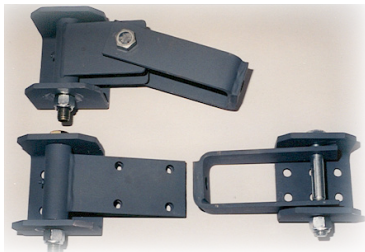

Jib Fittings

In Stock & Available for any 1/4 - 5 Ton Jib Crane