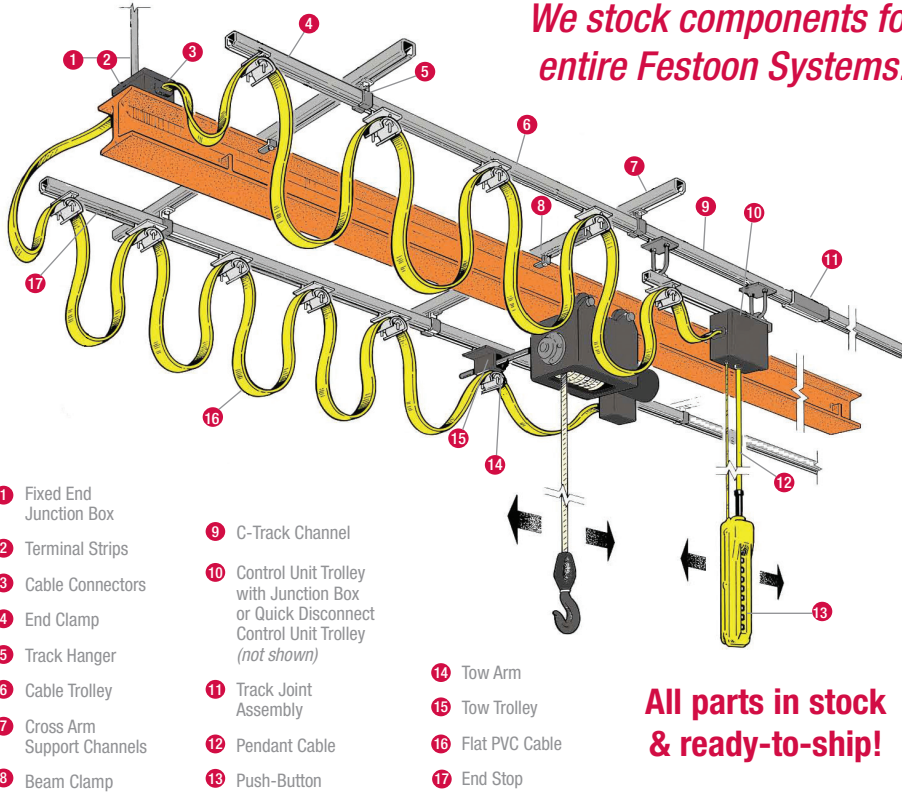

Baldor	Radio Controls
CM/Shaw-Box/Yale	Reuland
Cutler-Hammer	Saf-T-Bar/Howell
Dings	Sew Eurodrive
Duct-O-Bar	Sprecher & Schuh
Electrolift	Square D
Electromotive	Stepless Controls
Hubbel	Stearns
Insul-8	Telemecanique
P&H	VFD Drives