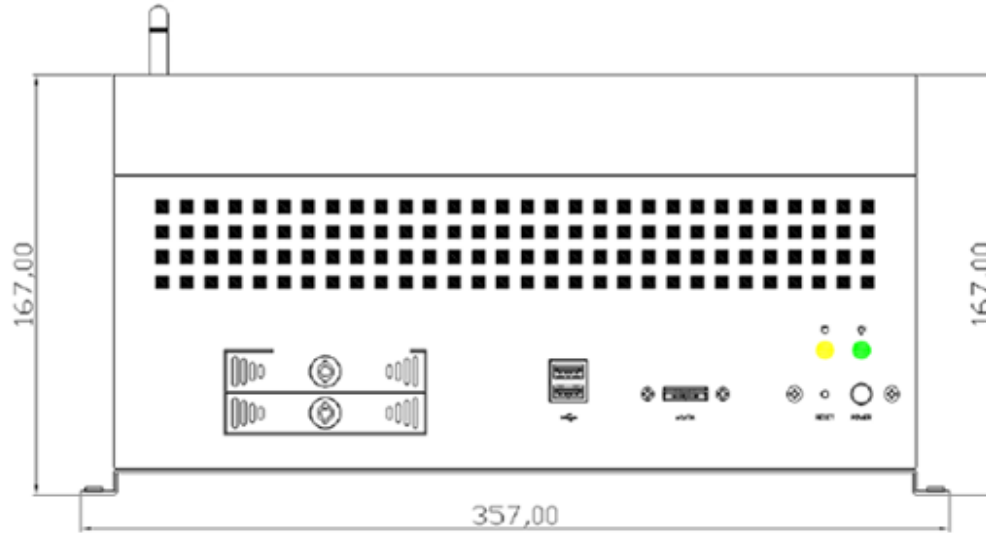

Dimension

FES 5312

Fanless Embedded System

Front I/O

Rear I/O

Dimension