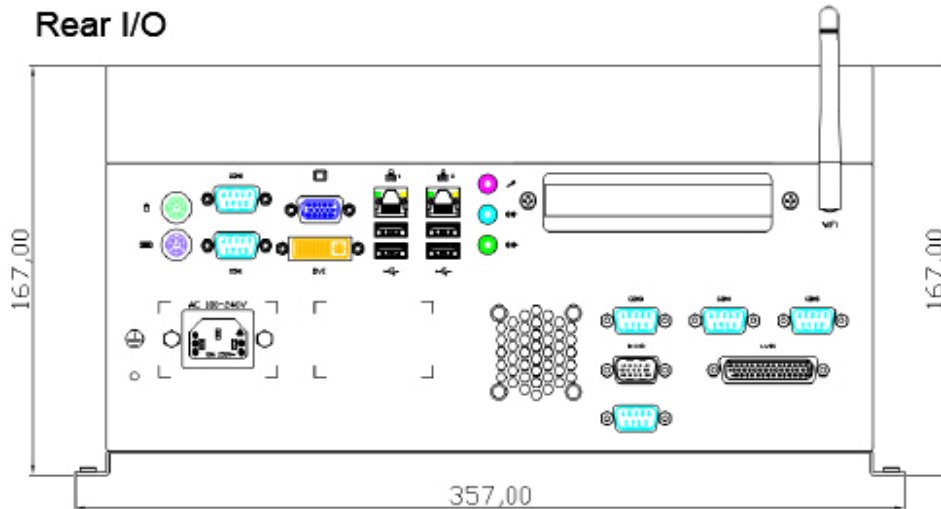

Dimension

FES 5312

Fanless Embedded System

Front I/O

Rear I/O

Dimension