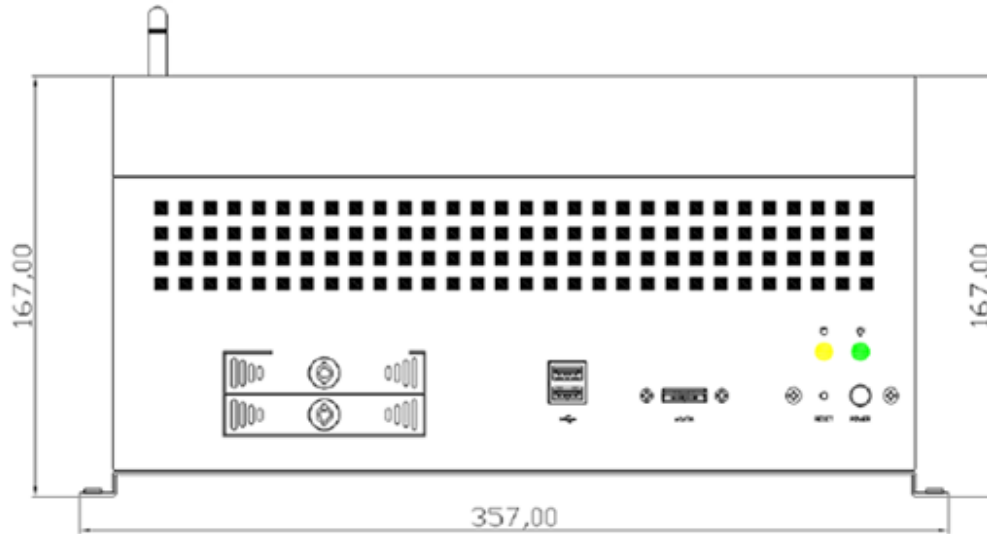

Dimension

FES 5313

Fanless Embedded System

Front I/O

Rear I/O

Dimension