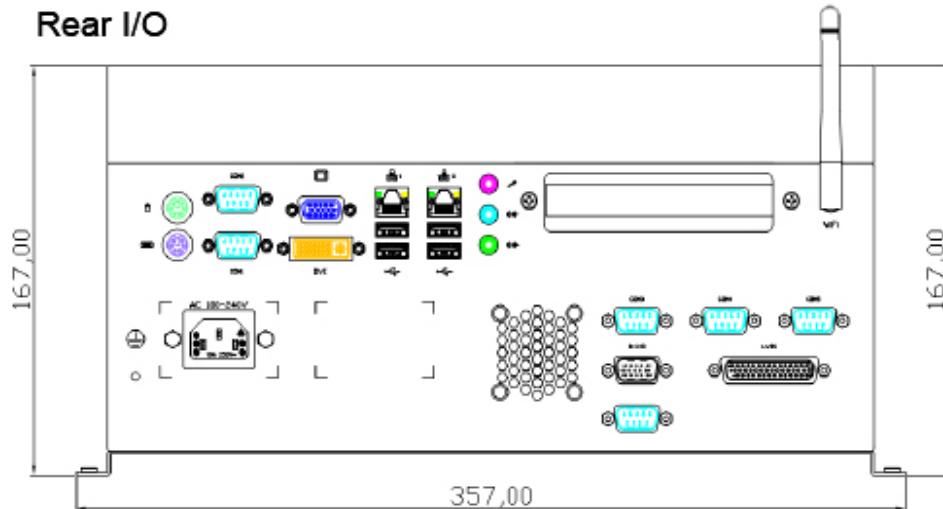

Dimension

FES 5313

Fanless Embedded System

Front I/O

Rear I/O

Dimension