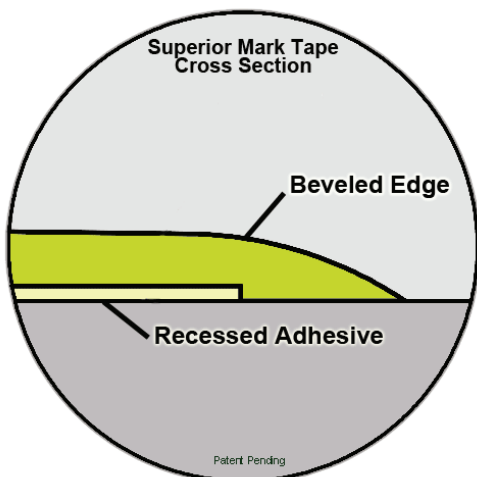

NEW CUSTOM PRINTED **SUPERIOR MARK™**

The **new Custom Printed Superior Mark** floor tape offers unlimited possibilities!

- Features **32 mils thick beveled edge** design to prevent damage
- Strategically engineered for **advanced safety** and organization
- Especially attractive to **Lean Manufacturing** and **5S System Workplaces**
- State of the art design to **withstand heavy traffic** and outlast paint
- Available in **2 -in. 100 ft. rolls** with quick peel lines