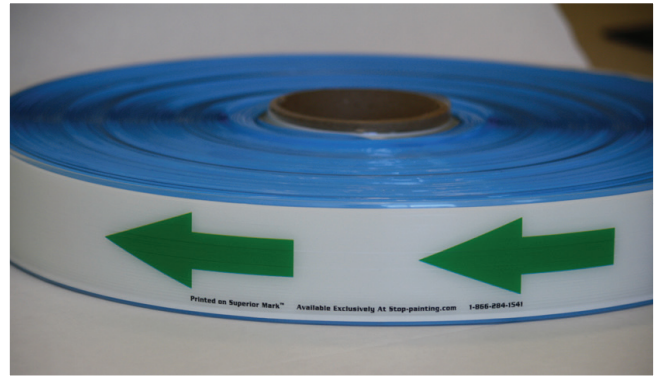

NEW CUSTOM PRINTED **SUPERIOR MARK™**

The **new Custom Printed Superior Mark** floor tape offers unlimited possibilities!

- Features **32 mils thick beveled edge** design to prevent damage
- Strategically engineered for **advanced safety** and organization
- Especially attractive to **Lean Manufacturing** and **5S System Workplaces**
- State of the art design to **withstand heavy traffic** and outlast paint
- Available in **2 -in. 100 ft. rolls** with quick peel lines