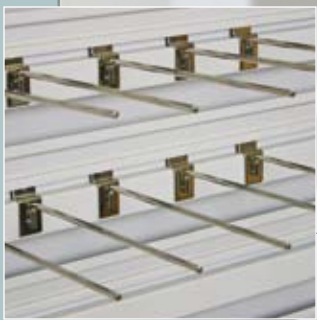

Hanging Bins

Standard hanging plastic bins in a wide variety of sizes and configurations can be mounted to provide one of the highest bin densities and greatest flexibility of any storage product on the market.

The FrameWRX storage system is available in a broad range of standard and custom colors that complement any décor. Electrostatically applied, thermoset powder-coat paint provides a durable hard finish, with superior performance qualities.

EZ Rail Technology

EZ Rail technology helps give the FrameWRX storage system its unmatched degree of flexibility and configurability to fit almost any storage need in your environment.

Slat-Wall Accessories

Standard accessories used with slat-wall systems quickly connect to the EZ Rail technology, letting you hang a wide variety of items on the FrameWRX storage system.

2-Position Adjustable Shelves

Easy-to-adjust, single-piece shelves can be mounted horizontally or tilted at a 17° slope for gravity feed and easier access.