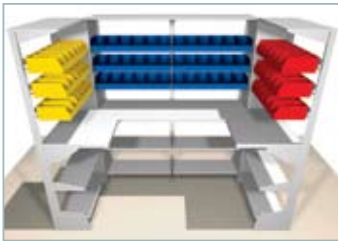

With the FrameWRX™* storage system from Spacesaver, you get the exact storage you need. Where, when and how you want it. Now and into the future.

Highly customizable and easily movable, the unique design of the FrameWRX storage system adapts easily to meet your changing storage needs. All it takes is your vision for its unlimited storage possibilities to make the FrameWRX storage system exactly what you want it to be – today and tomorrow.

The only thing you can't change about the FrameWRX™ storage system is its storage efficiency.

CHANGE.

Remarkably flexible.

With its highly modular design, the FrameWRX storage system can be configured in an infinite number of different ways – giving you endless options for how to store more of any variety of items, as efficiently as possible.

Endlessly adjustable.

No matter how fast or frequently your storage needs change, the FrameWRX storage system keeps pace. Its shelves, bins, pegs, work surfaces and EZ Rail™* technology can all be rearranged on demand – without tools or fasteners.

Readily adaptable.

Extremely easy to install and reinstall, the FrameWRX storage system can be taken down, moved and quickly reinstalled in another area.

With the FrameWRX storage system, you optimize the space you have. Free up more space. Meet unique storage needs within your space limitations. And maximize your long-term storage ROI.