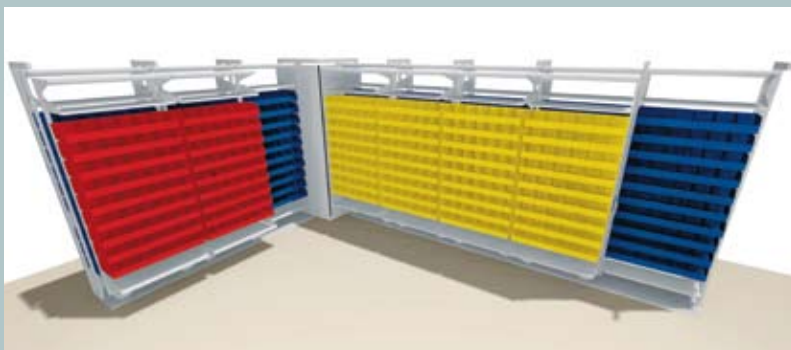

AFTER CHANGE.

With the FrameWRX storage system, your options – and your storage efficiency – are endless. Look at just a few of the many different ways the FrameWRX storage system can be configured to adapt to your changing needs.