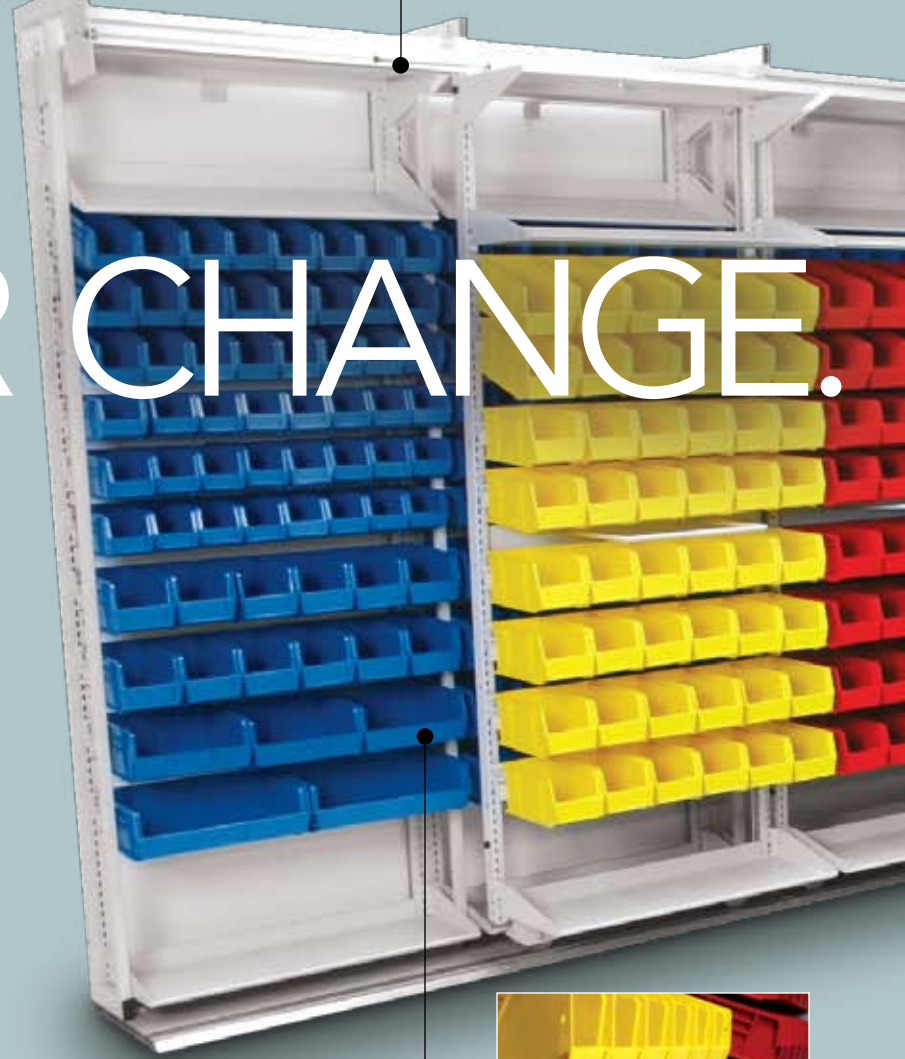

AFTER CHANGE.

All the components of change.

With the innovation of EZ Rail technology, the FrameWRX storage system easily accommodates a variety of storage accessories, including hanging plastic bins, peg-board hooks and slat-wall pegs. So you can configure it in as many different ways as you like.

And, with our accessories and customized options, such as work surfaces, shelving, canopy tops, and end panels in a broad range of colors, textures and materials, you can change the look and functionality of the system even more precisely to your needs and environment.