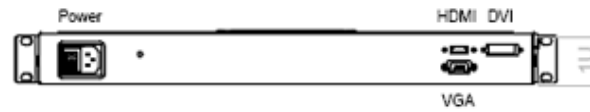

Dimension

KD 9150N

1U Rackmount LCD Keyboard Drawer

Left-side View

Front View

Rear View

Top View

Unit : mm