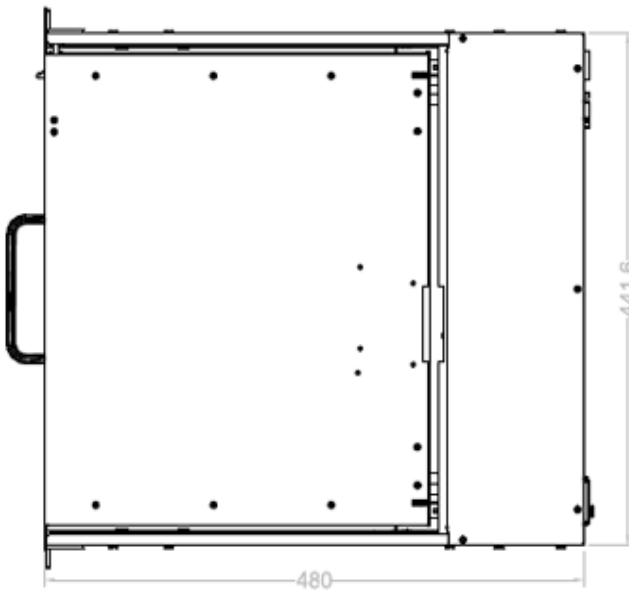

Dimension

KD 9150N

1U Rackmount LCD Keyboard Drawer

Left-side View

Front View

Rear View

Top View

Unit : mm