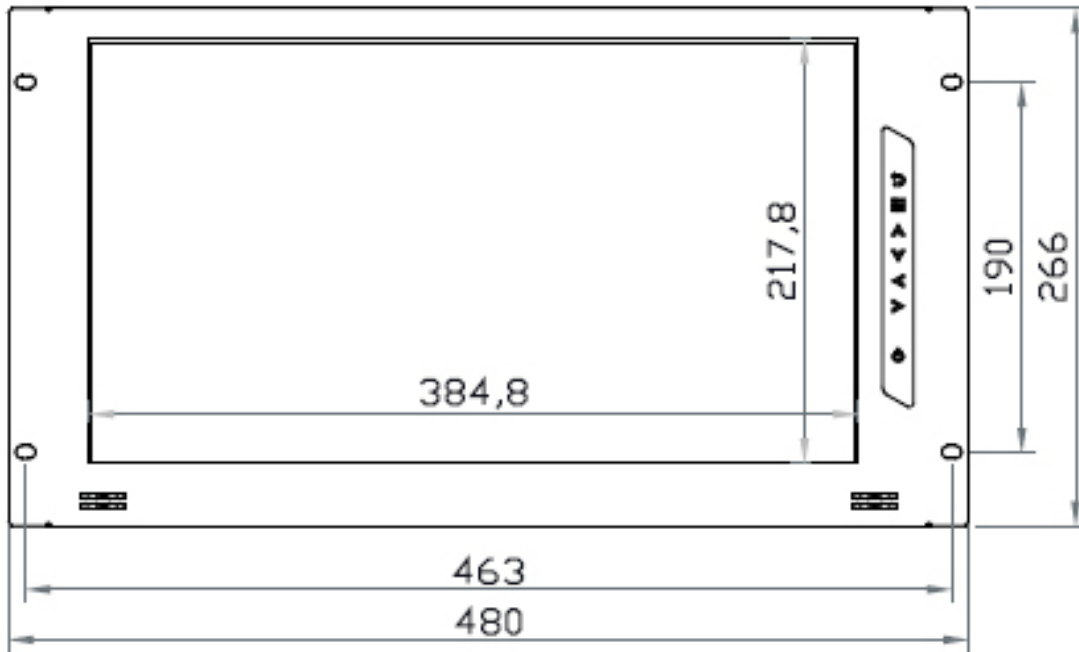

Dimension

RMW6170

6U Rackmount Widescreen LCD

Front View

Side View

Bottom View

UNIT : mm
1mm = 0.03937 inch