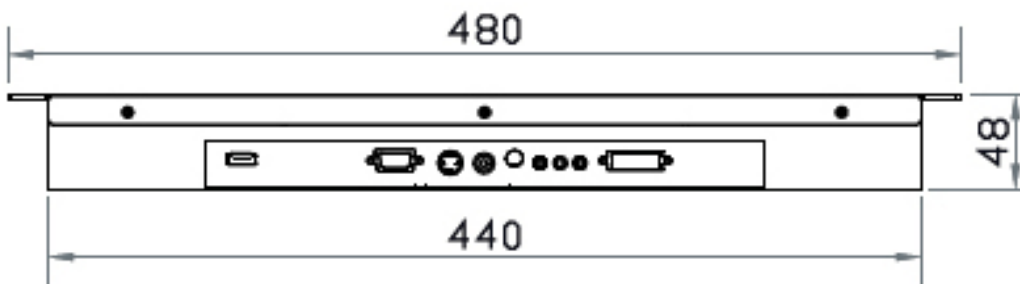

Dimension

RMW6170

6U Rackmount Widescreen LCD

Front View

Side View

Bottom View

UNIT : mm
1mm = 0.03937 inch