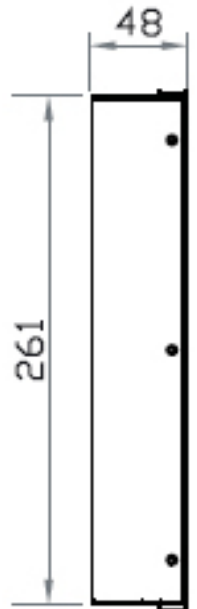

Dimension

RMW6170

6U Rackmount Widescreen LCD

Front View

Side View

Bottom View

UNIT : mm
1mm = 0.03937 inch